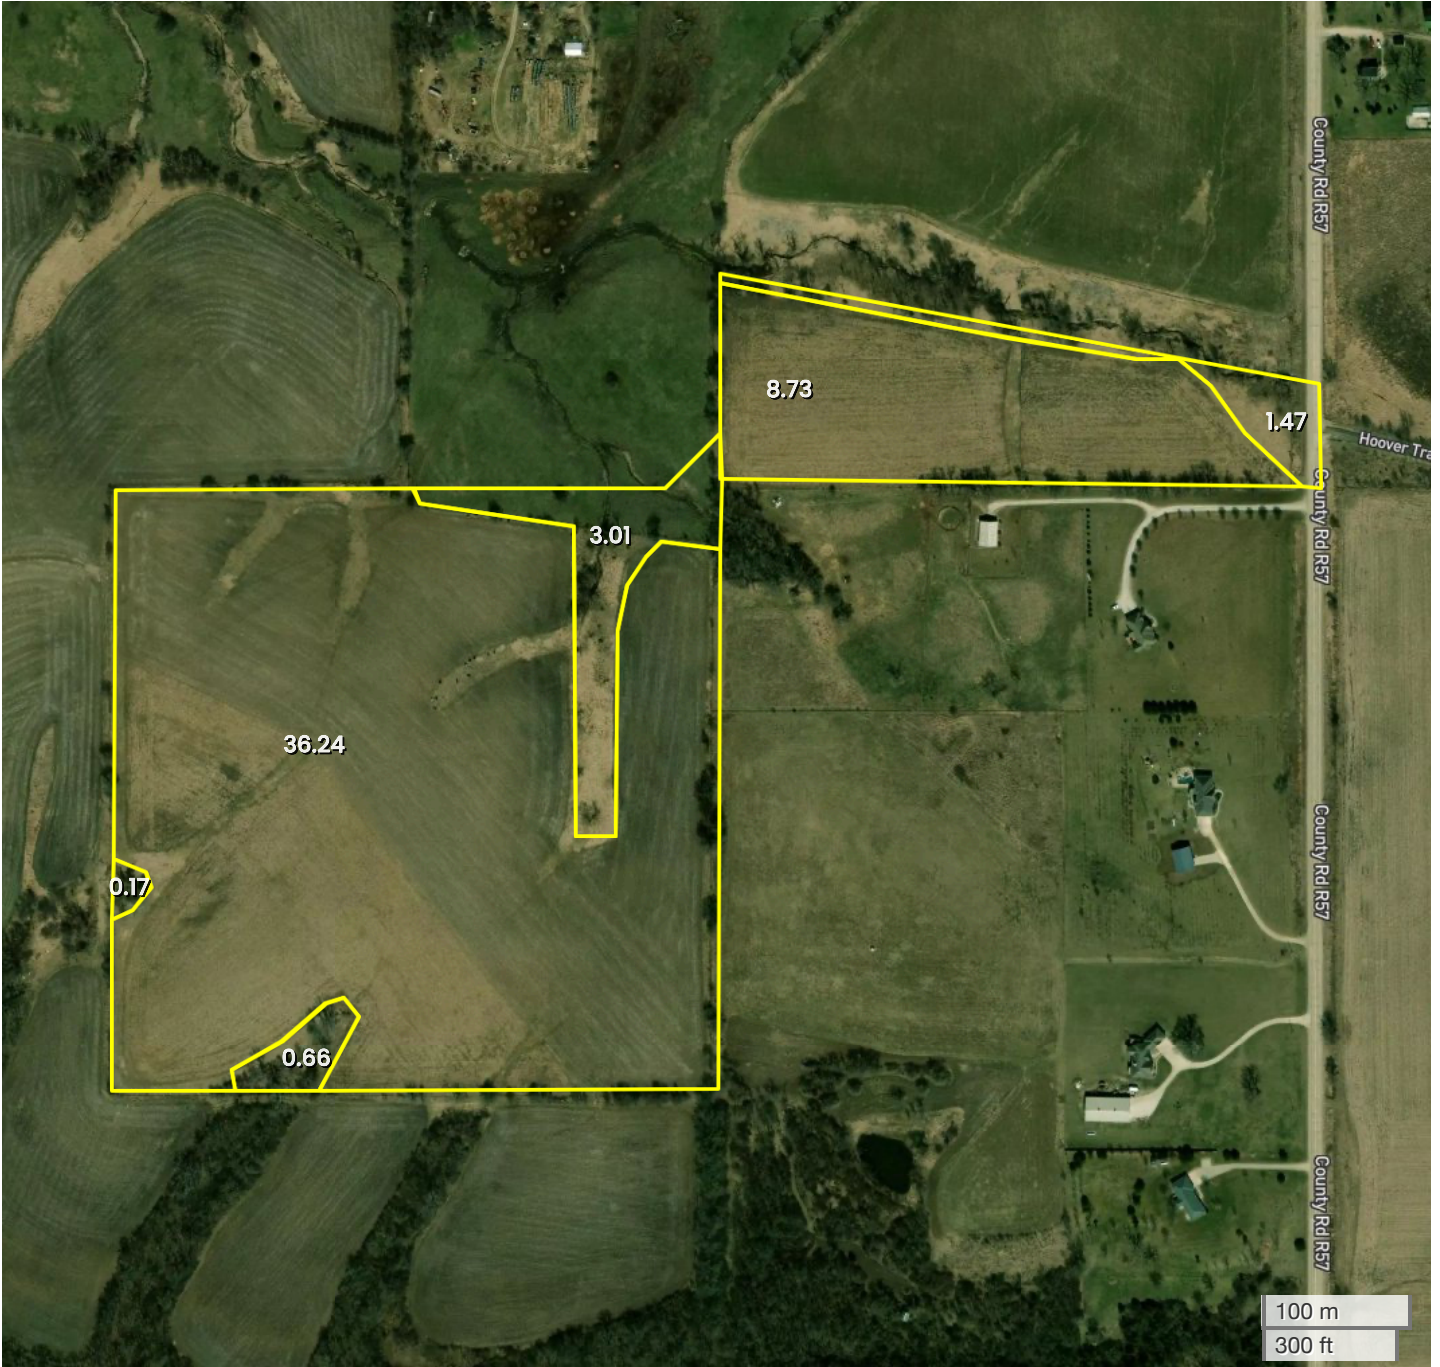

TURNER FARM - TRACT 2

# AERIAL MAP

Center: 41.387233, -93.649903

17-76N-24W

Lincoln Township

Warren County, IA

FarmWorth, LLC makes no representations or warranties, express or implied, as to the accuracy of any information, data, numerical values, boundaries, or any other information generated through the use of FarmWorth.com. User is solely responsible for independently investigating and determining all information provided through FarmWorth.com prior to use and waives any and all claims against FarmWorth, LLC for any inaccuracies or inconsistencies in the information and/or data.