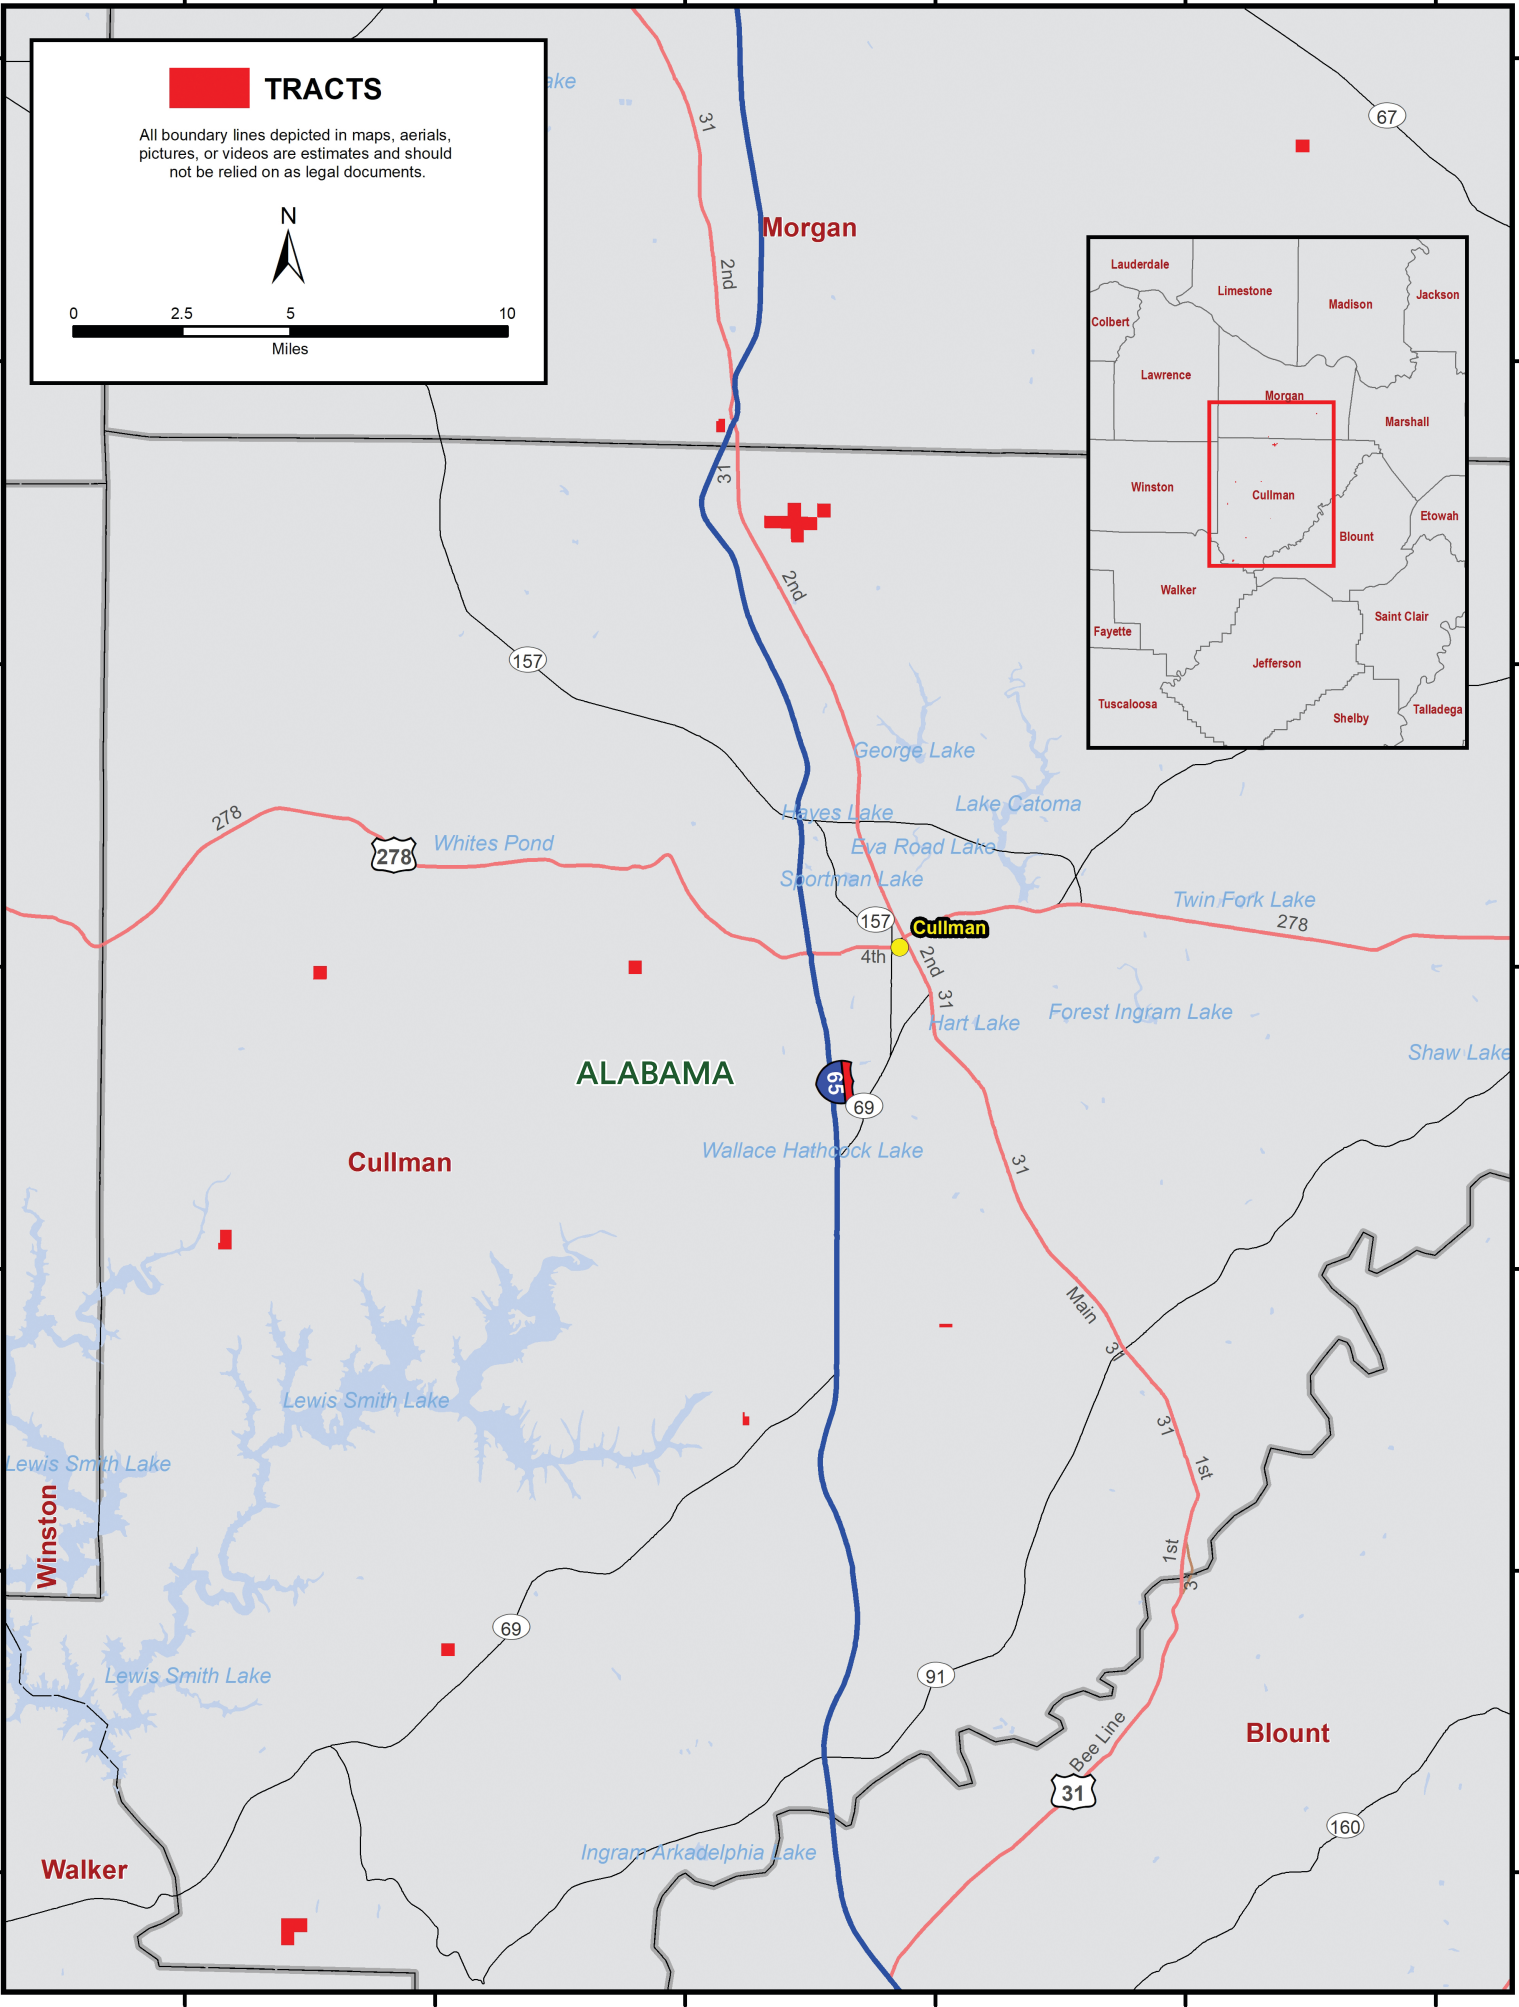

87°5'0"W

87°0'0"W

86°55'0"W

86°50'0"W

86°45'0"W

86°40'0"W

34°25'0"N
34°20'0"N
34°15'0"N
34°10'0"N
34°05'0"N
34°00'0"N
33°55'0"N

34°25'0"N
34°20'0"N
34°15'0"N
34°10'0"N
34°05'0"N
34°00'0"N
33°55'0"N

TRACTS

All boundary lines depicted in maps, aeriels, pictures, or videos are estimates and should not be relied on as legal documents.

0 2.5 5 10
Miles

Lauderdale
Limestone
Madison
Jackson
Colbert
Lawrence
Morgan
Marshall
Winston
Cullman
Blount
Etowah
Walker
Walker
Saint Clair
Fayette
Jefferson
Tuscaloosa
Shelby
Talladega

TRACTS

All boundary lines depicted in maps, aeriels, pictures, or videos are estimates and should not be relied on as legal documents.

0 2.5 5 10
Miles

ALABAMA

Morgan

Cullman

Blount

Walker