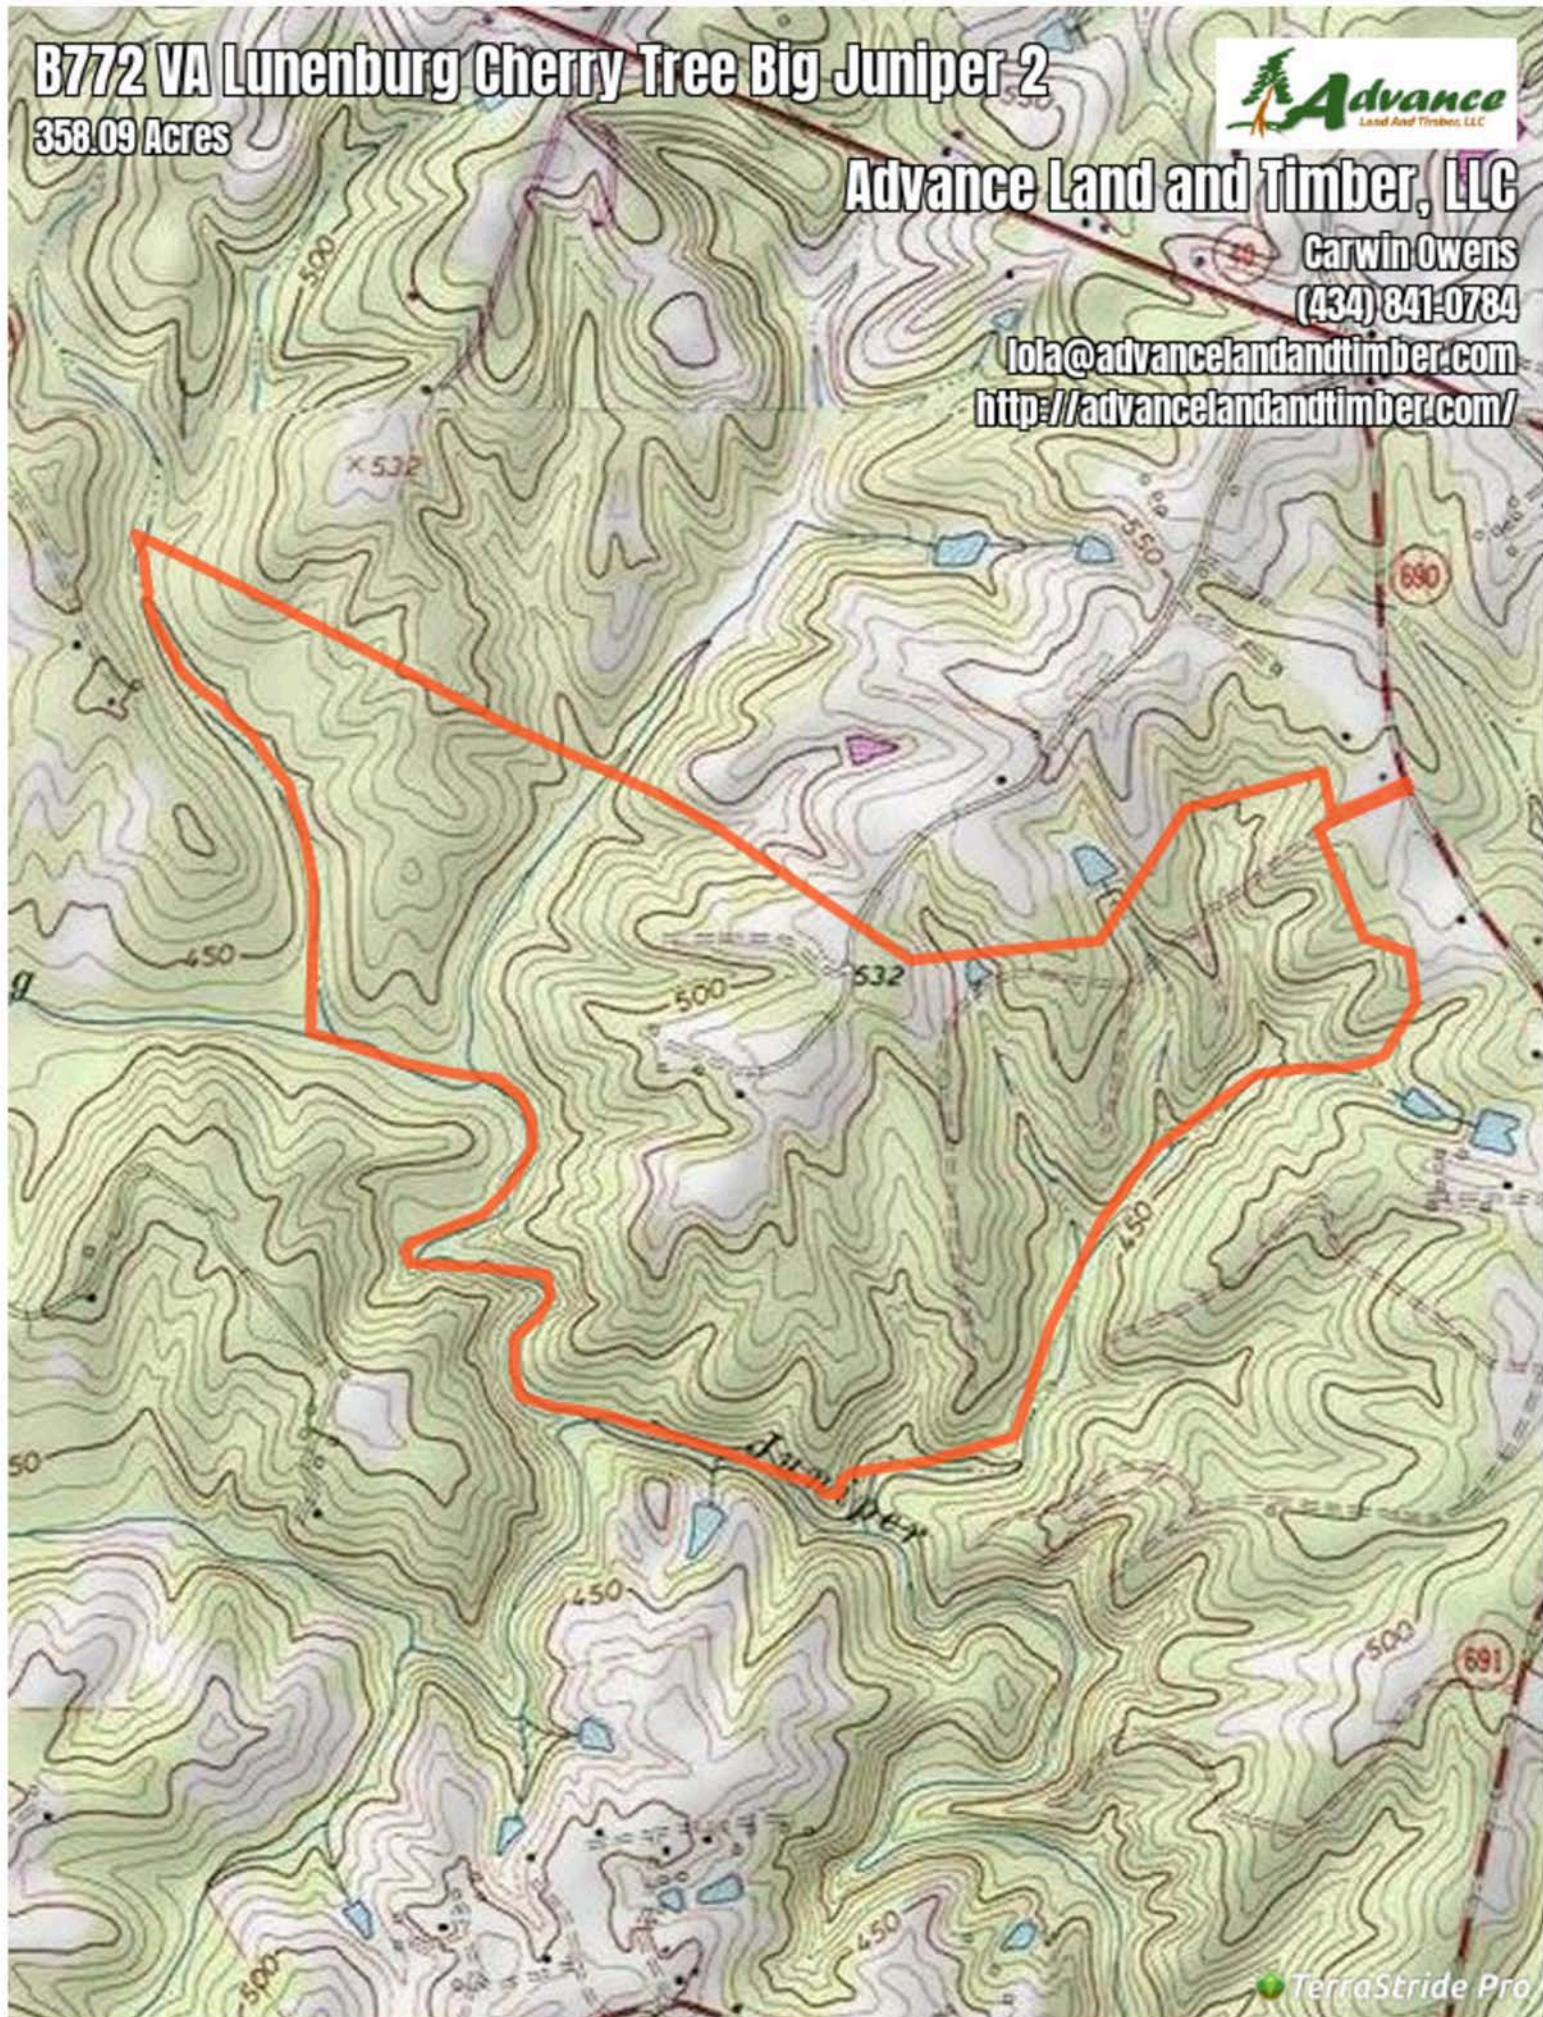

B772 VA Lunenburg Cherry Tree Big Juniper 2

358.09 Acres

Advance Land and Timber, LLC

Carwin Owens
(434) 841-0784

lola@advancelandandtimber.com
<http://advancelandandtimber.com/>

B772 VA Lunenburg Cherry Tree Big Juniper 2

Legend

 Boundary