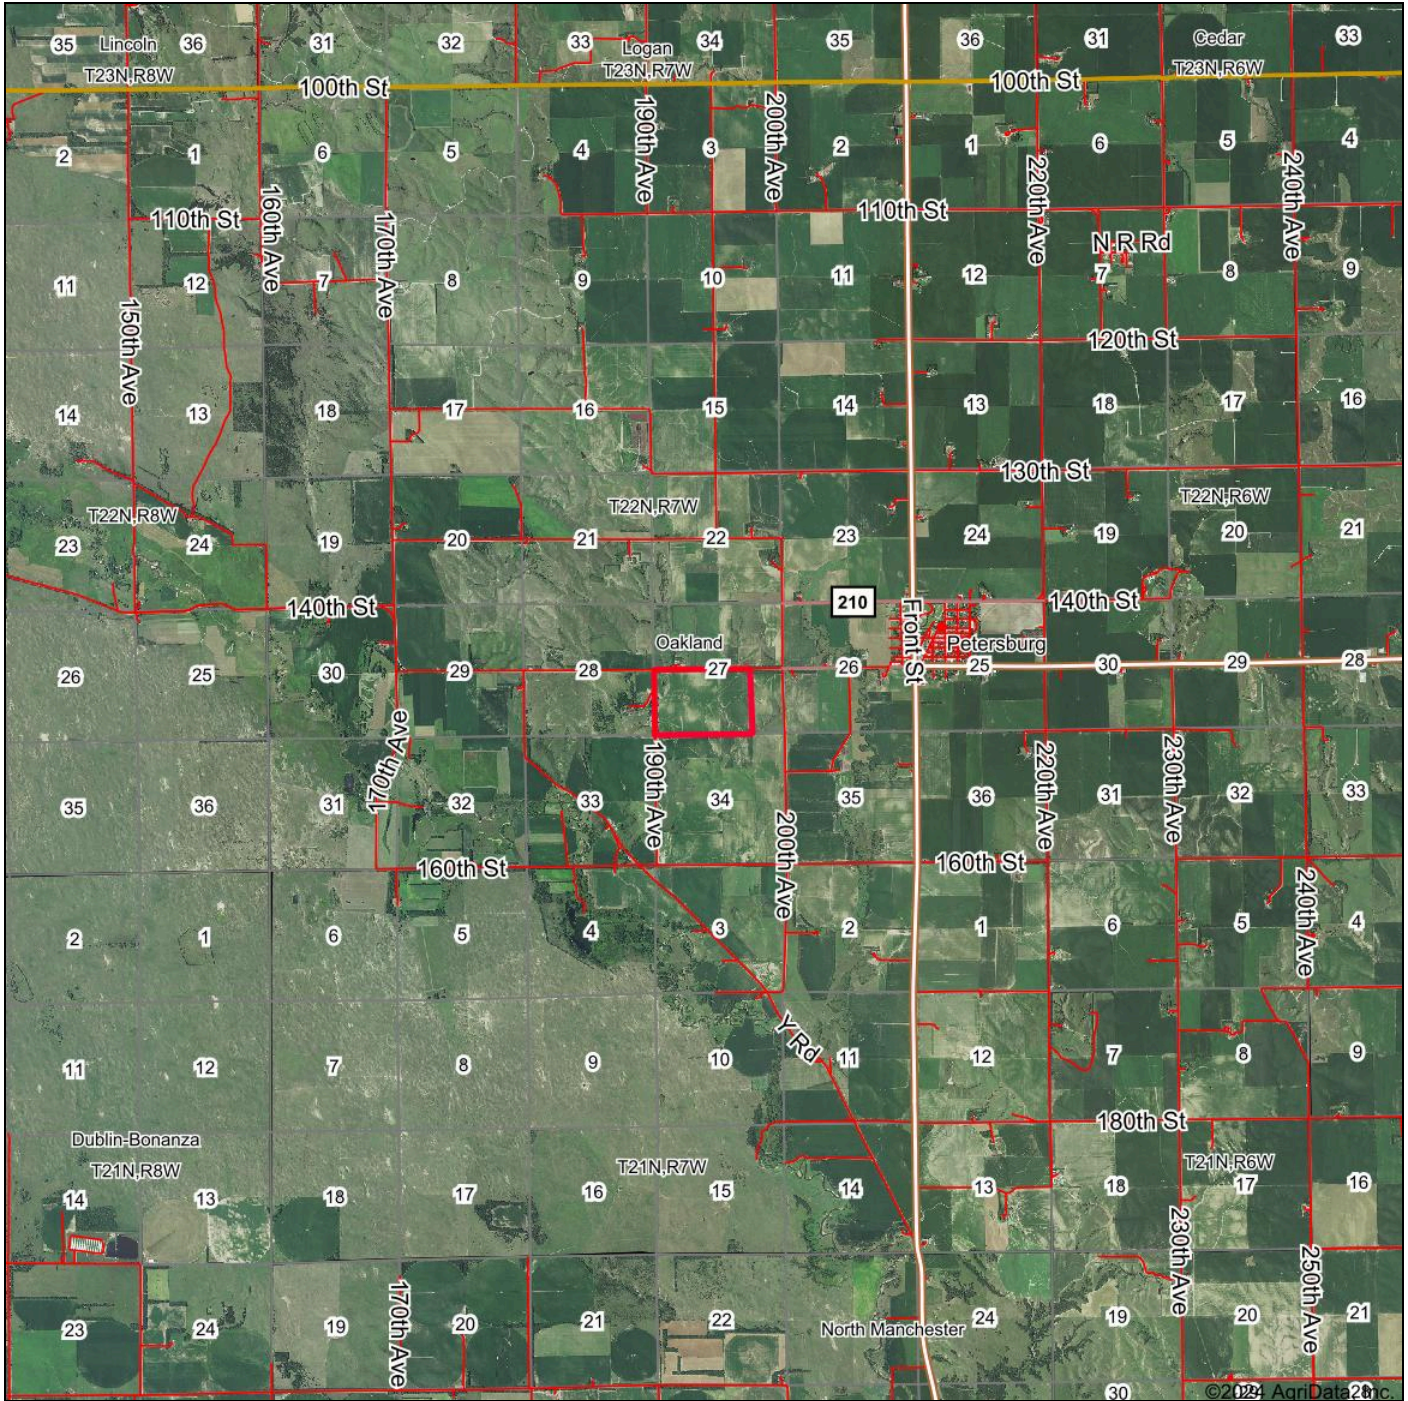

Aerial Map

Boundary Center: 41° 50' 47.89, -98° 6' 55.46

27-22N-7W
Boone County
Nebraska

Maps Provided By:
surety
 CUSTOMIZED ONLINE MAPPING
 © AgriData, Inc. 2023 www.AgriDataInc.com

12/11/2024