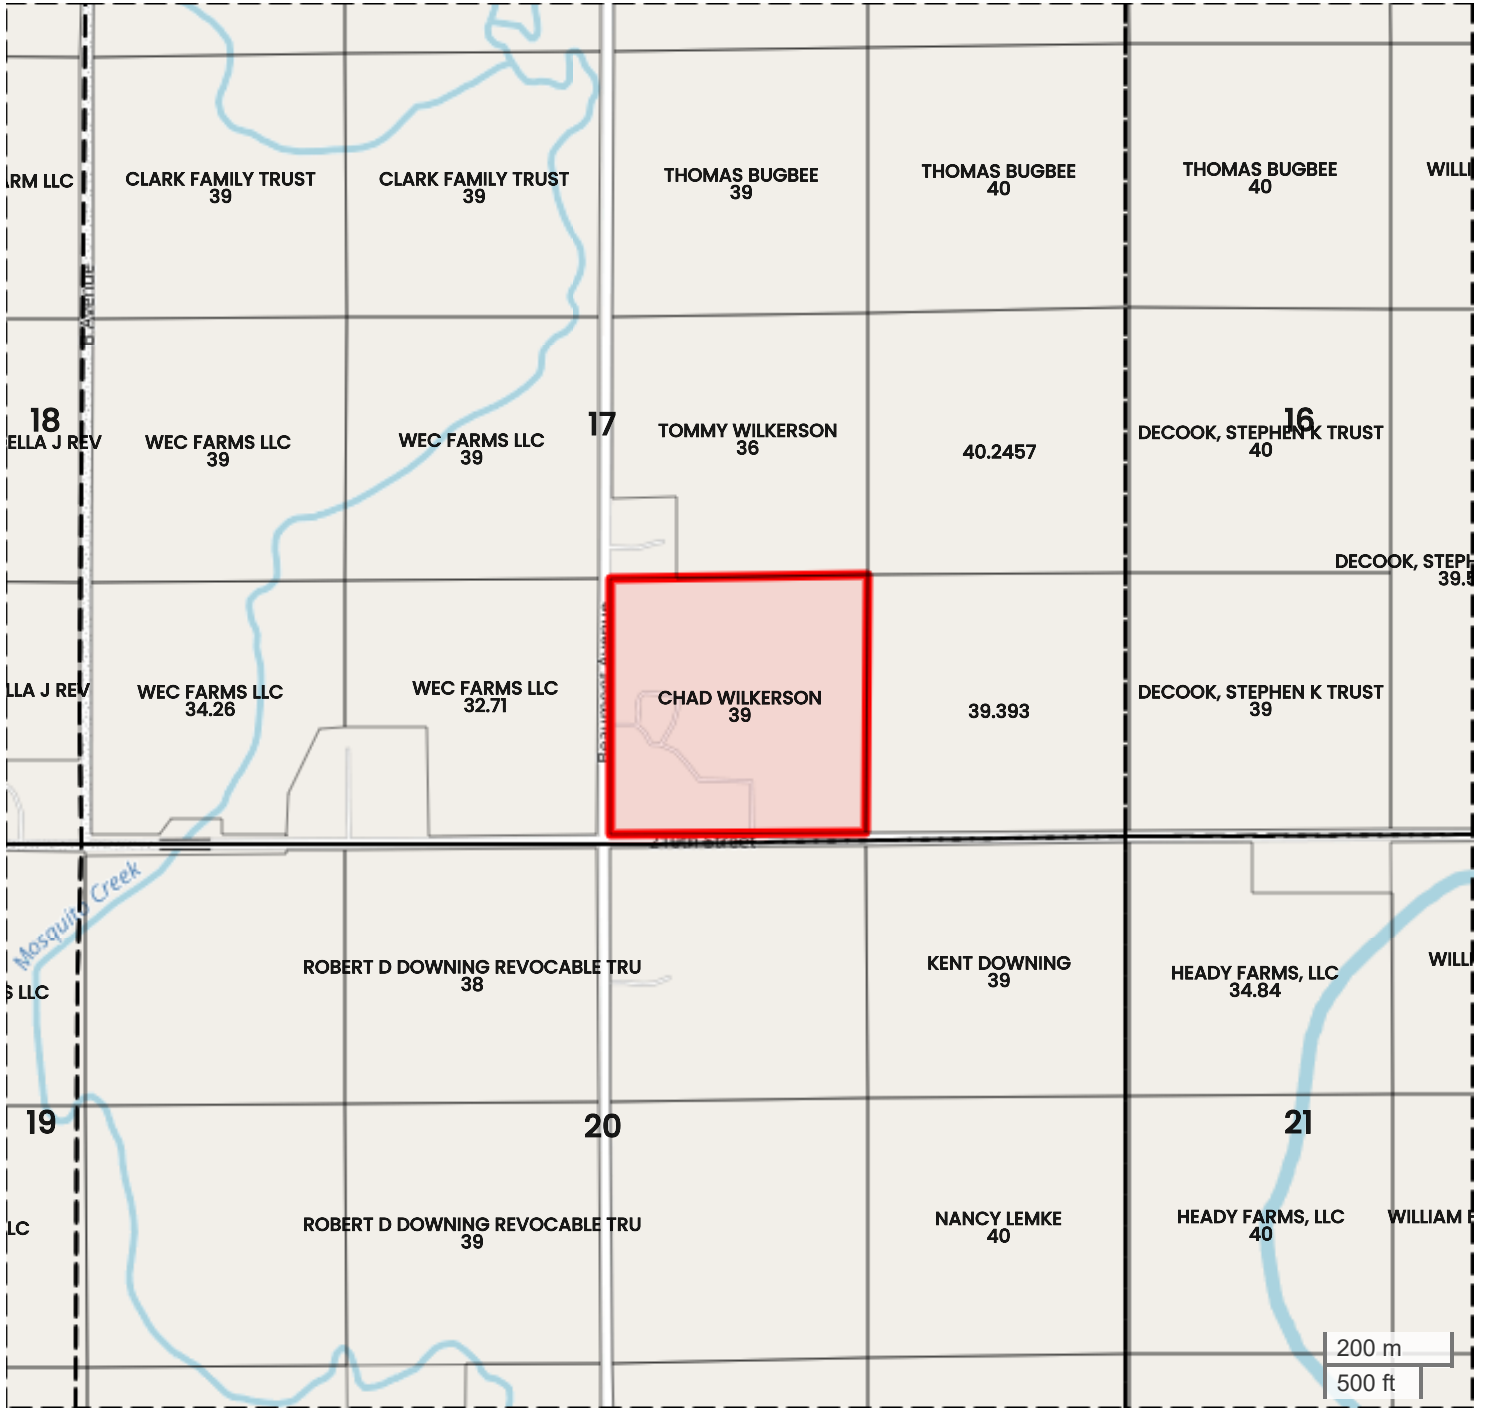

UNDEFINED FARM (38.21 AC TOTAL, 28.30 AC TILLABLE)

PLAT MAP

Center: 41.733544, -94.248604

17-80N-29W
Lincoln Township
Dallas County, IA

FarmWorth, LLC makes no representations or warranties, express or implied, as to the accuracy of any information, data, numerical values, boundaries, or any other information generated through the use of FarmWorth.com. User is solely responsible for independently investigating and determining all information provided through FarmWorth.com prior to use and waives any and all claims against FarmWorth, LLC for any inaccuracies or inconsistencies in the information and/or data.