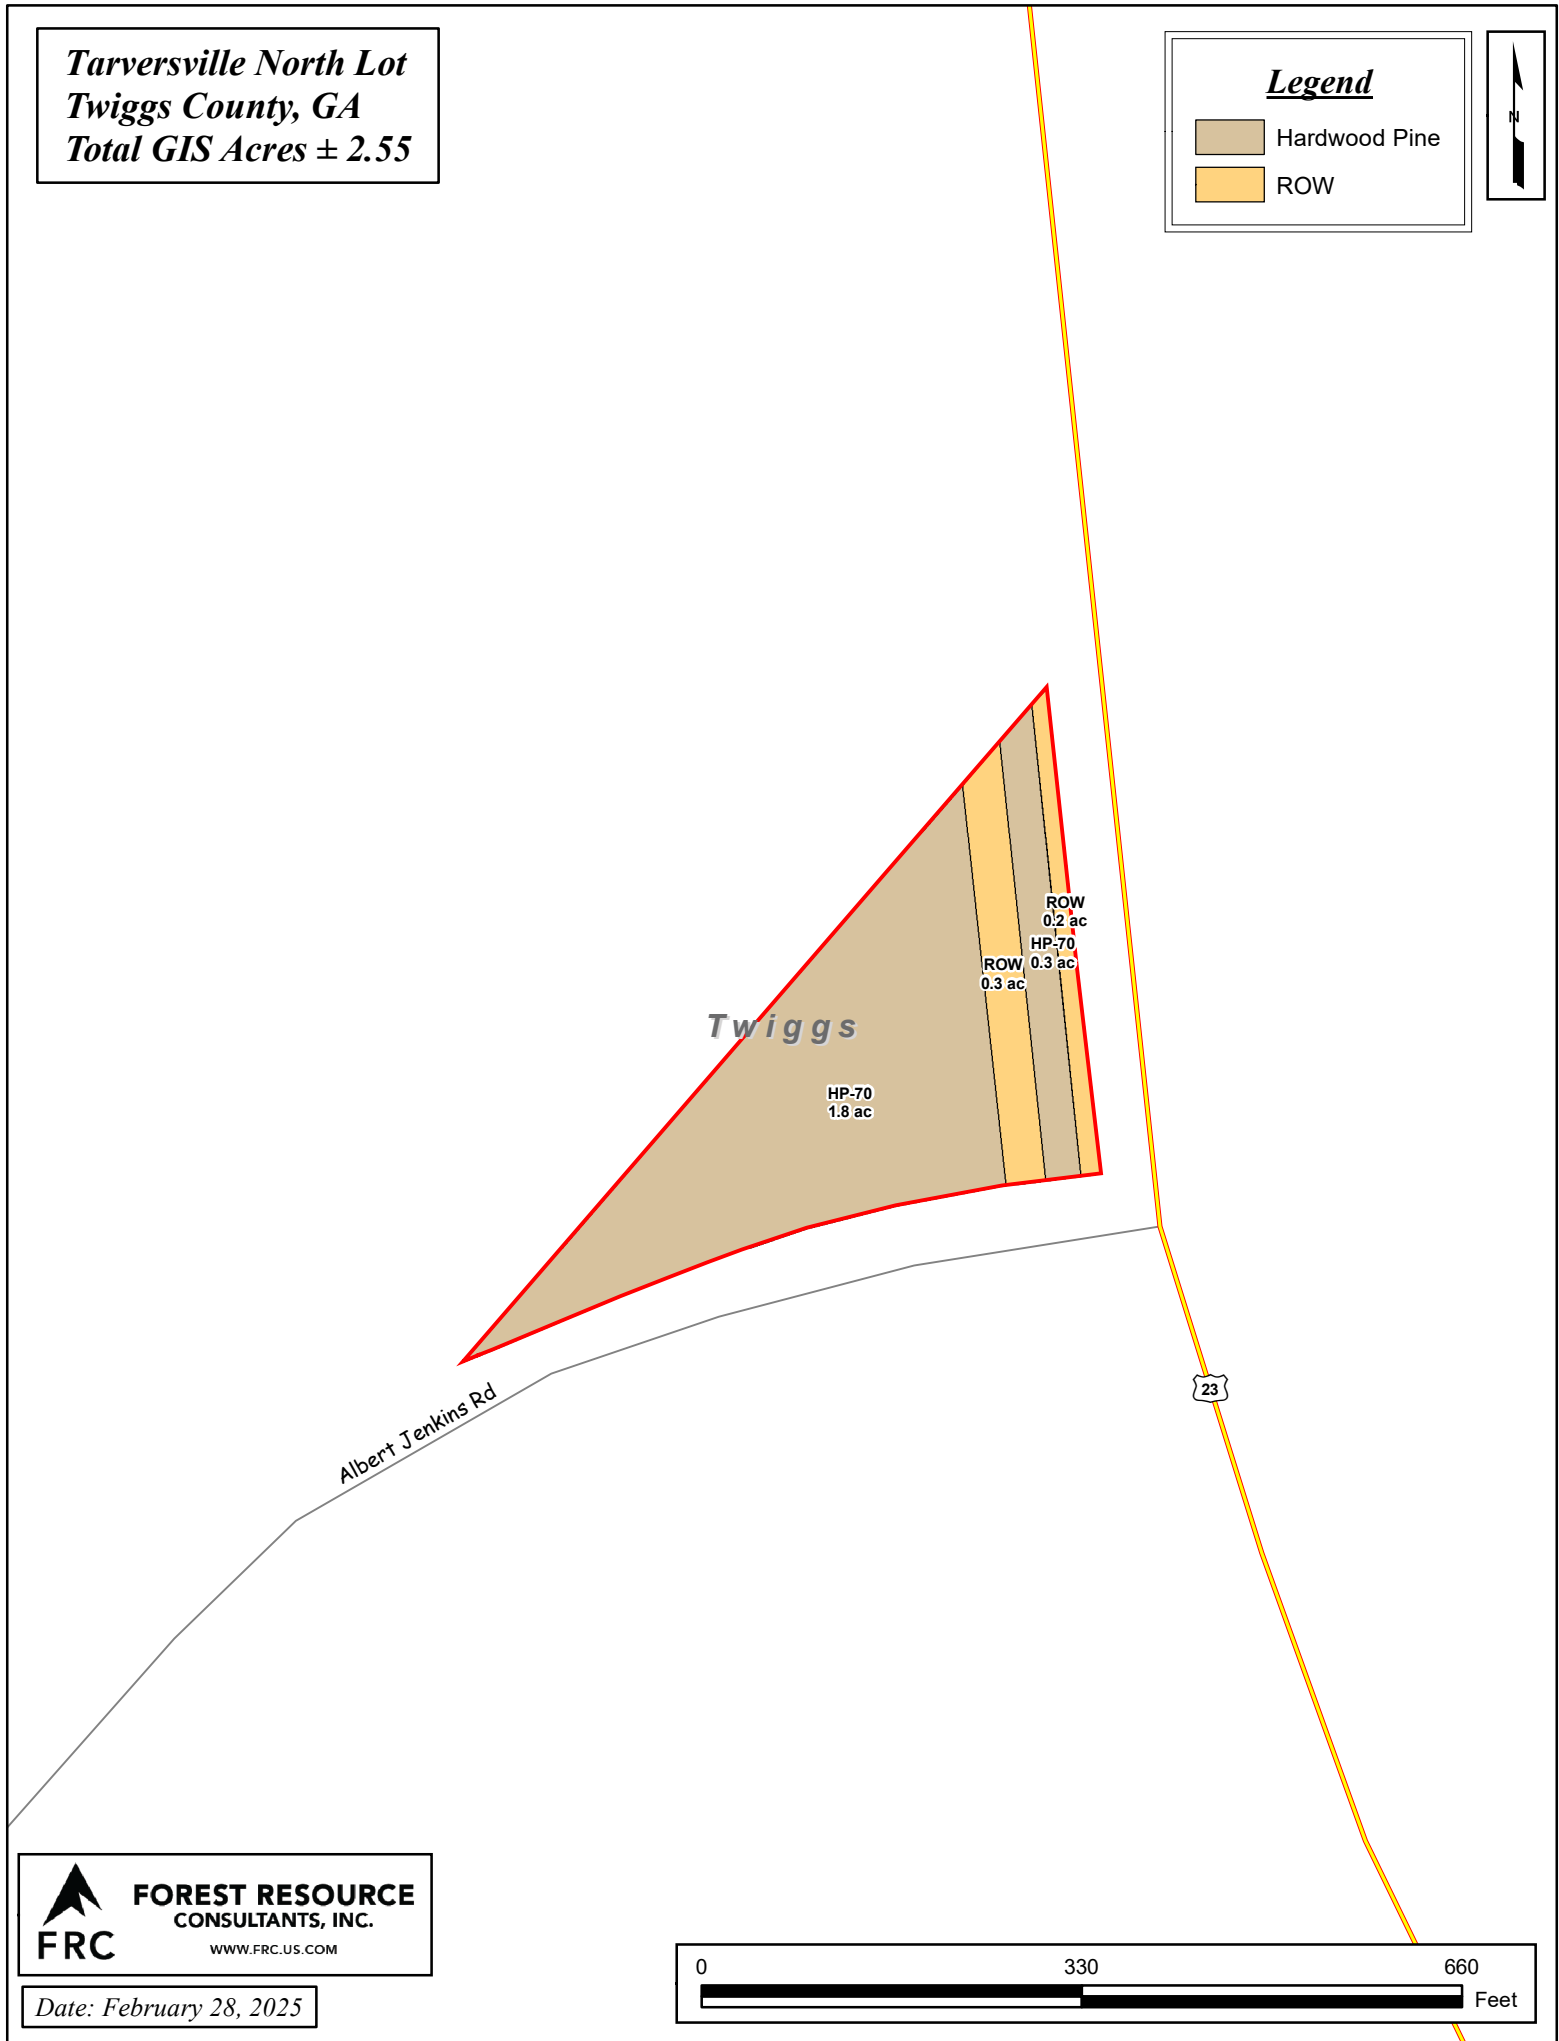

**Tarversville North Lot**  
**Twiggs County, GA**  
**Total GIS Acres ± 2.55**

***Legend***

- Hardwood Pine
- ROW

 **FOREST RESOURCE CONSULTANTS, INC.**  
WWW.FRC.US.COM

Date: February 28, 2025