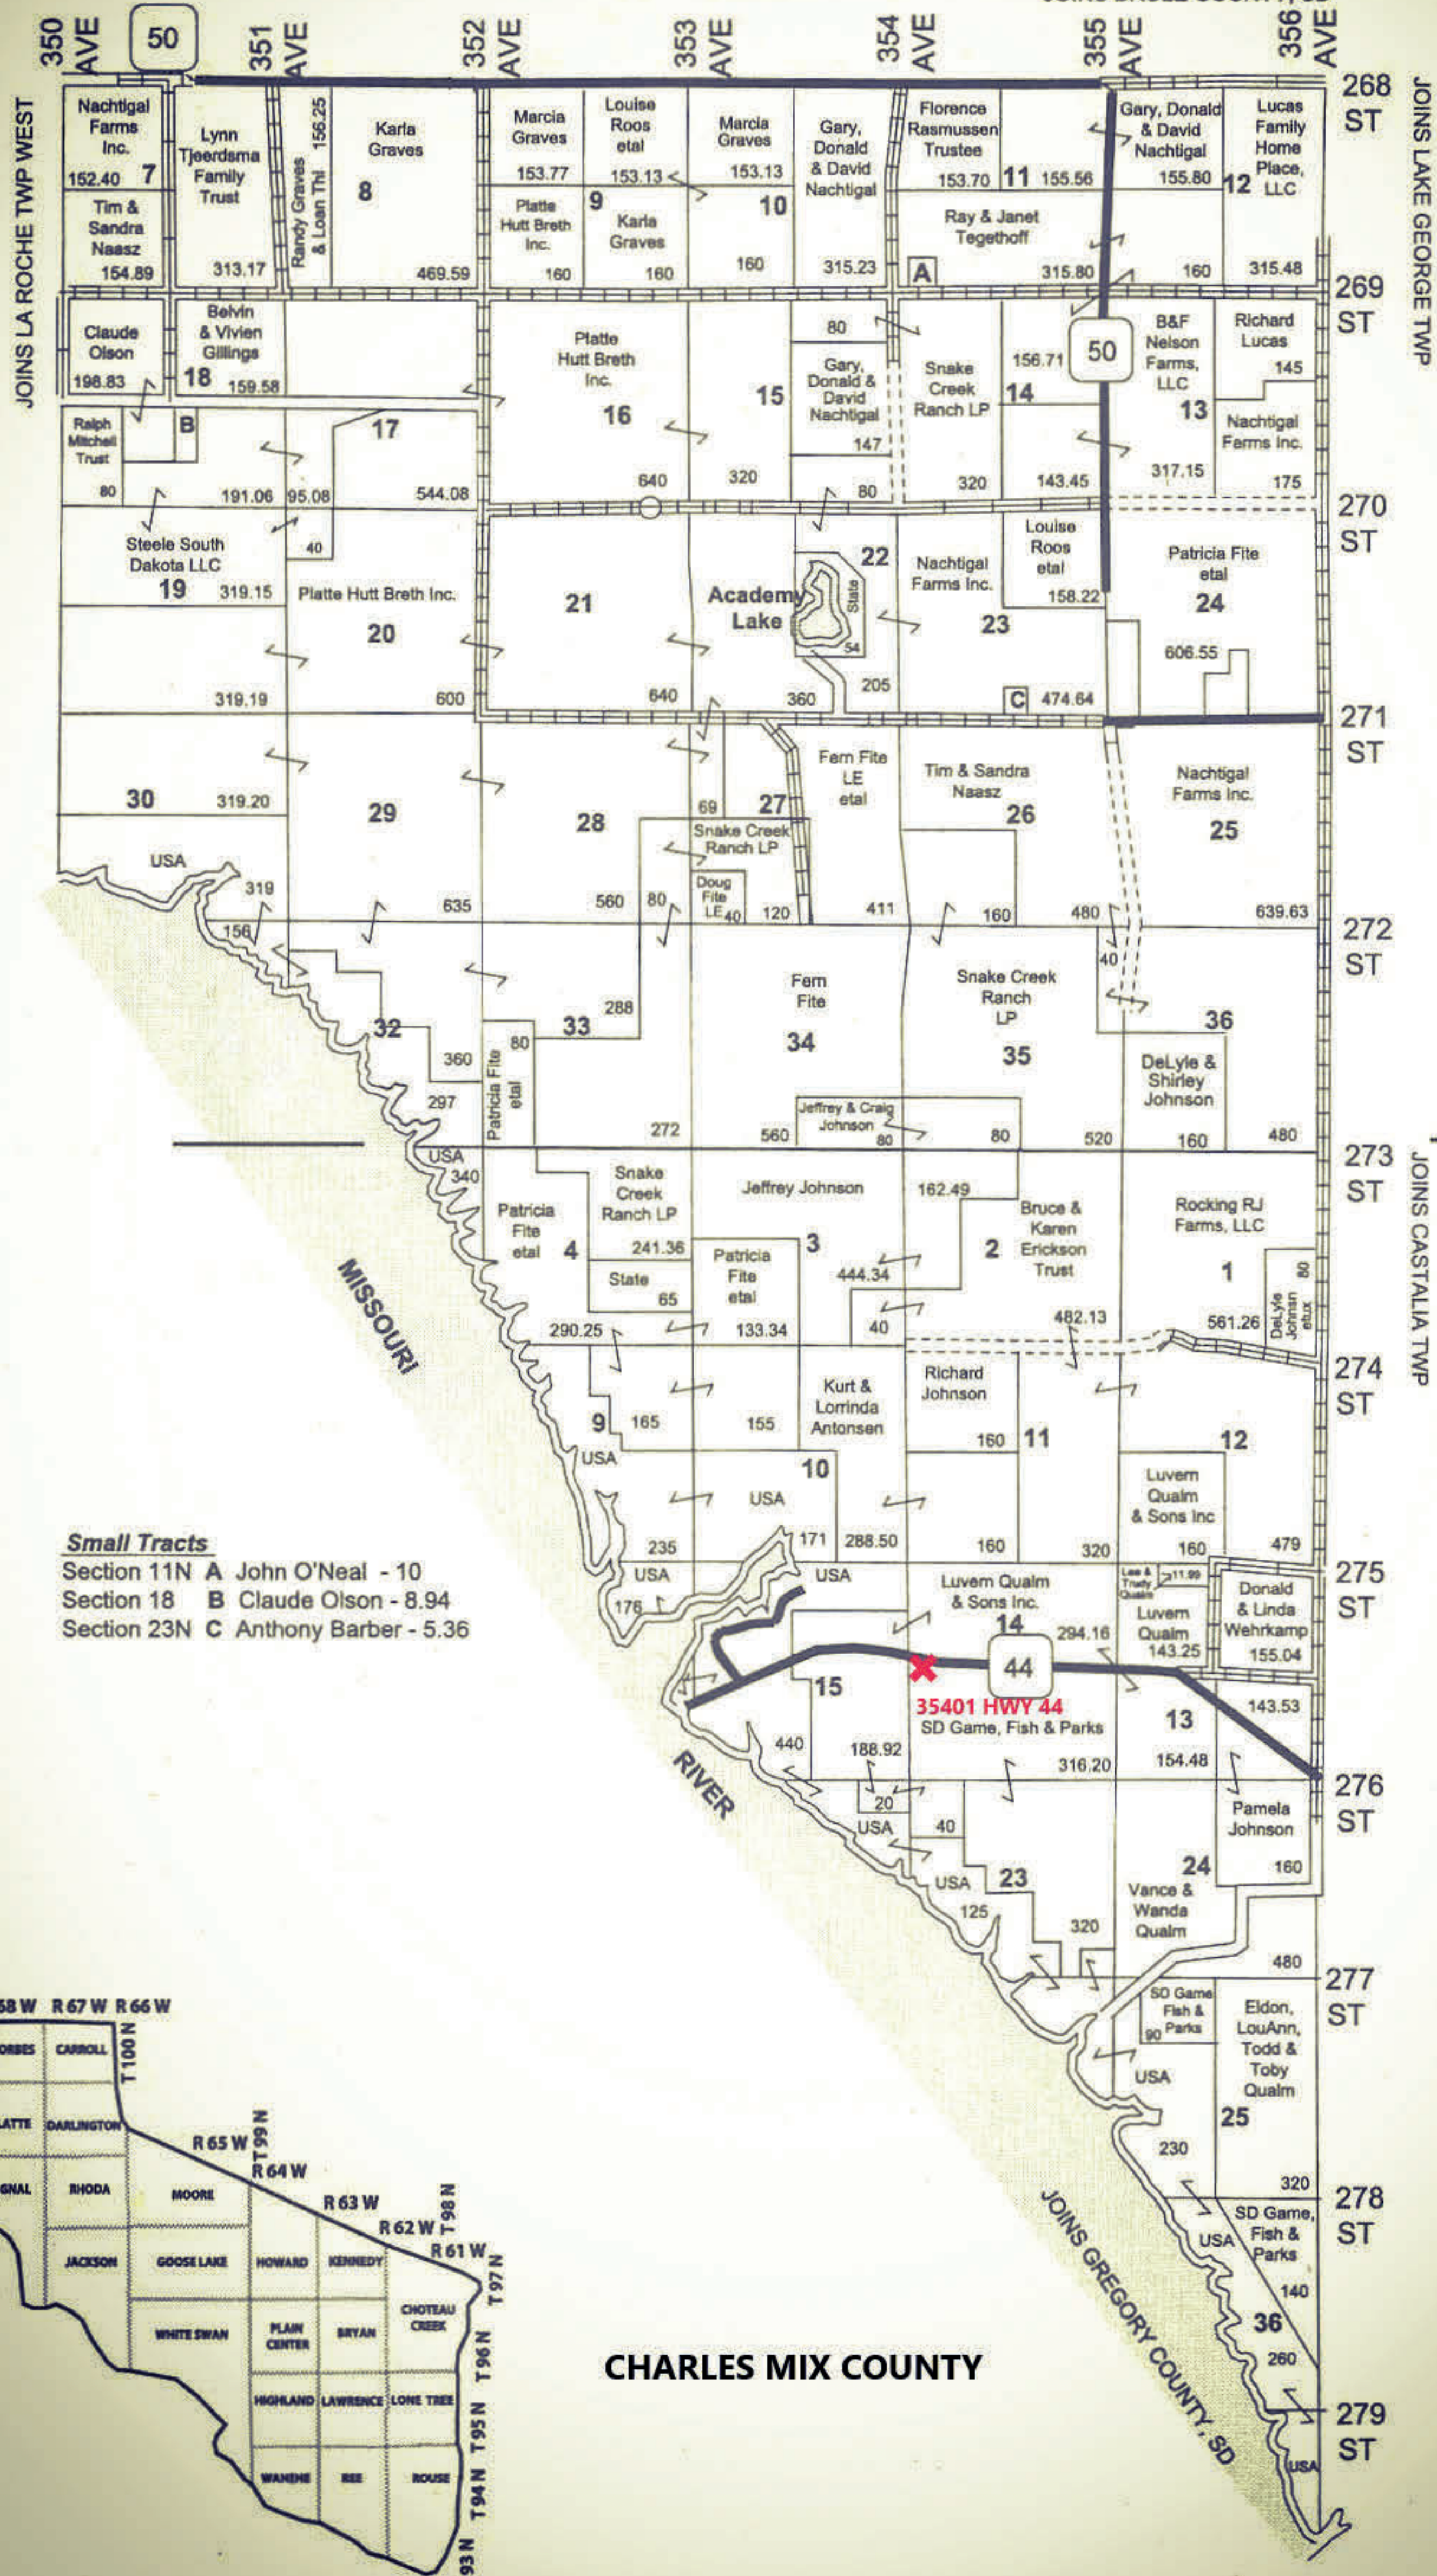

# LA ROCHE TWP EAST

T 100 & 99 N

LAND OWNER

R 70 W

JOINS BRULE COUNTY, SD

CHARLES MIX COUNTY