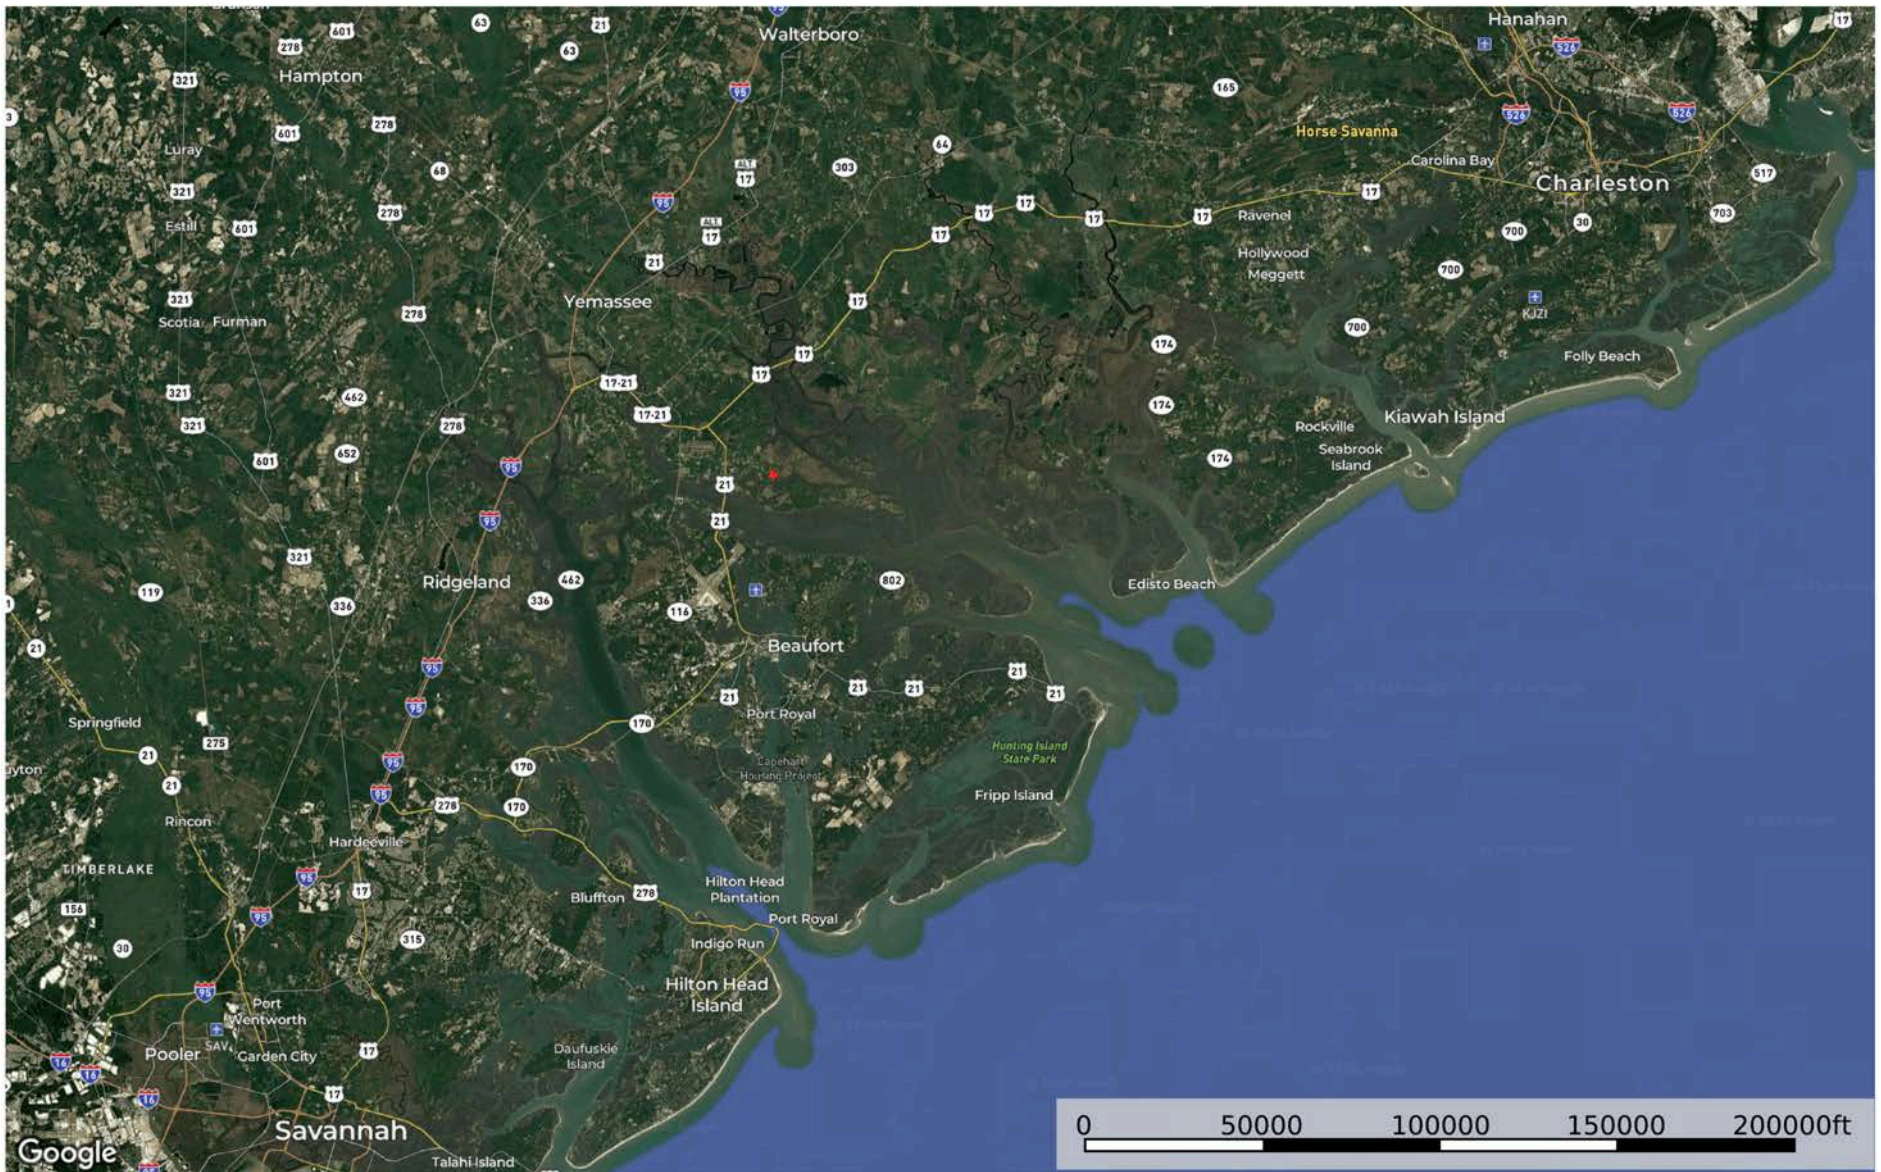

34.65 AC Wimbee Landing Rd, Seabrook

Beaufort County, South Carolina, 34.65 AC +/-

Boundary

Stan Swofford
P: 8435471500

TrueSouthLand.com

11077 N. Jacob Smart Blvd, Ridgeland, SC 29936

id. The information contained herein was obtained from sources deemed to be reliable. Land id™ Services makes no warranties or guarantees as to the completeness or accuracy thereof.