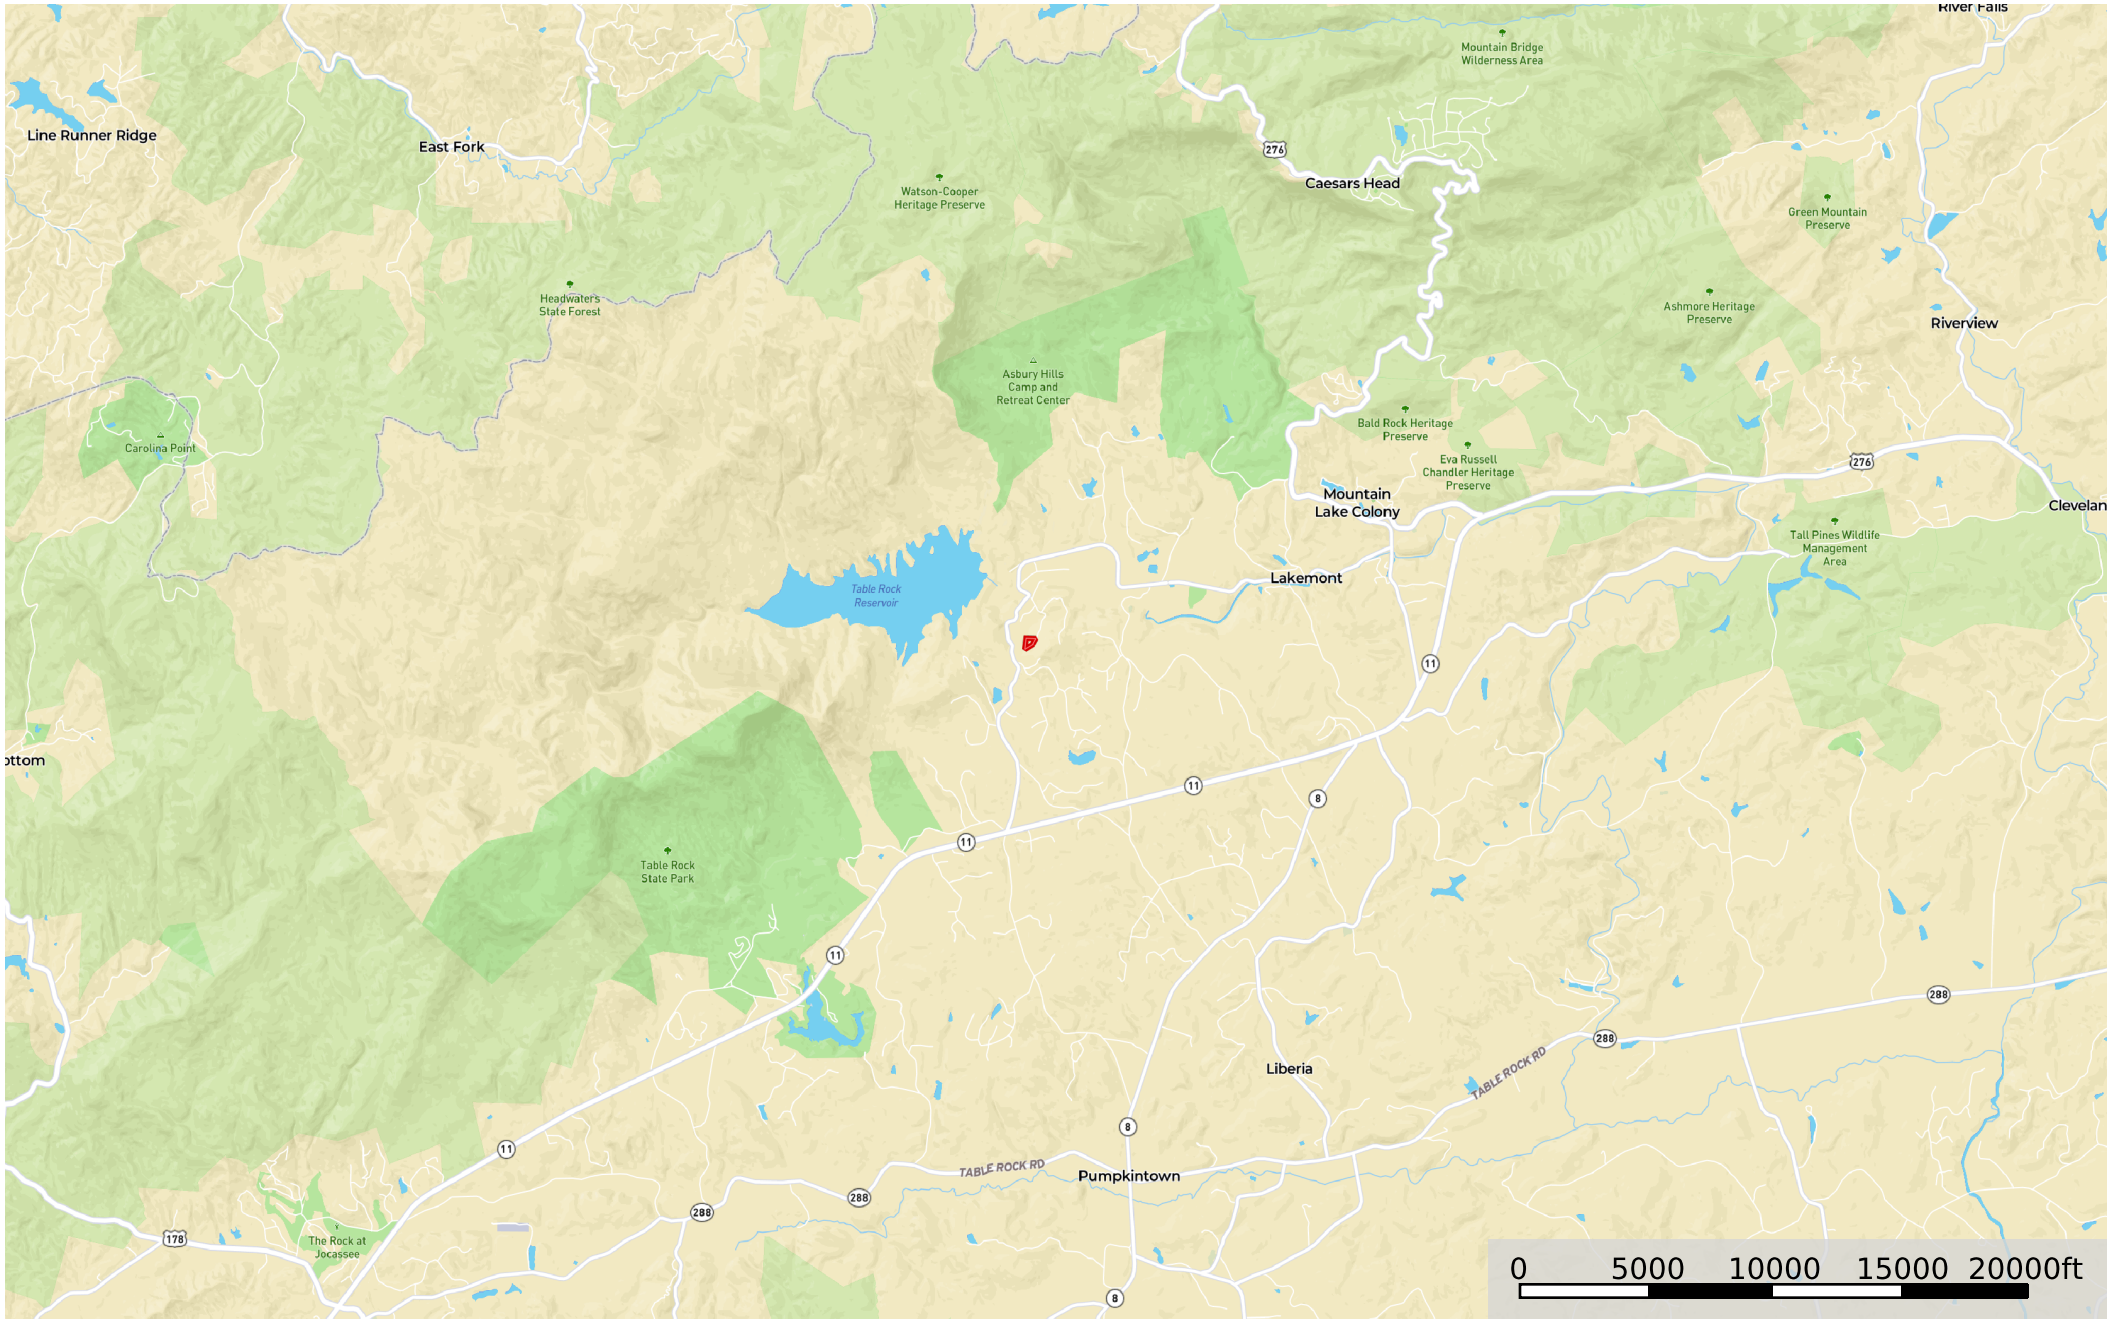

# Knapp - Ledge Rd

Pickens County, South Carolina, 2.51 AC +/-

 Boundary 11