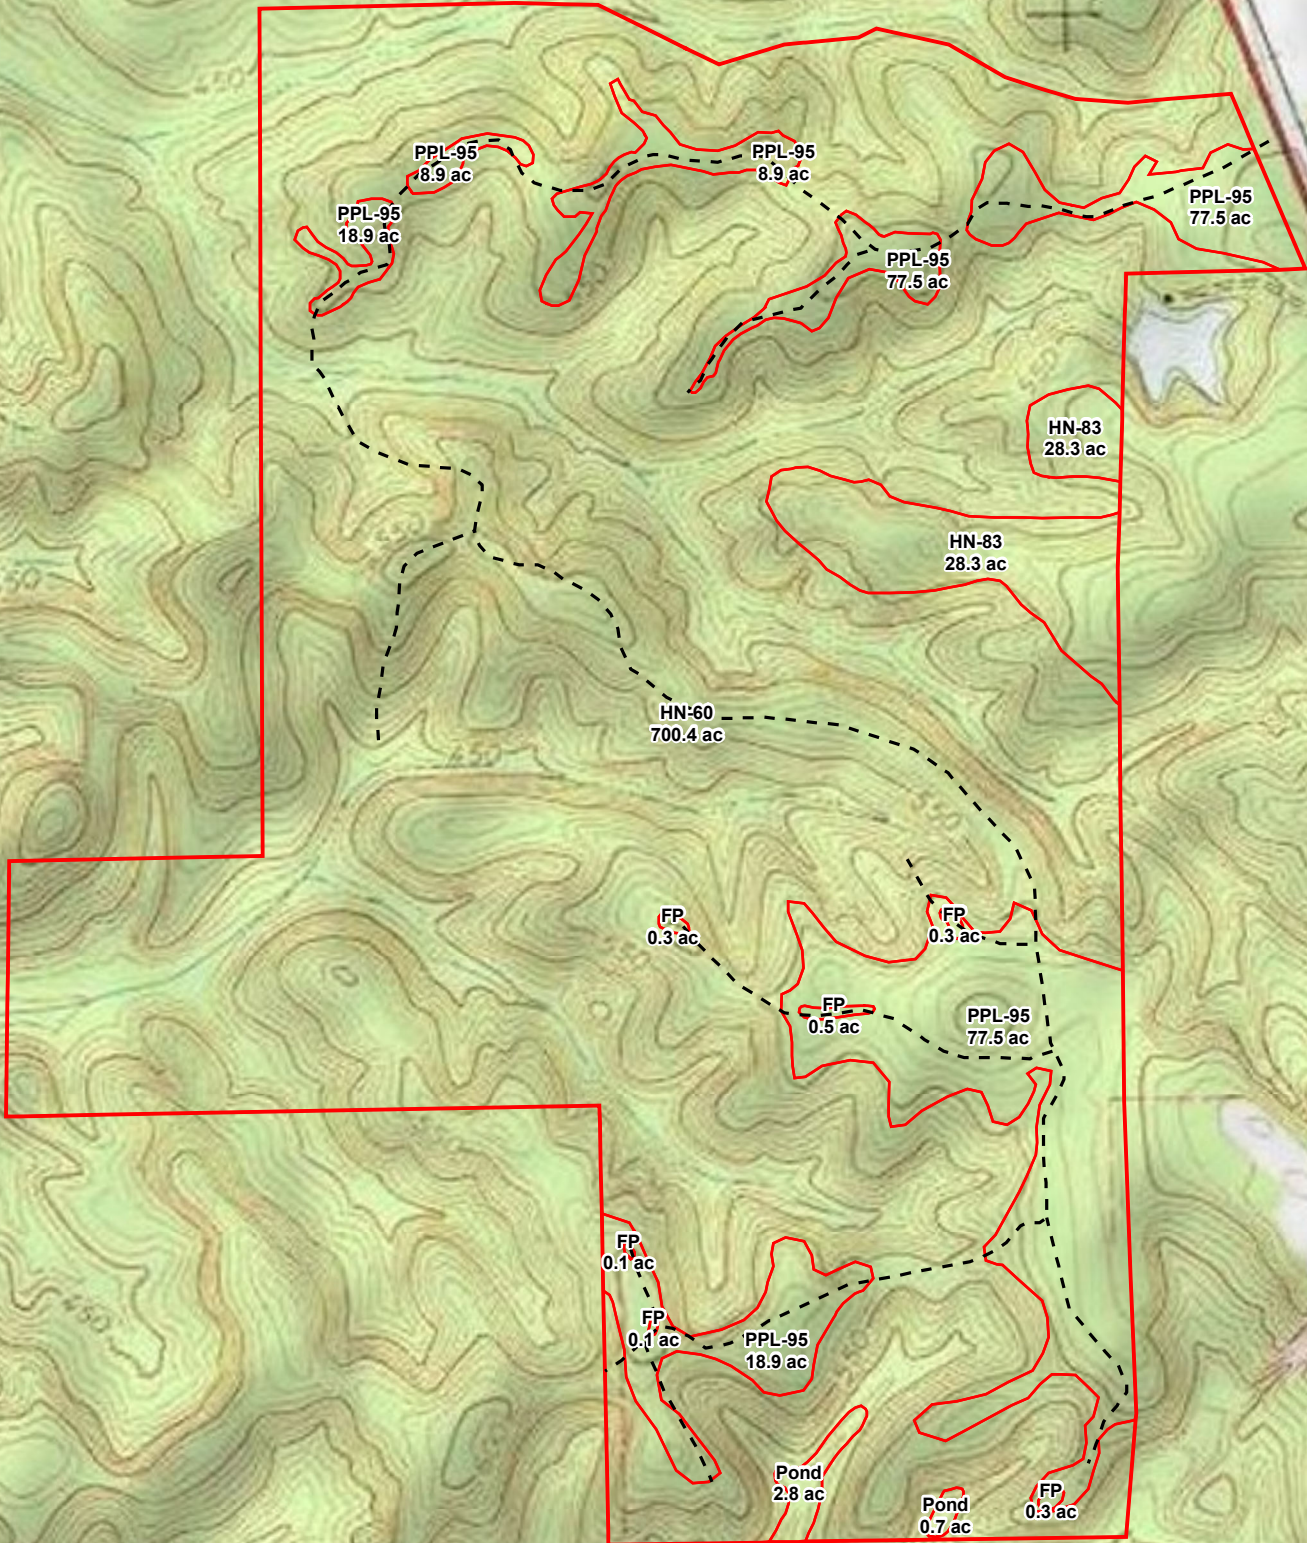

**Shady Grove Retreat**  
**Stewart County, GA**  
**Total Acres ± 839.1**

 **FOREST RESOURCE CONSULTANTS, INC.**  
WWW.FRC.US.COM

Date: May 13, 2025