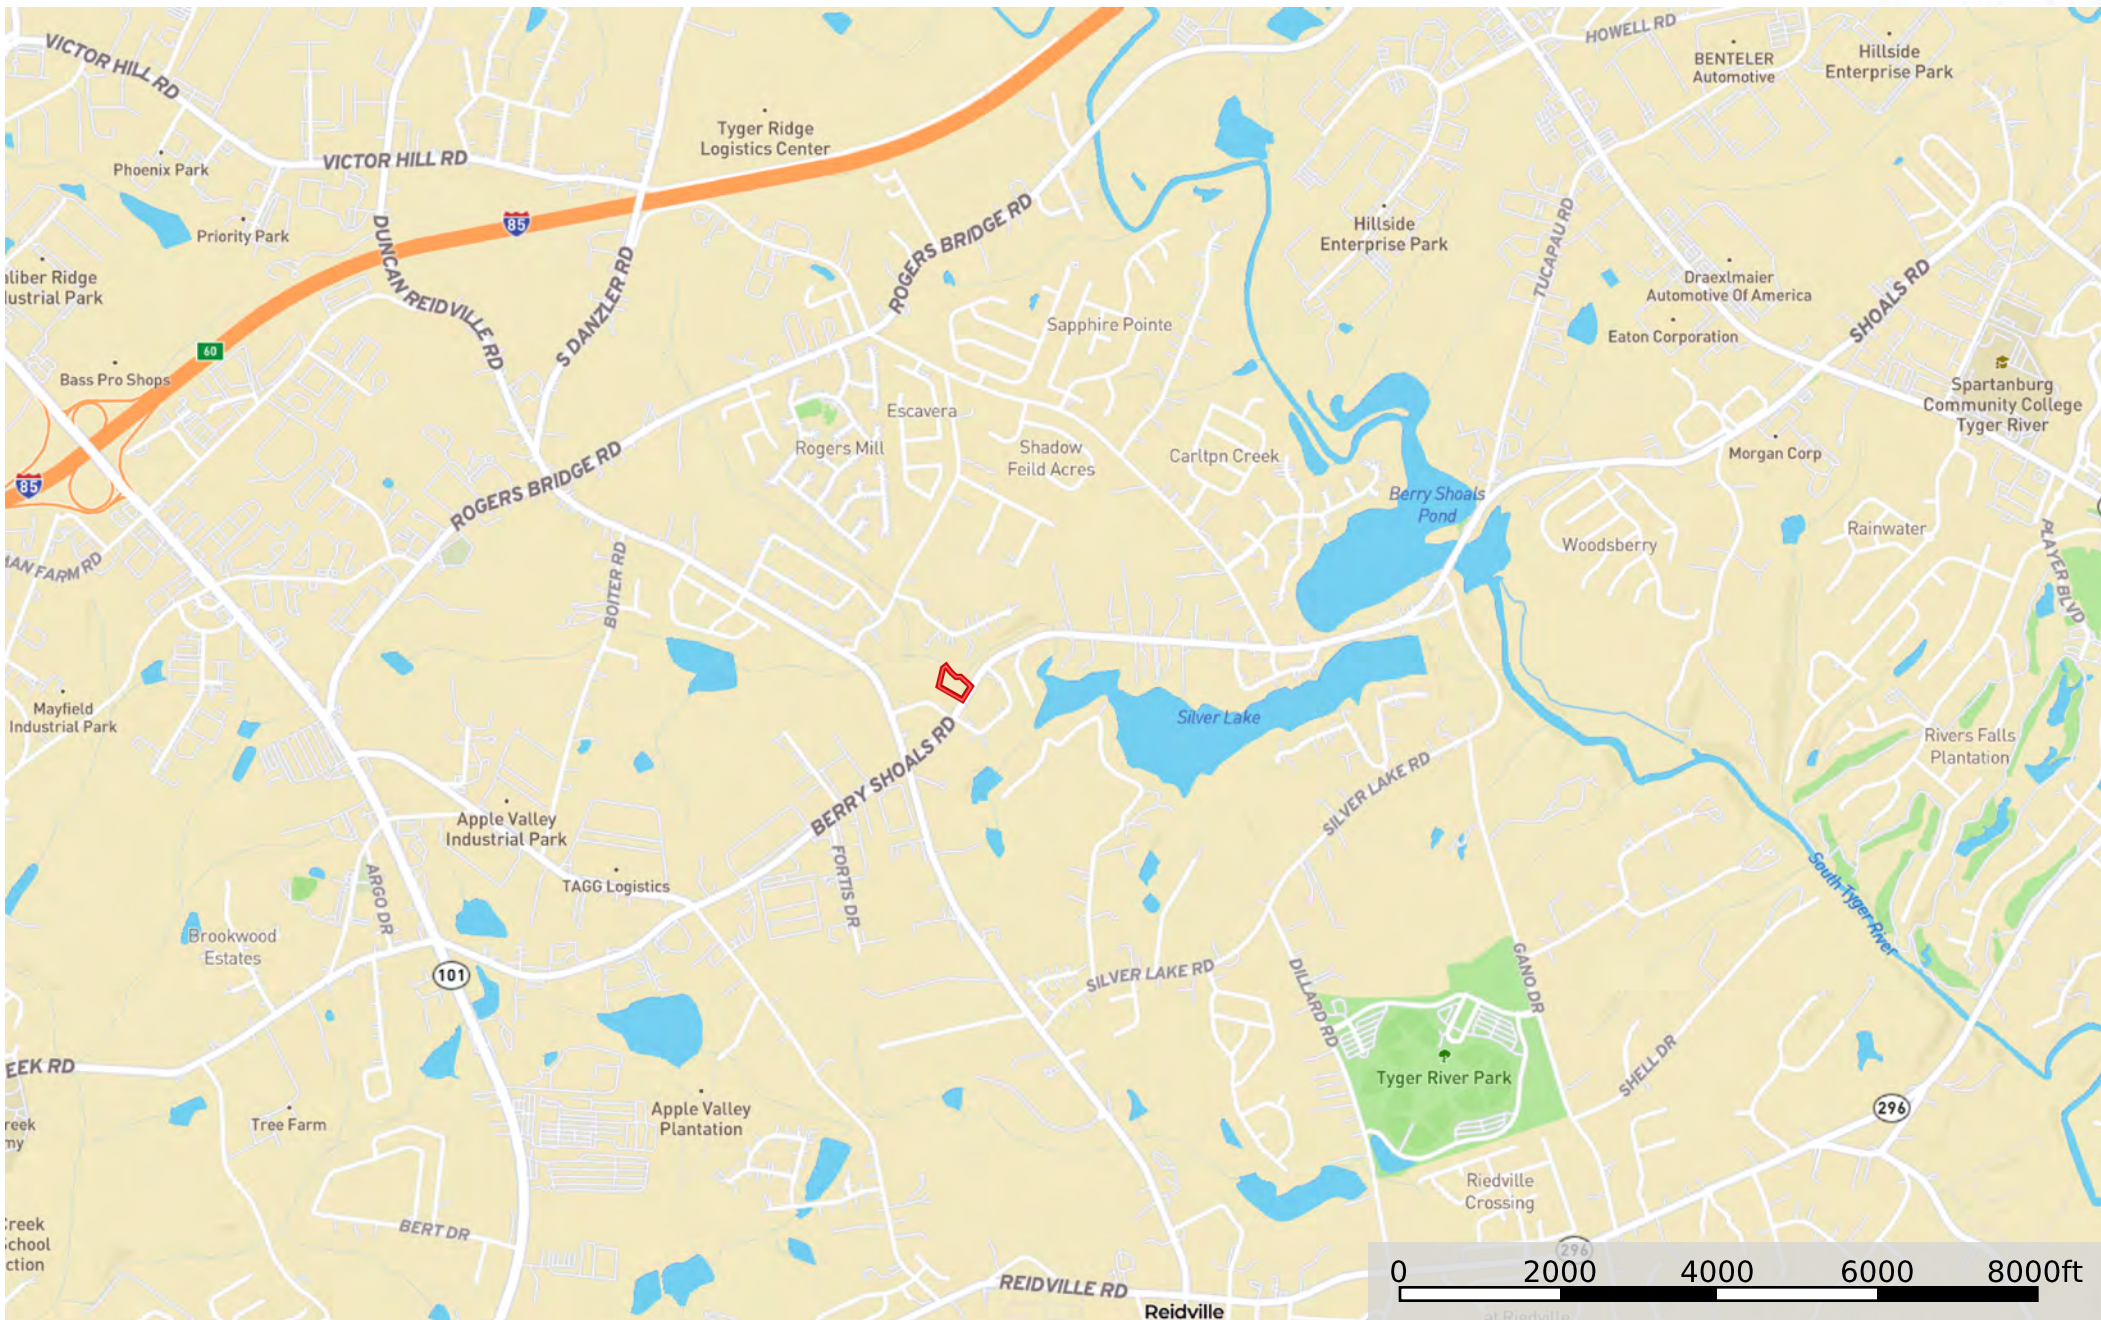

Lukyanets - Berry Shoals Rd

Spartanburg County, South Carolina, 1.95 AC +/-

Boundary 1 1