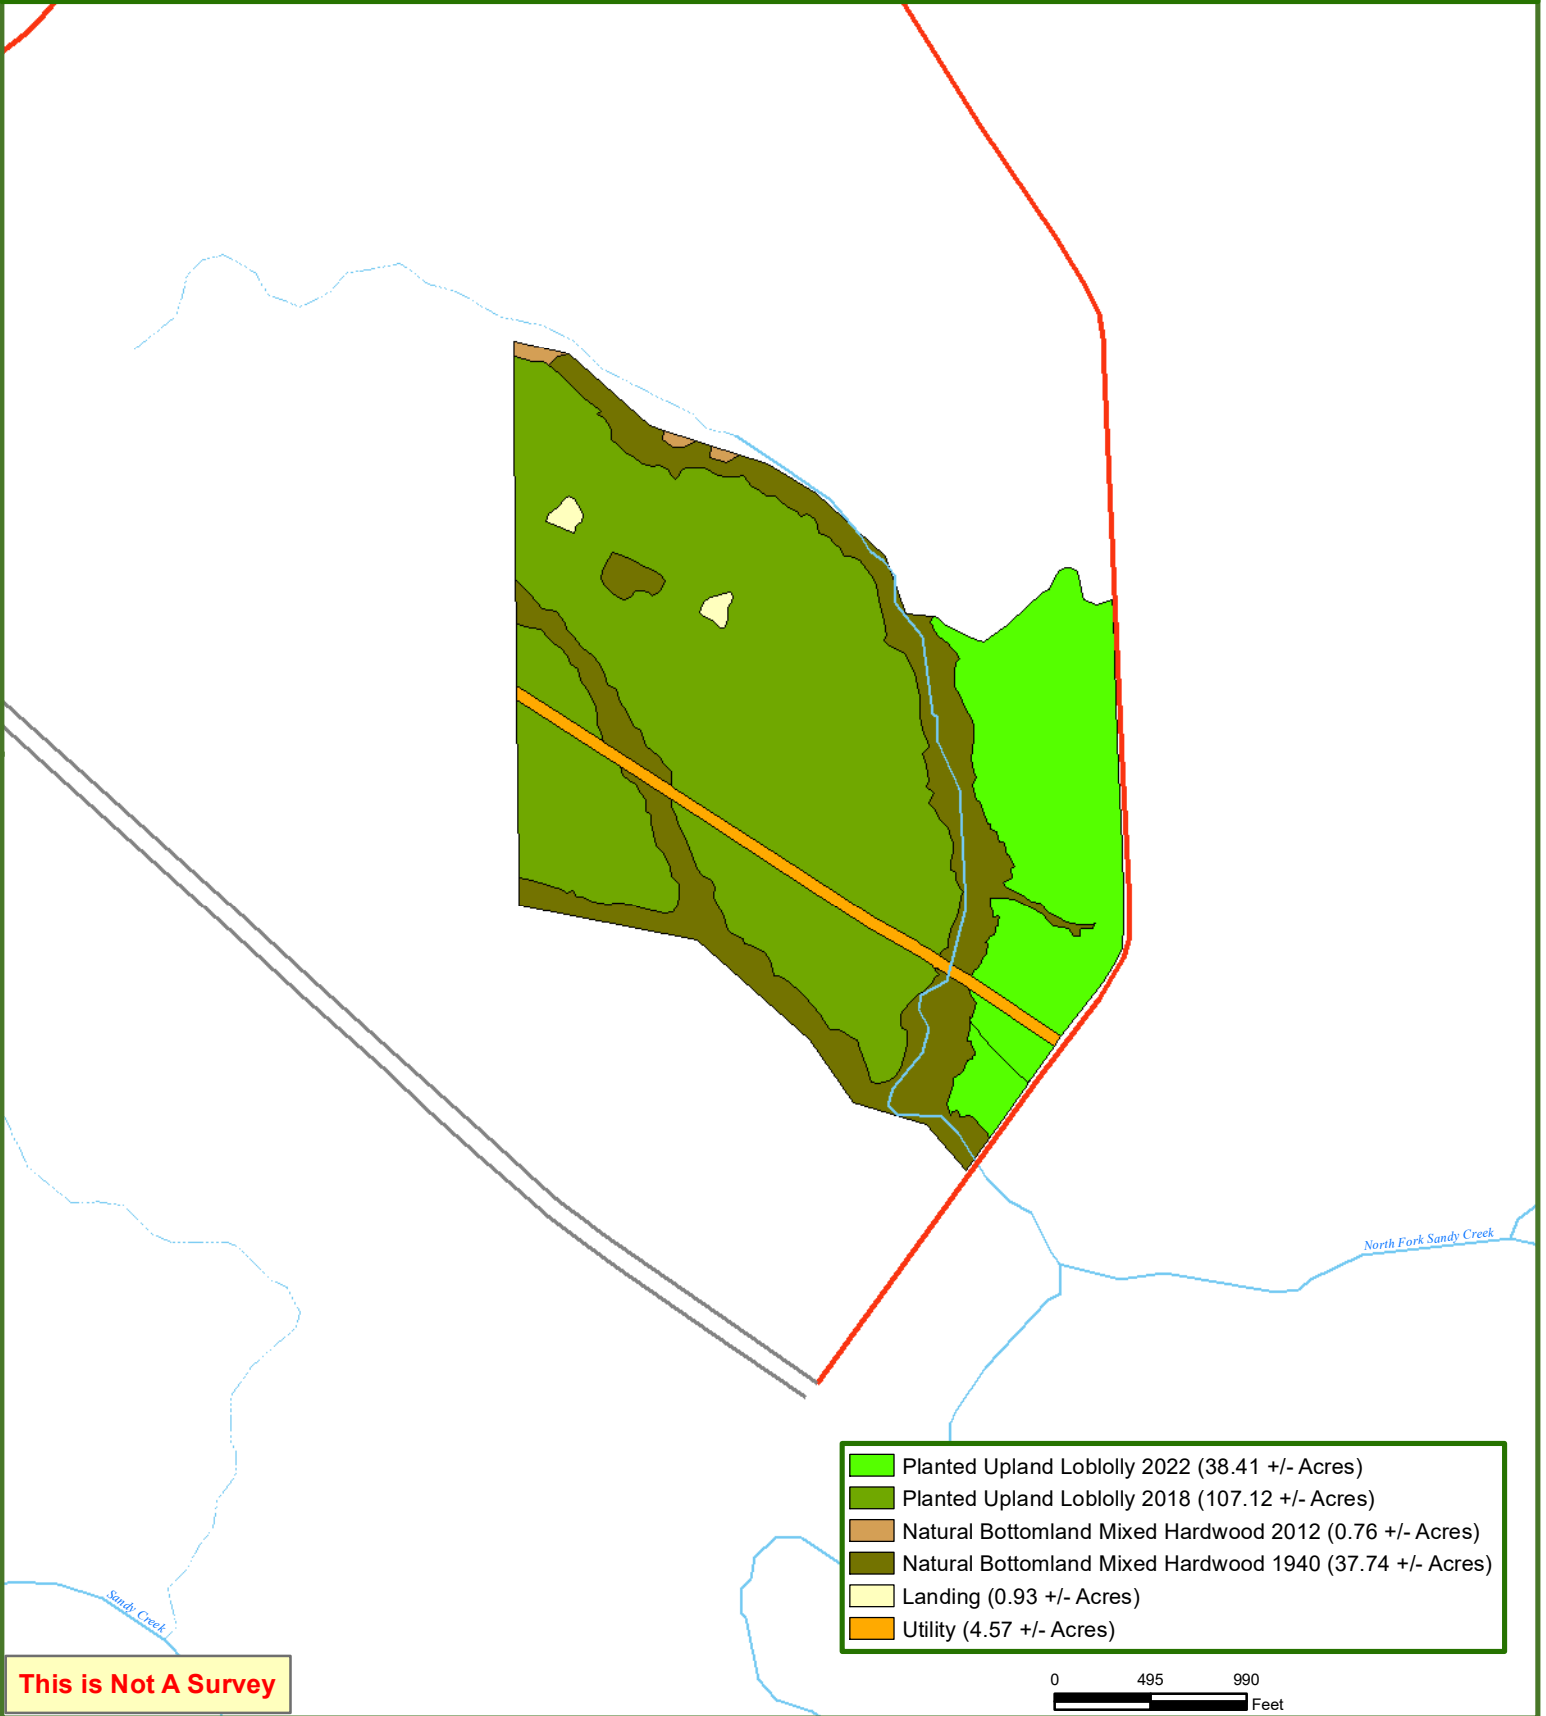

Camp Hill #2 Tract

Tallapoosa County, AL

190.00 ± Acres

This is Not A Survey

0 495 990
Feet

This map was produced from information supplied by the seller and the use of aerial photography. The boundary lines portrayed on this map are approximate and could be different than the actual location of the boundaries found in the field.