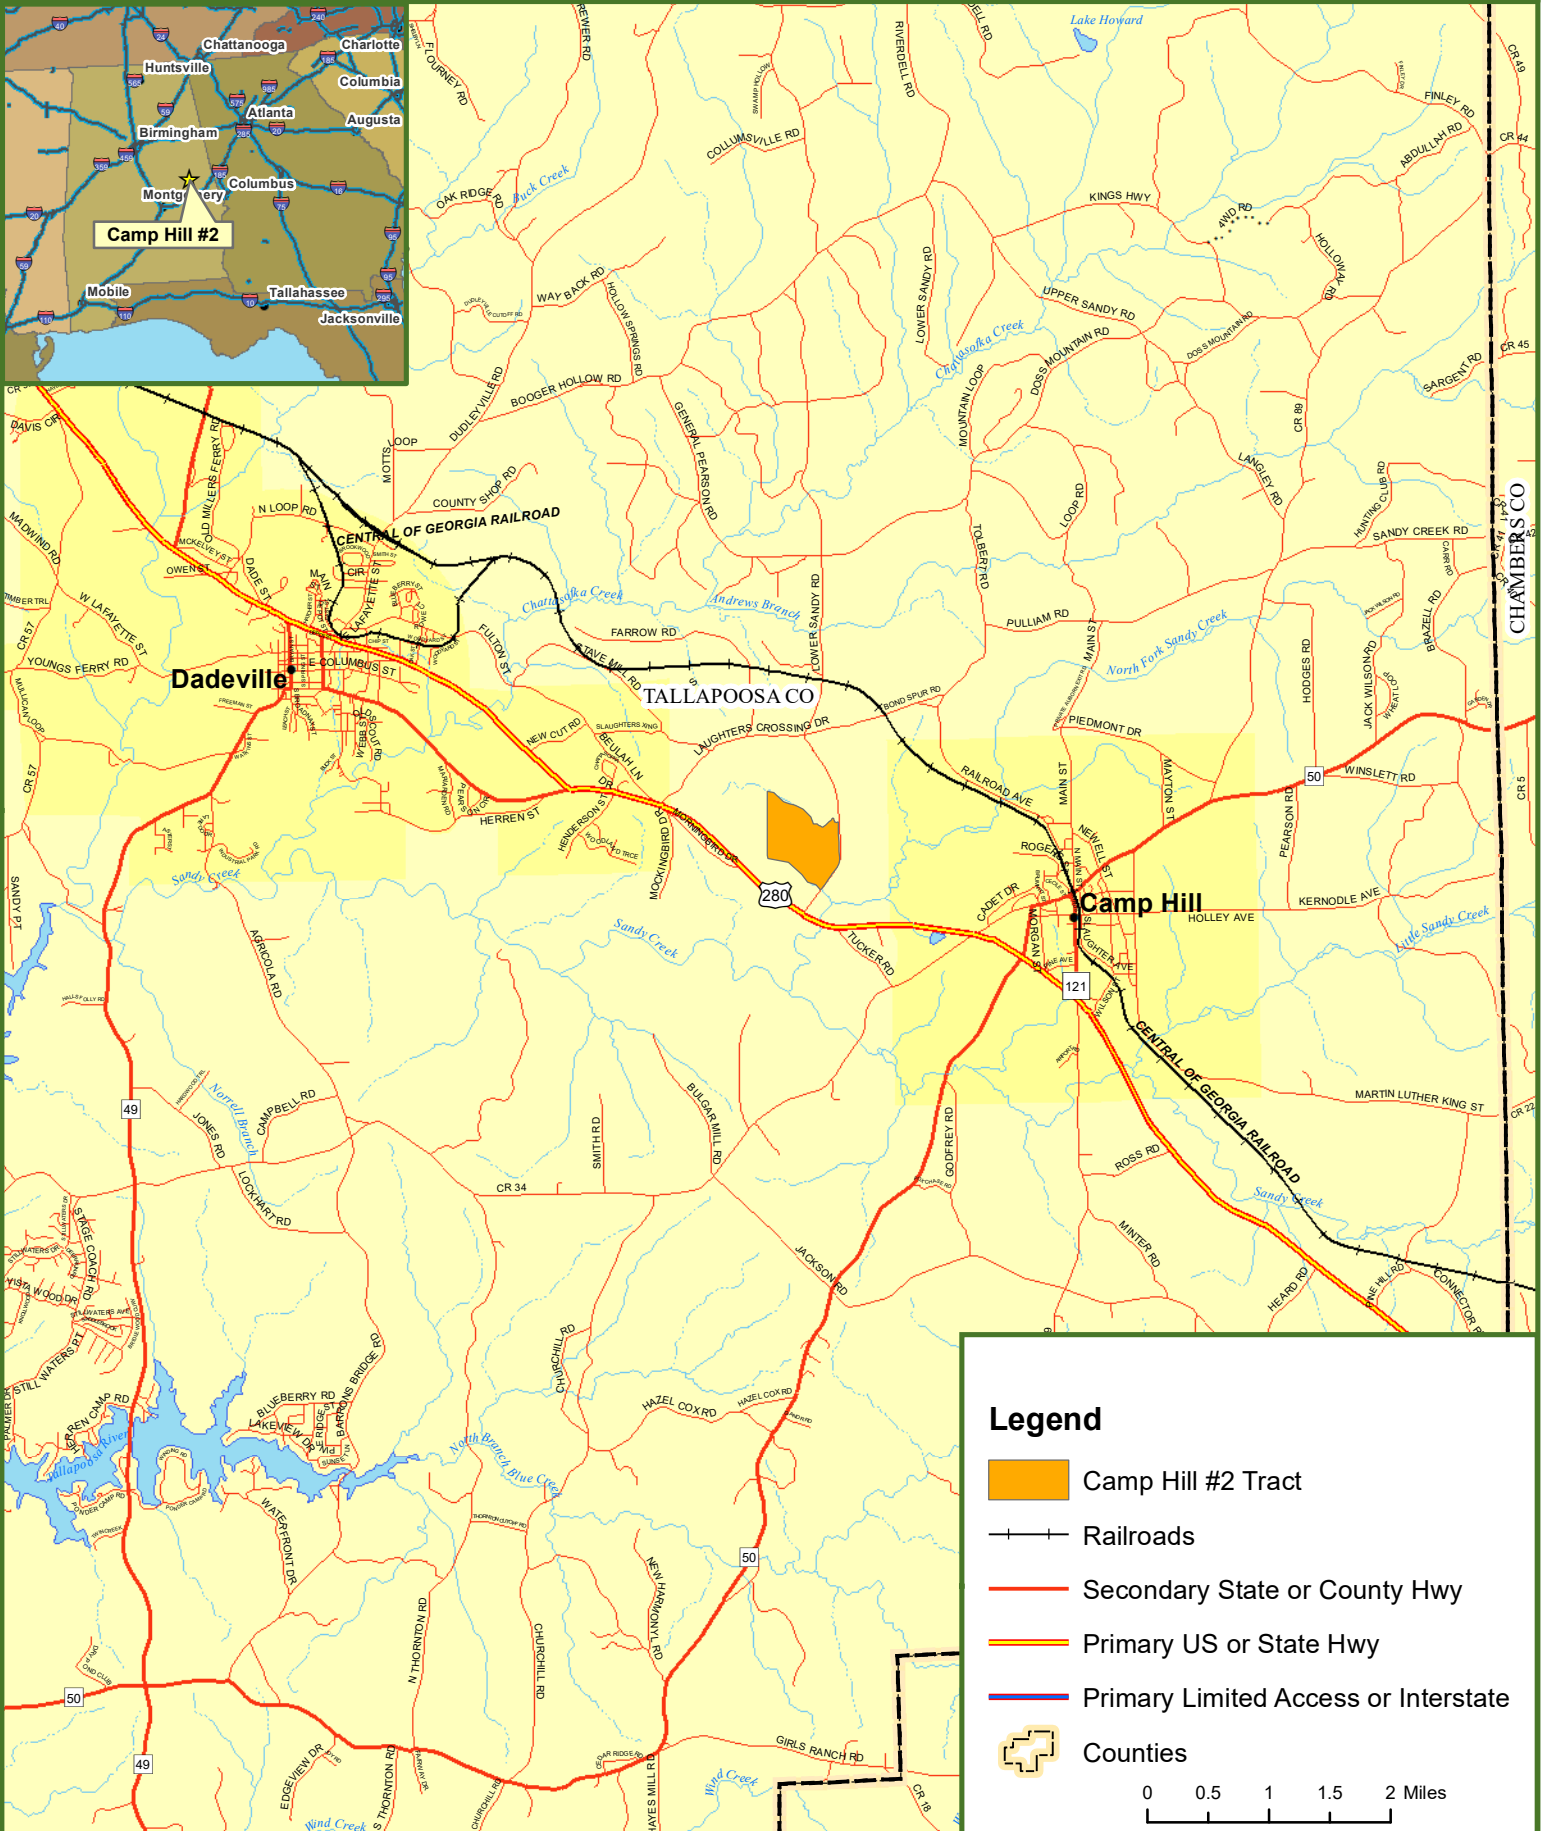

Locus Map Camp Hill #2 Tract Tallapoosa County, AL 190.00 ± Acres

Legend

- Camp Hill #2 Tract
- Railroads
- Secondary State or County Hwy
- Primary US or State Hwy
- Primary Limited Access or Interstate
- Counties

0 0.5 1 1.5 2 Miles