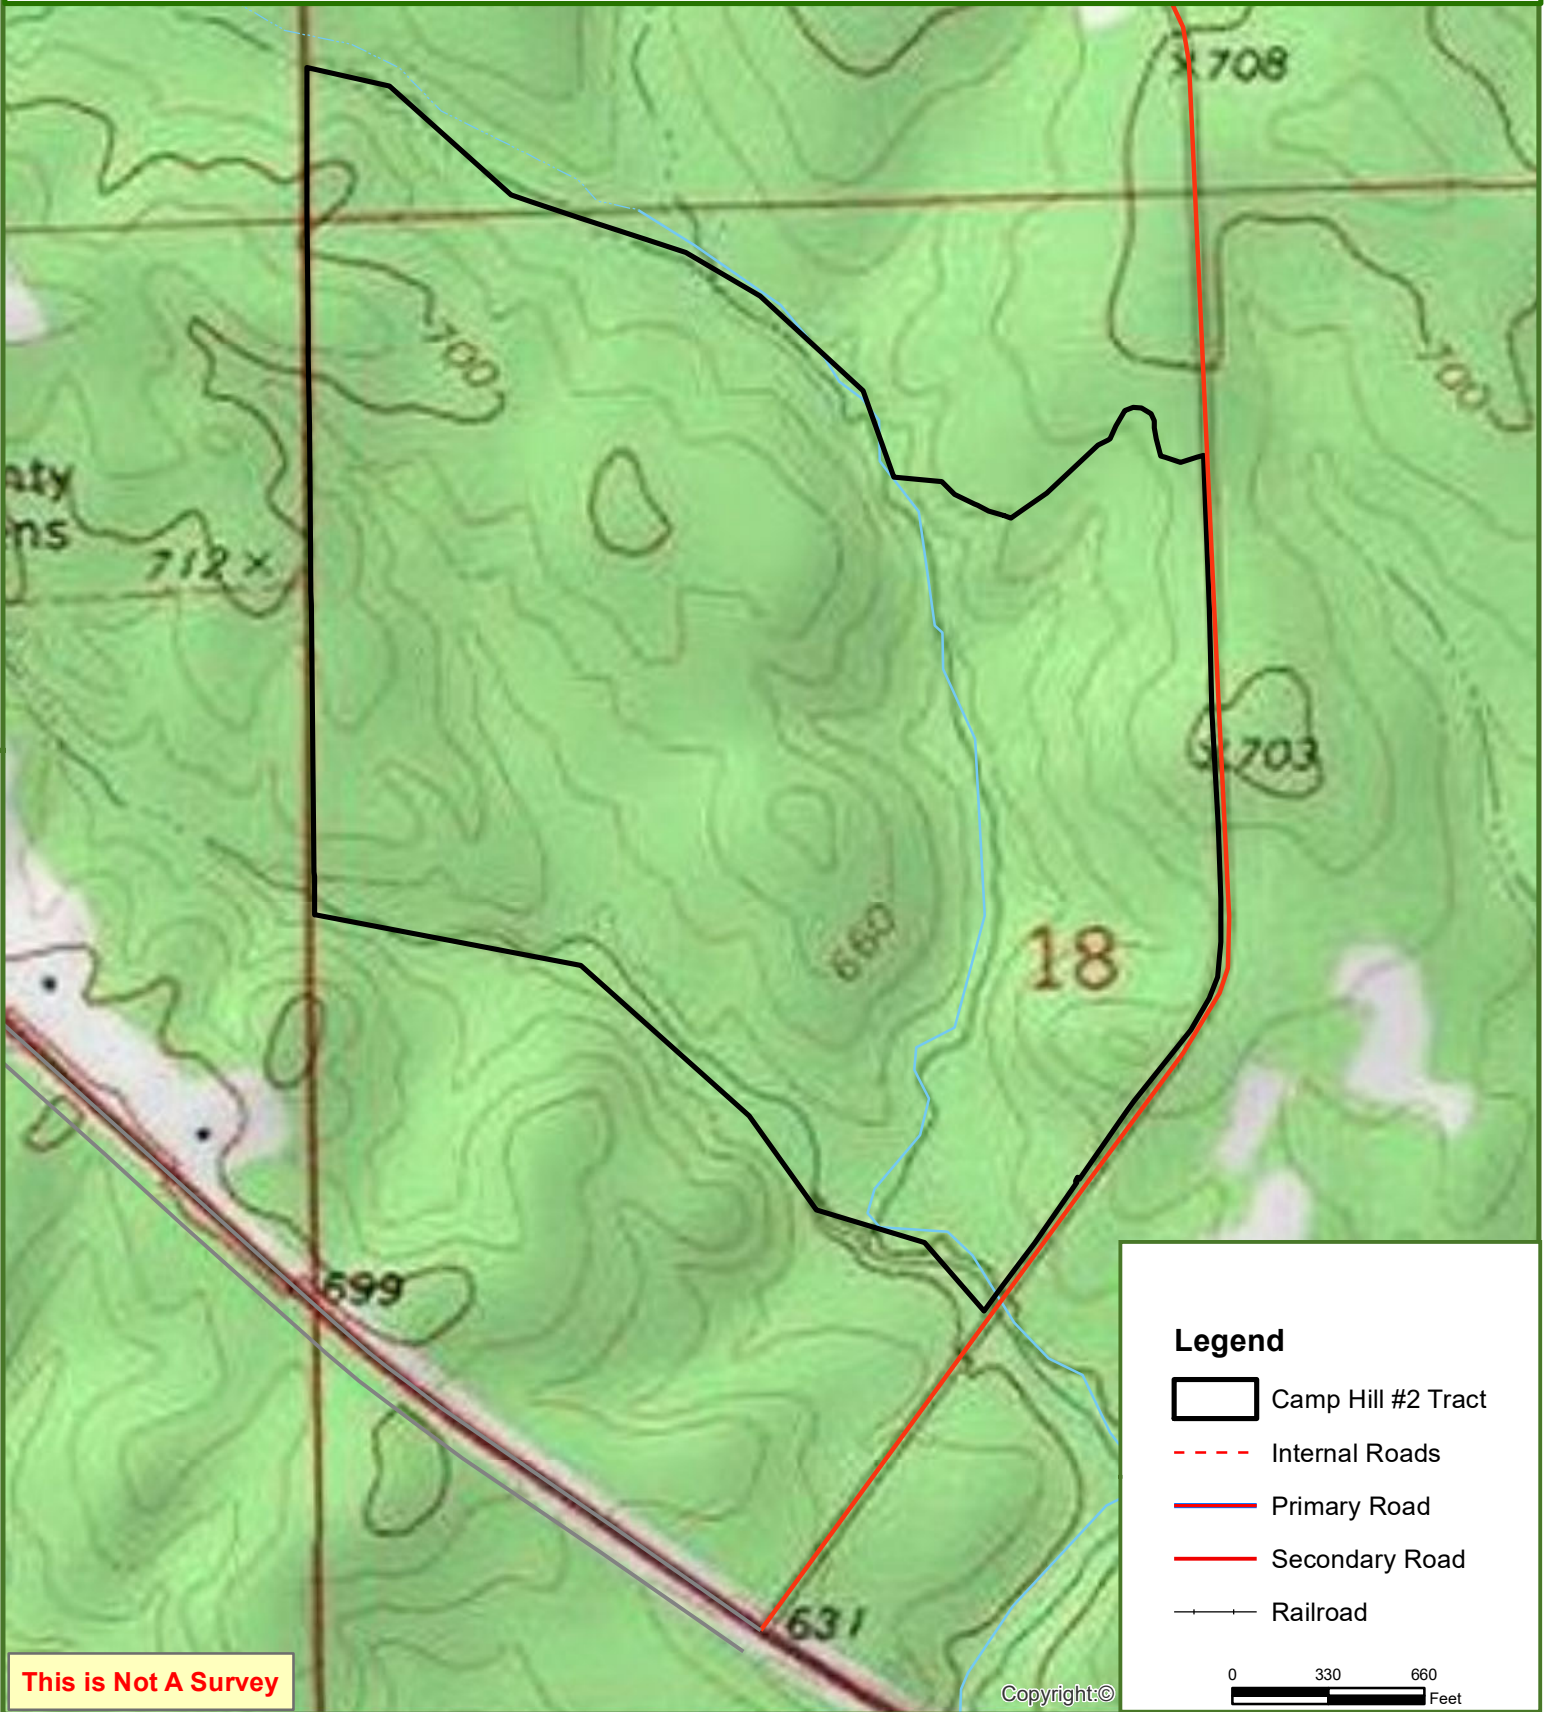

# Camp Hill #2 Tract

## Tallapoosa County, AL

190.00 ± Acres

This is Not A Survey

Copyright:©

0 330 660 Feet

This map was produced from information supplied by the seller and the use of aerial photography. The boundary lines portrayed on this map are approximate and could be different than the actual location of the boundaries found in the field.