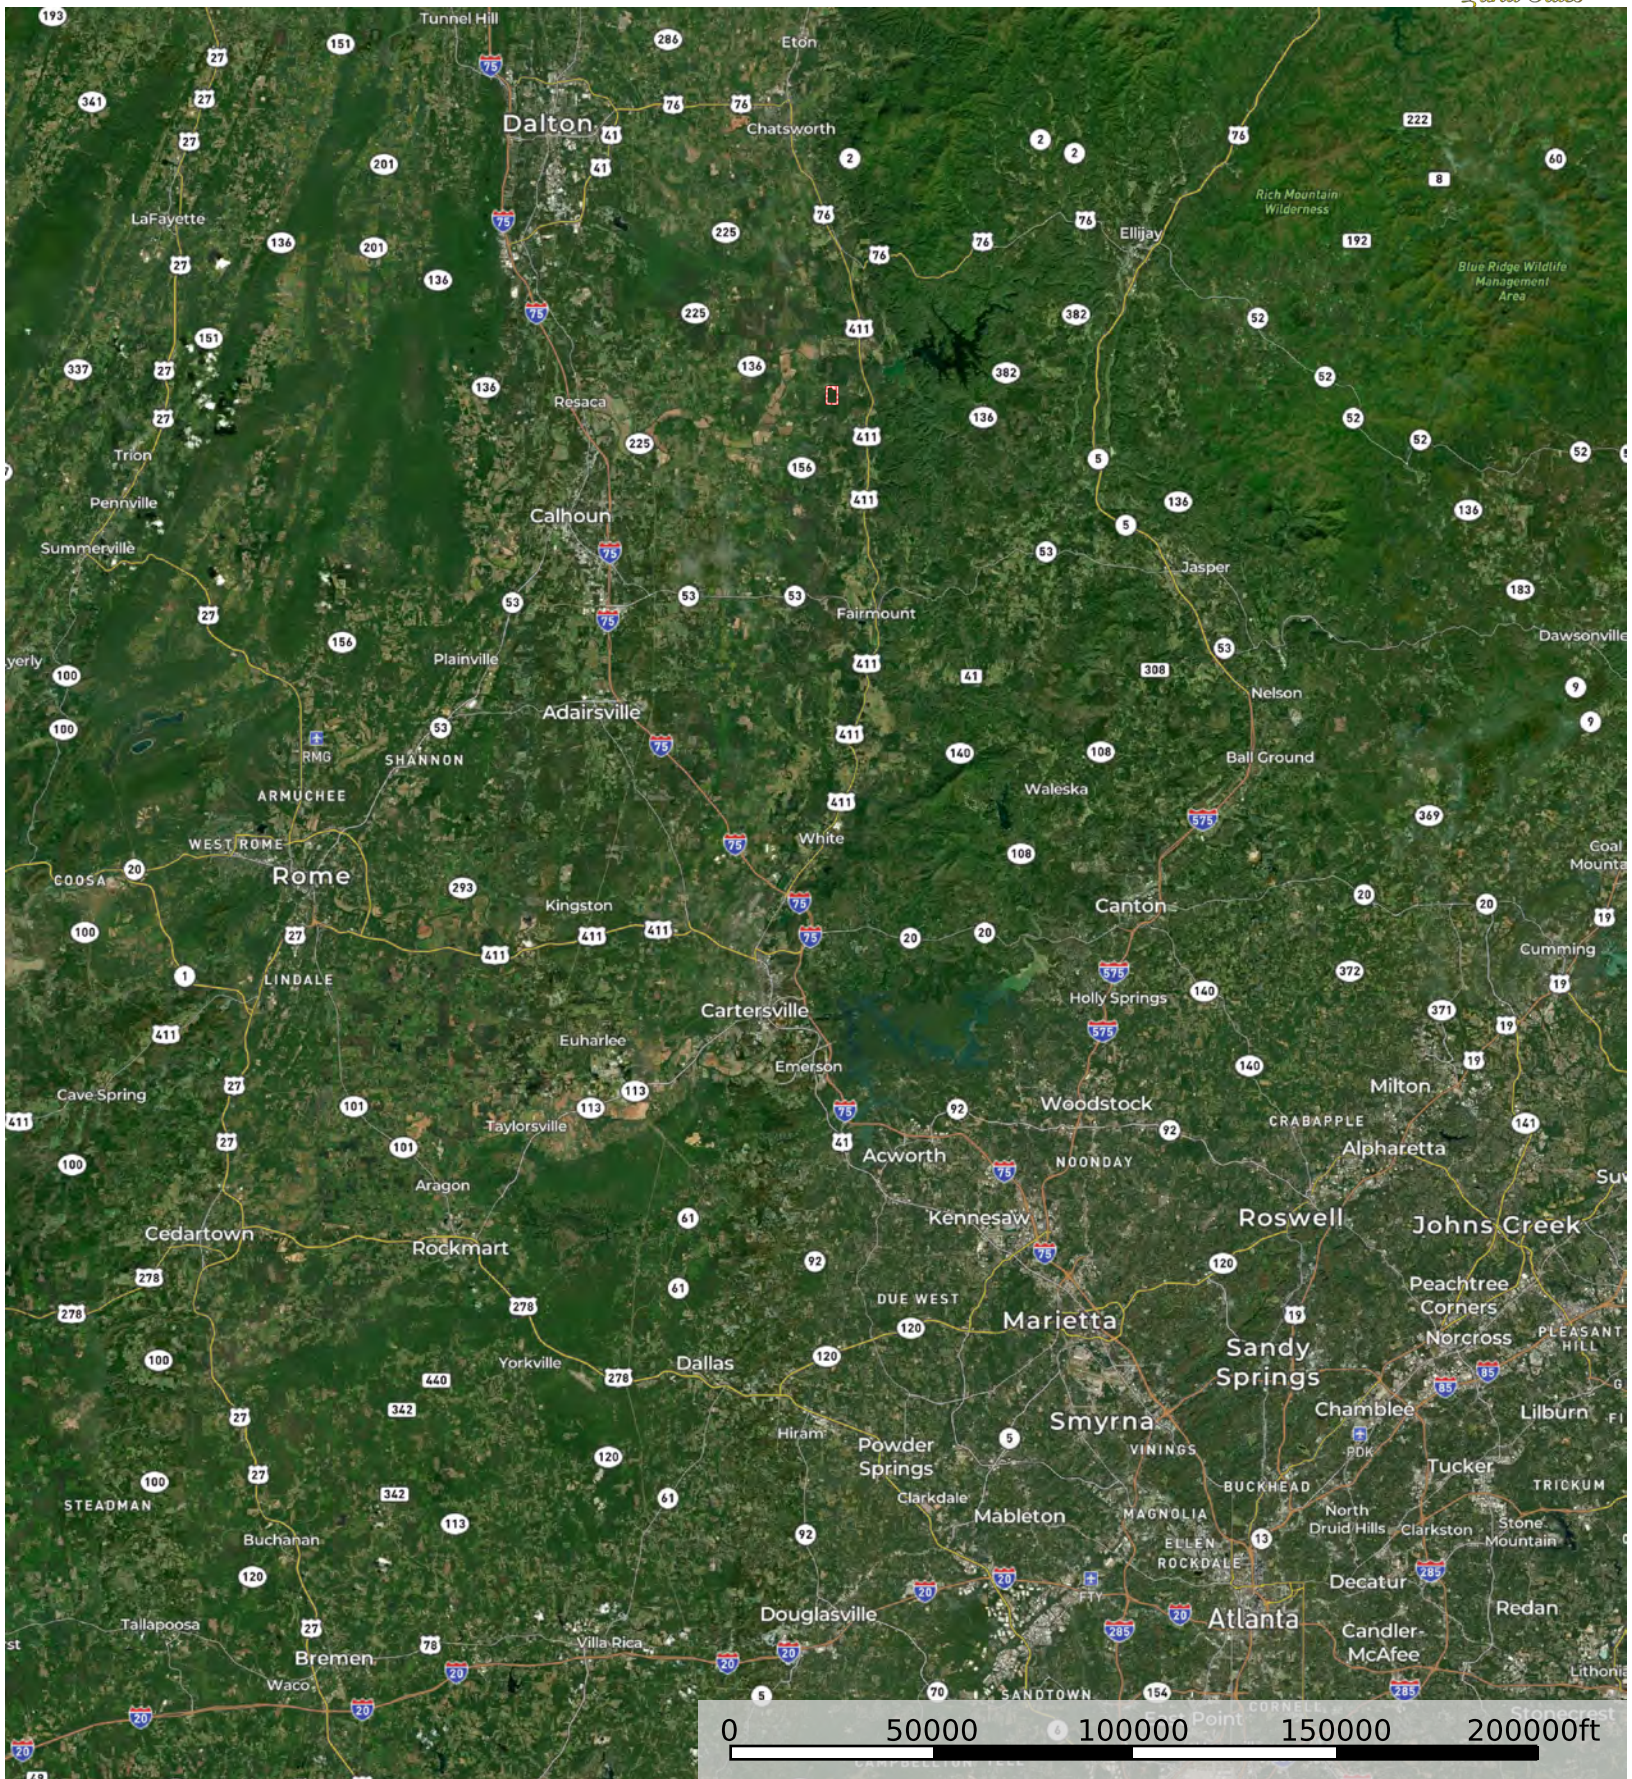

Nickelsville Road Tract

Gordon County, Georgia, 250 AC +/-

Boundary

Nickelsville Road Tract

Gordon County, Georgia, 250 AC +/-

 Boundary

Boundary