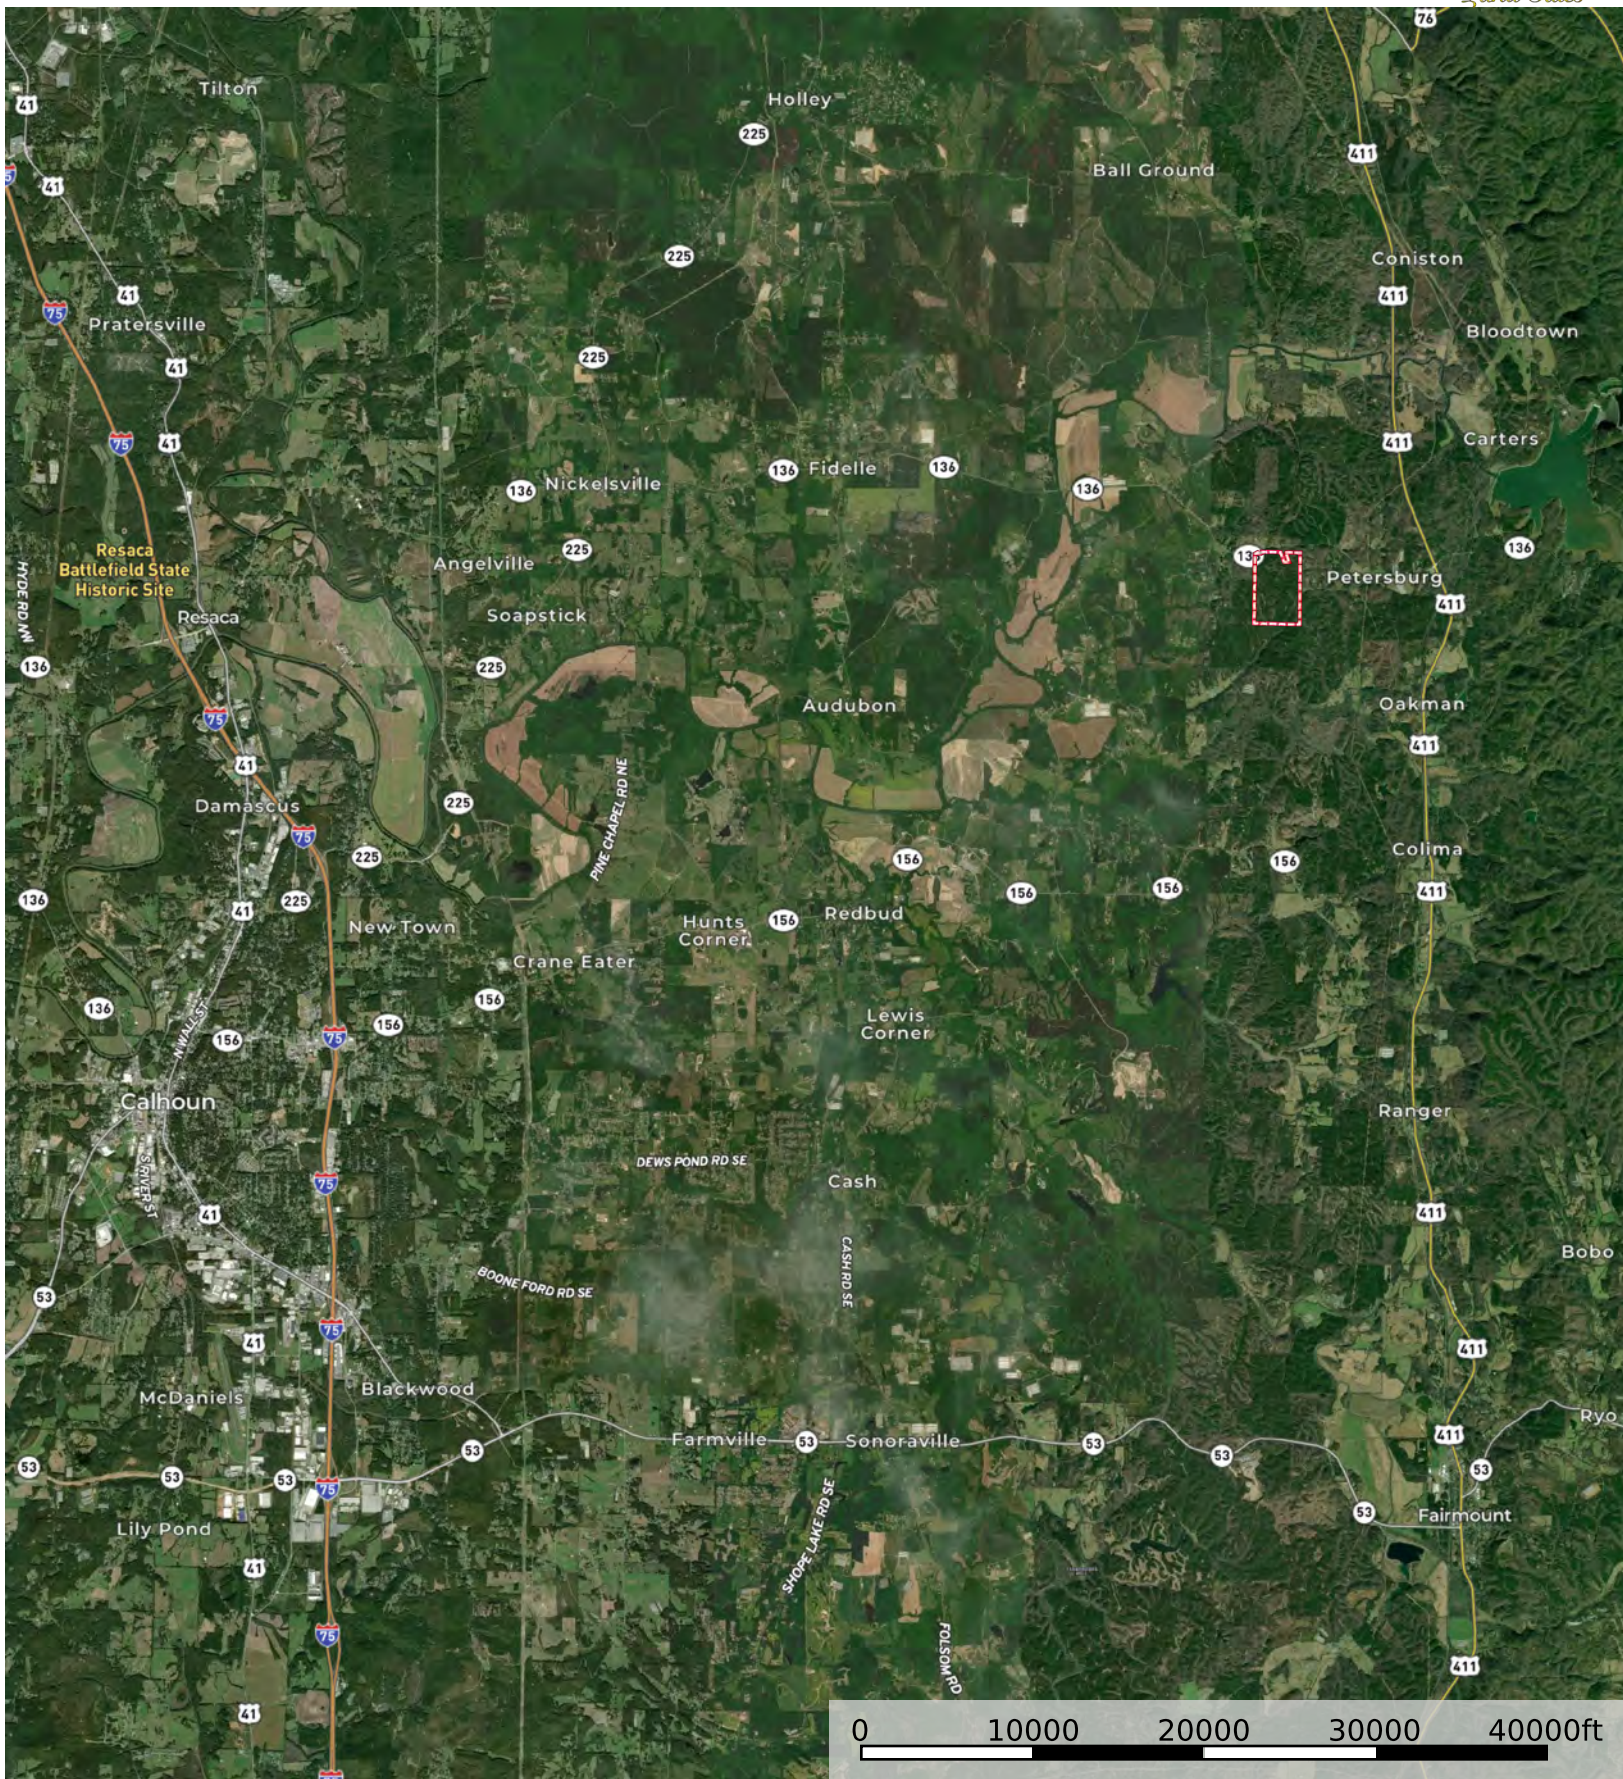

Nickelsville Road Tract

Gordon County, Georgia, 250 AC +/-

Boundary

Nickelsville Road Tract

Gordon County, Georgia, 250 AC +/-

 Boundary

Boundary