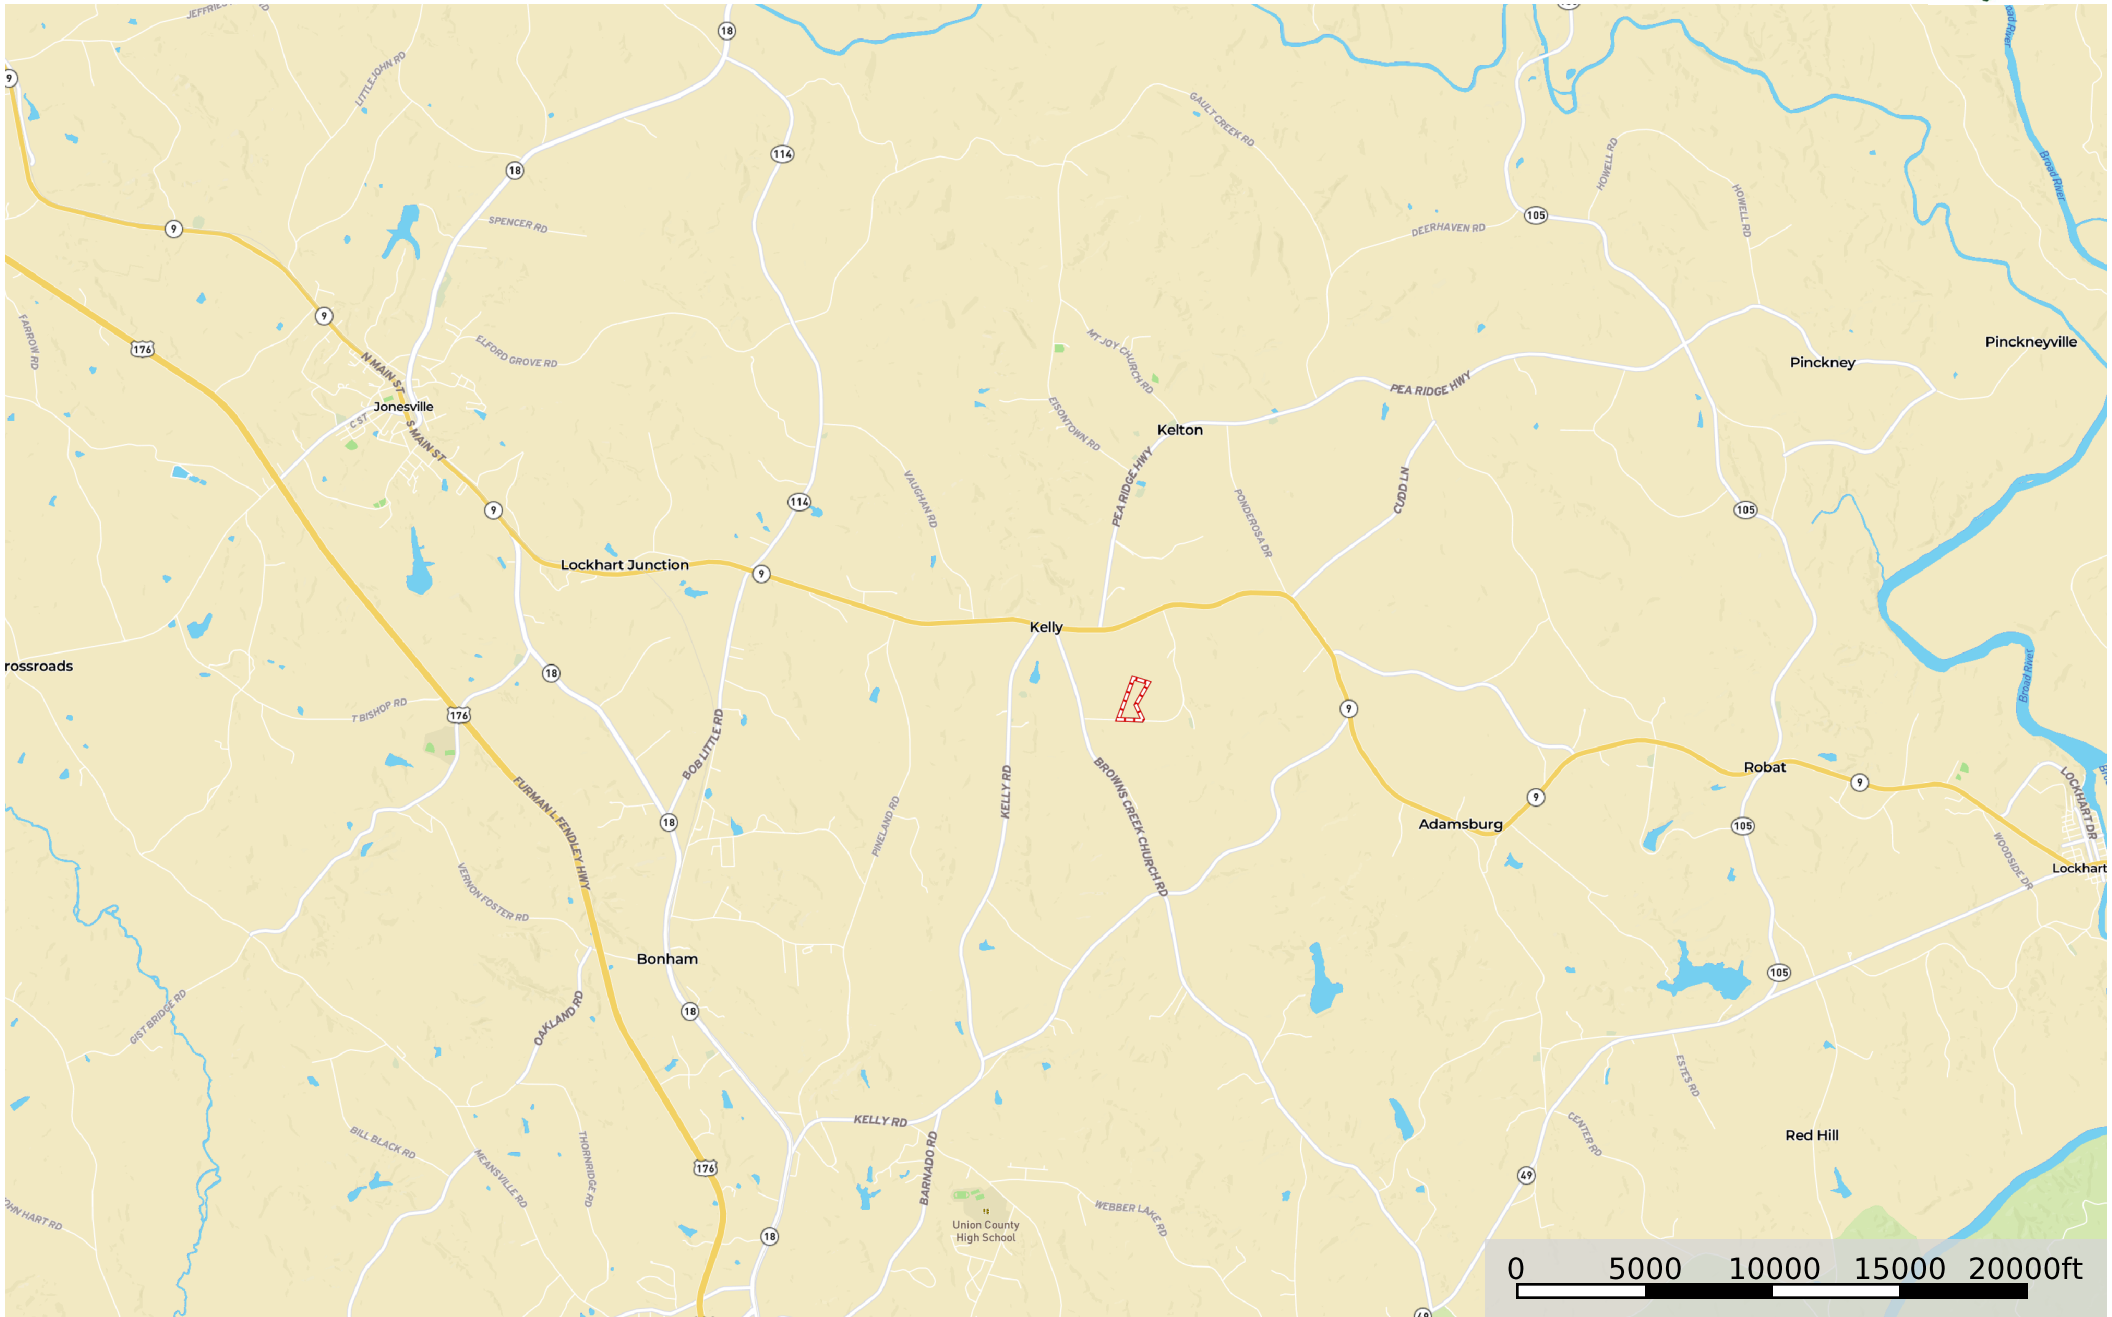

Faucet

Union County, South Carolina, 26.5 AC +/-

Boundary