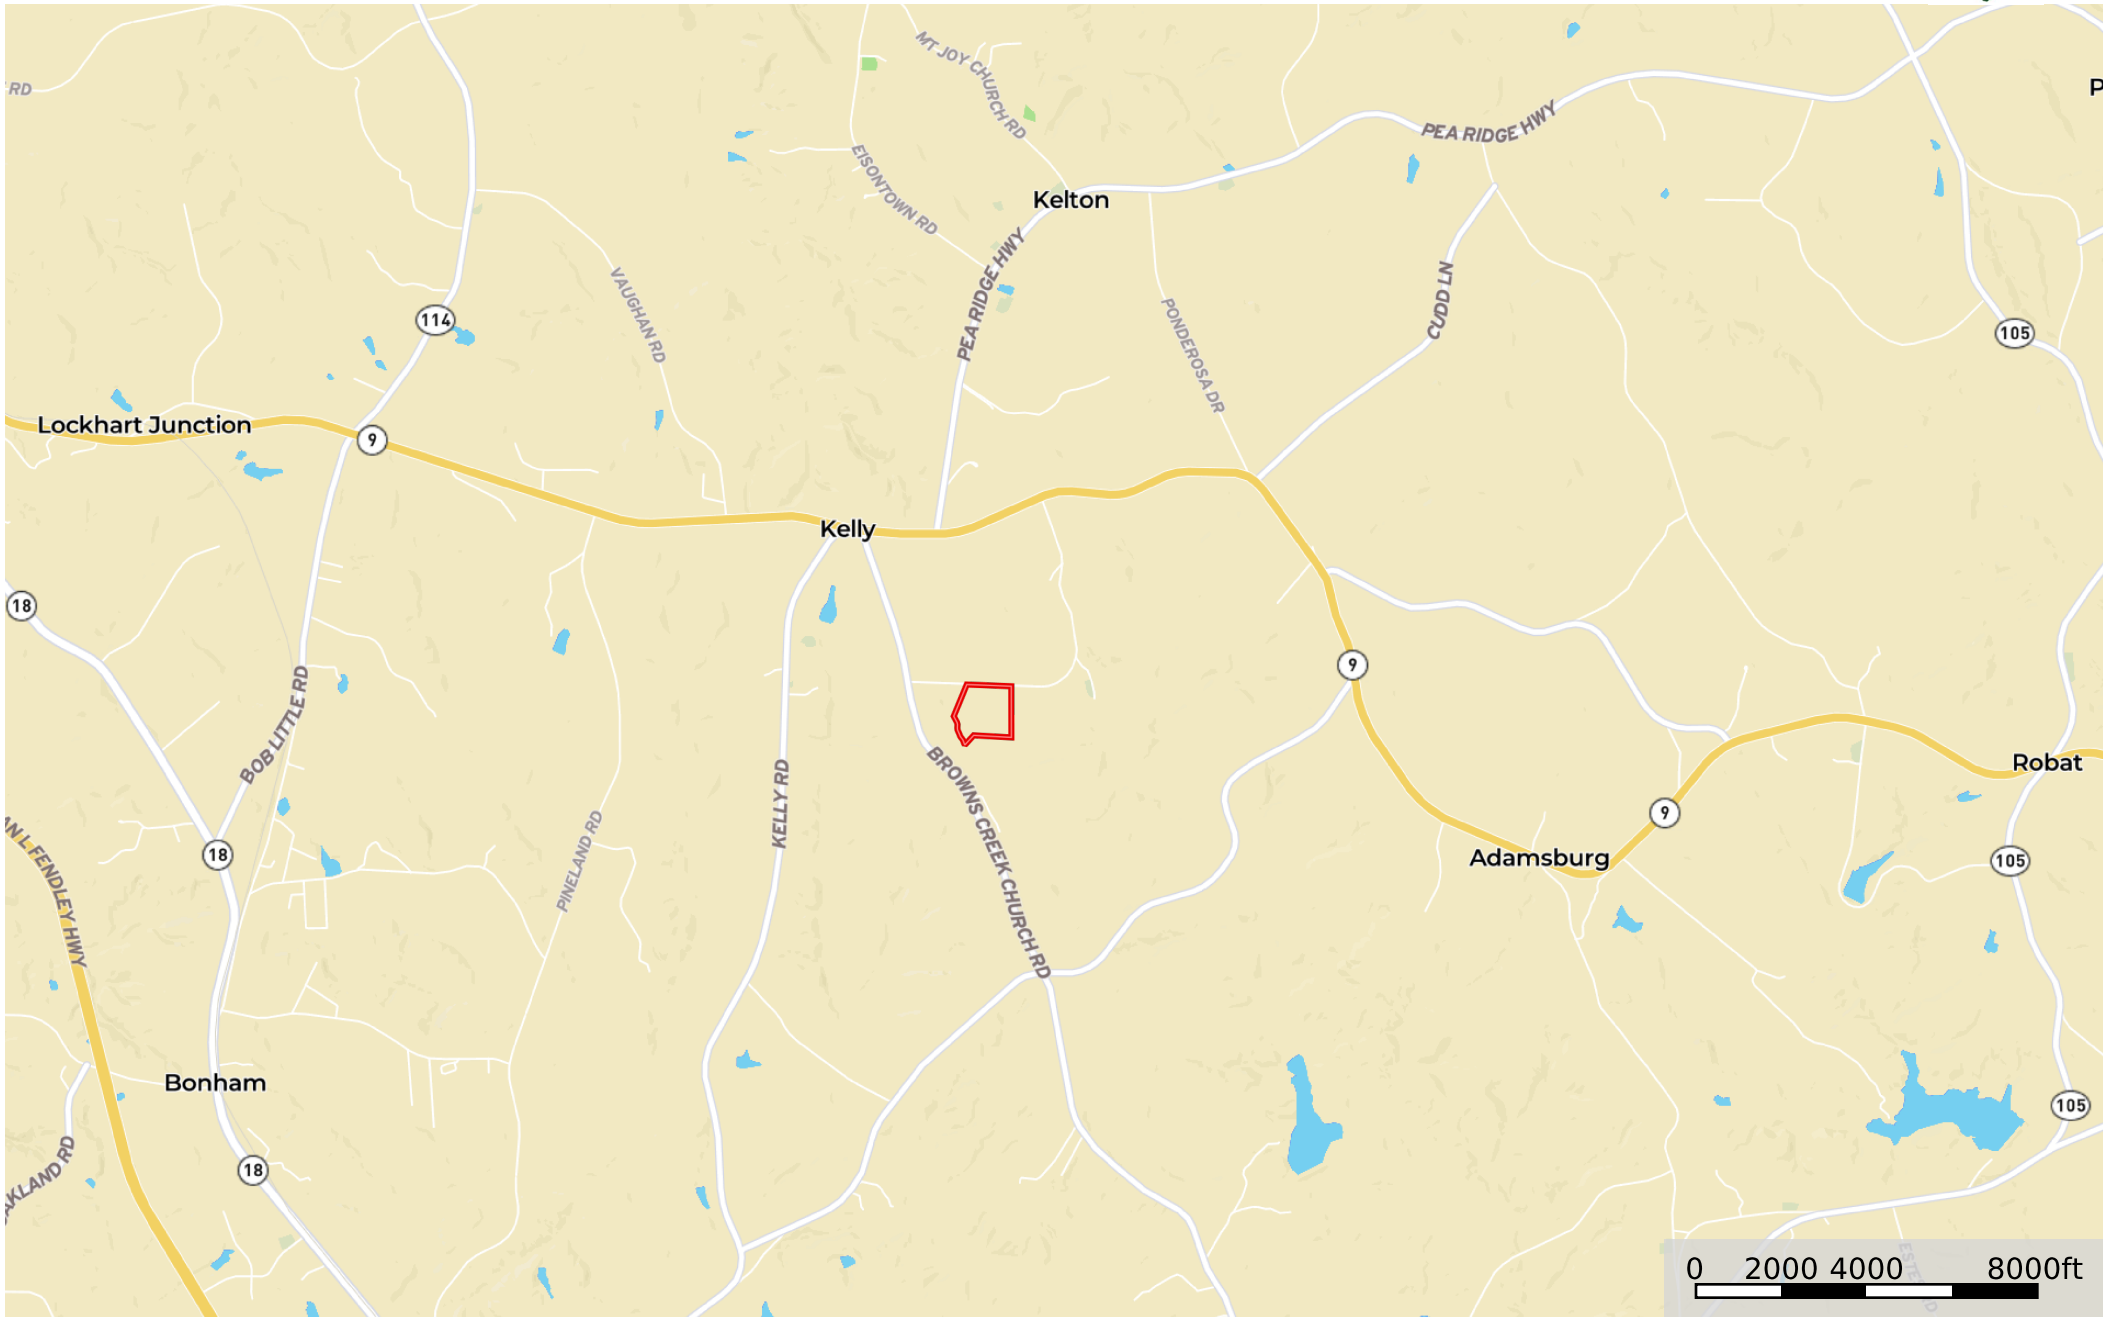

Faucet

Union County, South Carolina, 26.5 AC +/-

Boundary