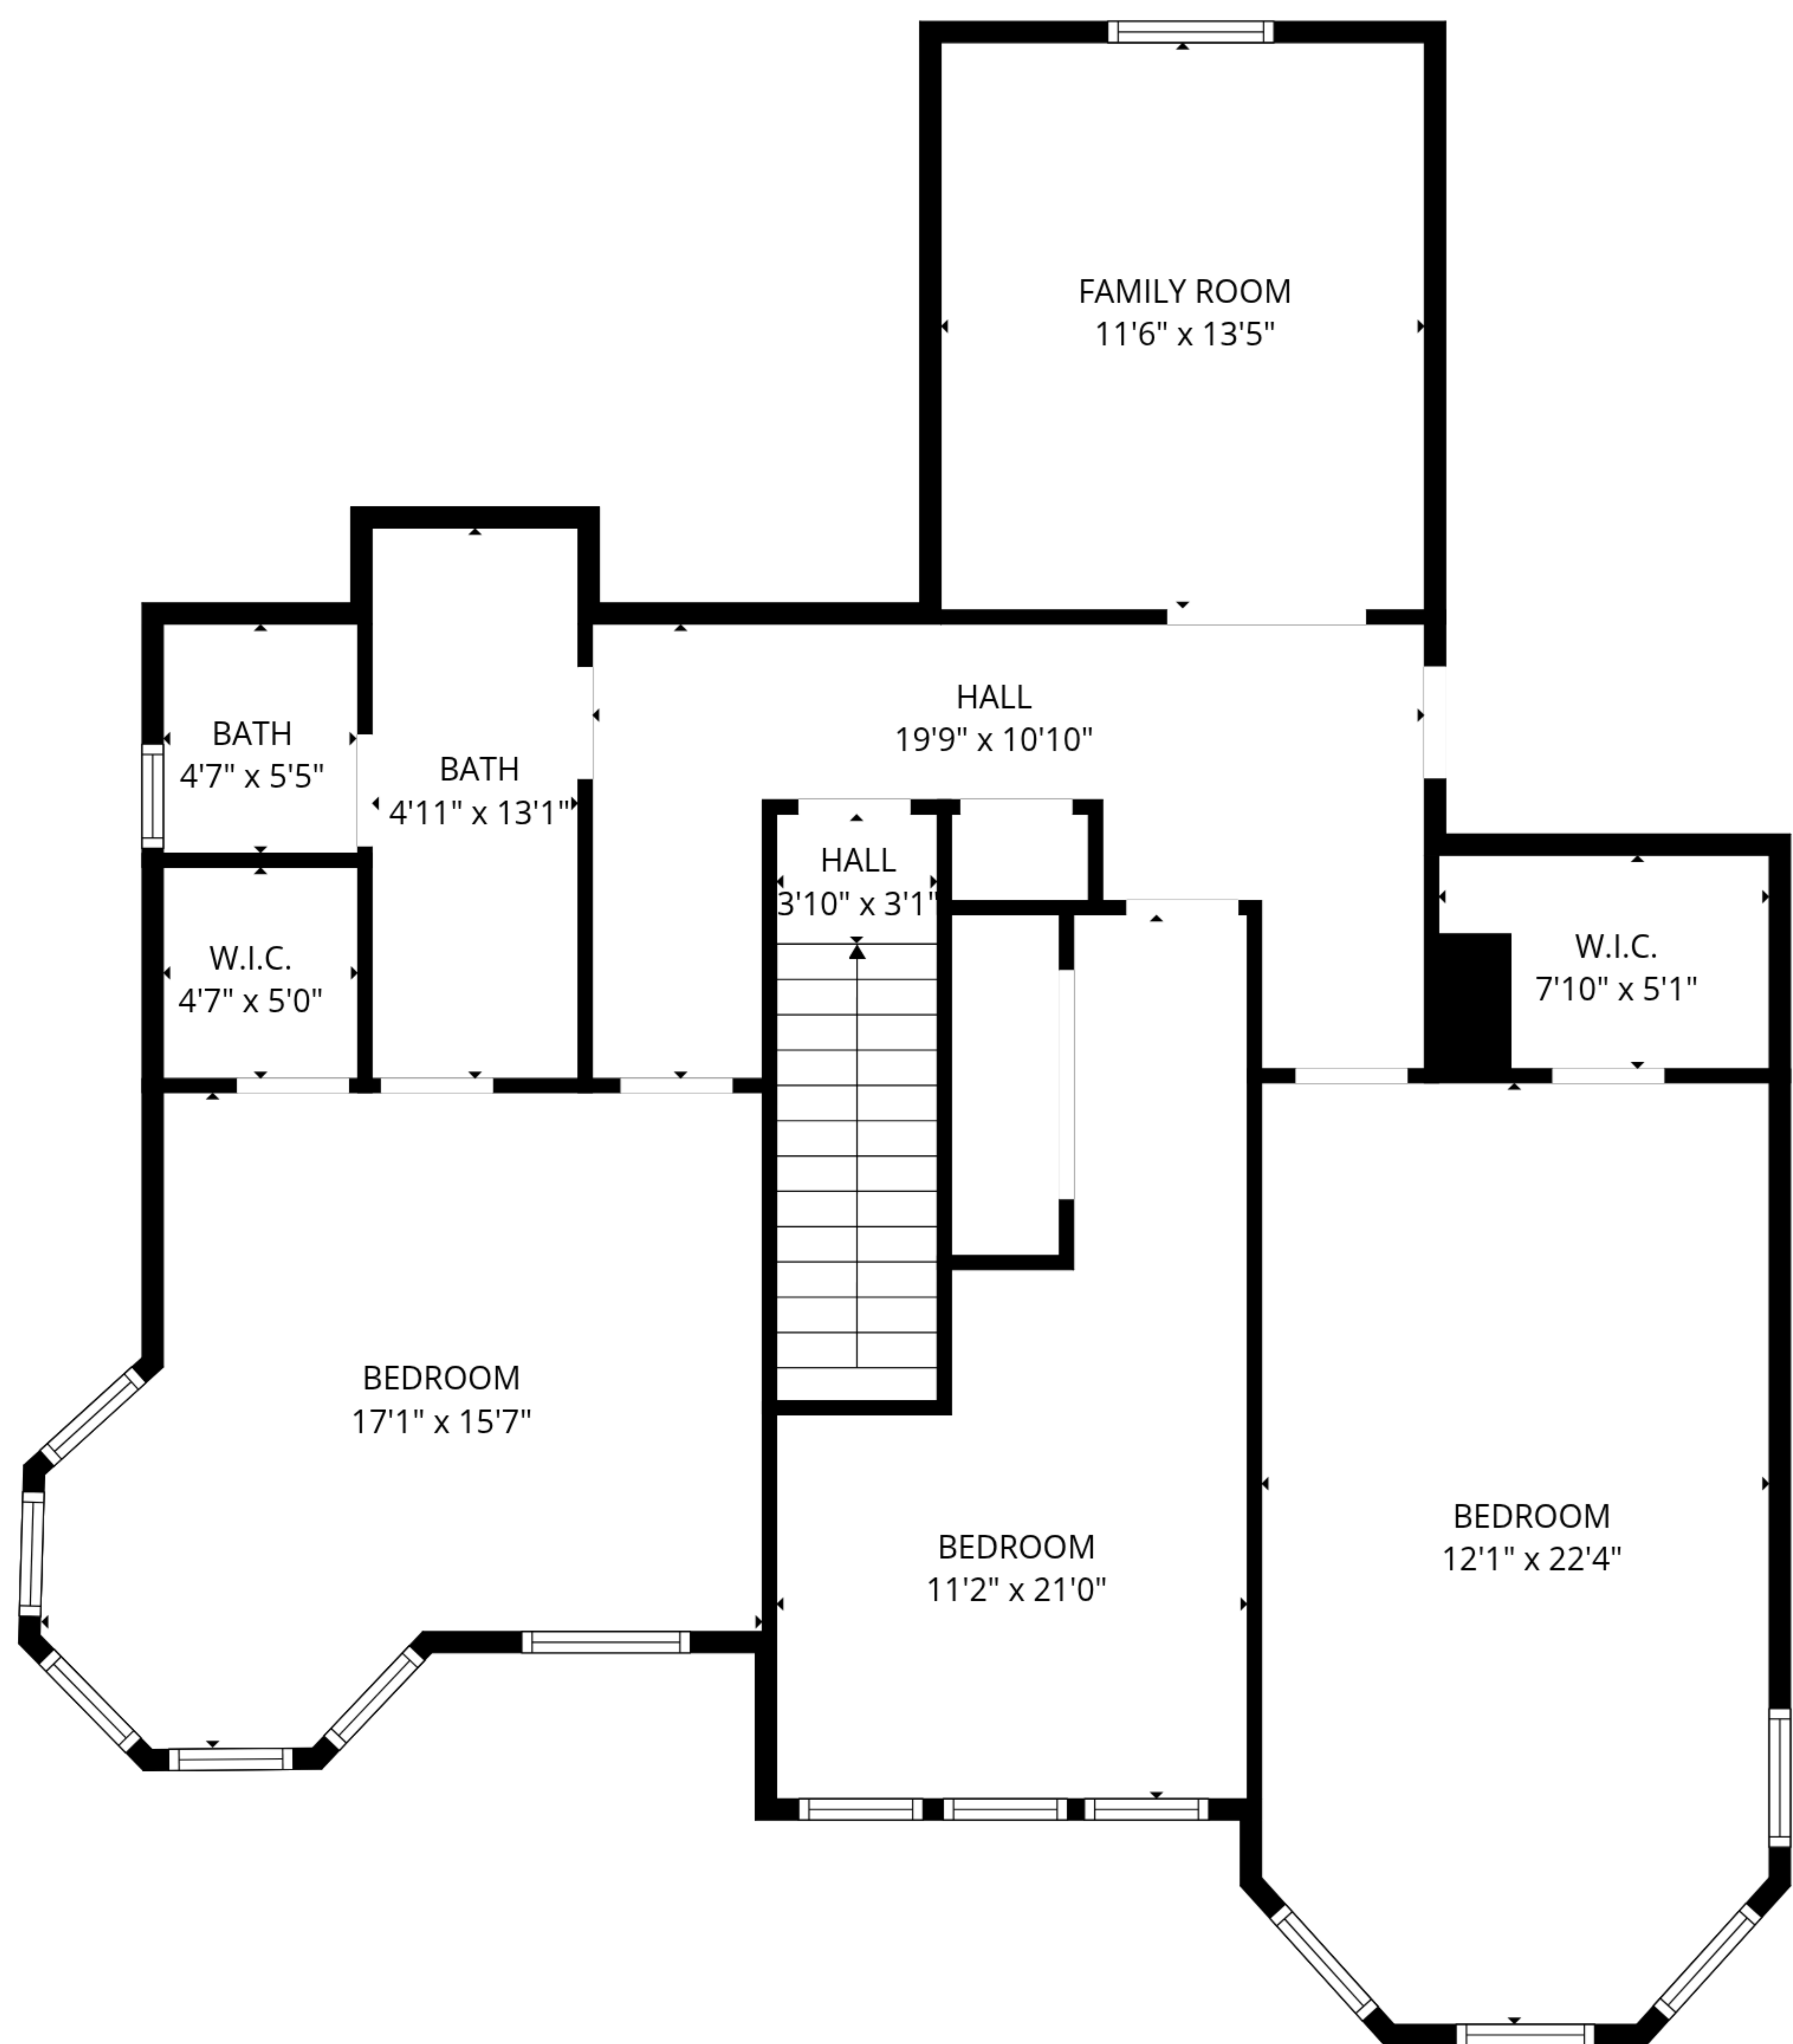

TOTAL: 5052 sq. ft
 FLOOR 1: 3122 sq. ft, FLOOR 2: 1930 sq. ft
 EXCLUDED AREAS: GARAGE: 639 sq. ft, SCREENED PORCH: 215 sq. ft, WALLS: 377 sq. ft

TOTAL: 5052 sq. ft
 FLOOR 1: 3122 sq. ft, FLOOR 2: 1930 sq. ft
 EXCLUDED AREAS: GARAGE: 639 sq. ft, SCREENED PORCH: 215 sq. ft, WALLS: 377 sq. ft

TOTAL: 5052 sq. ft
 FLOOR 1: 3122 sq. ft, FLOOR 2: 1930 sq. ft
 EXCLUDED AREAS: GARAGE: 639 sq. ft, SCREENED PORCH: 215 sq. ft, WALLS: 377 sq. ft