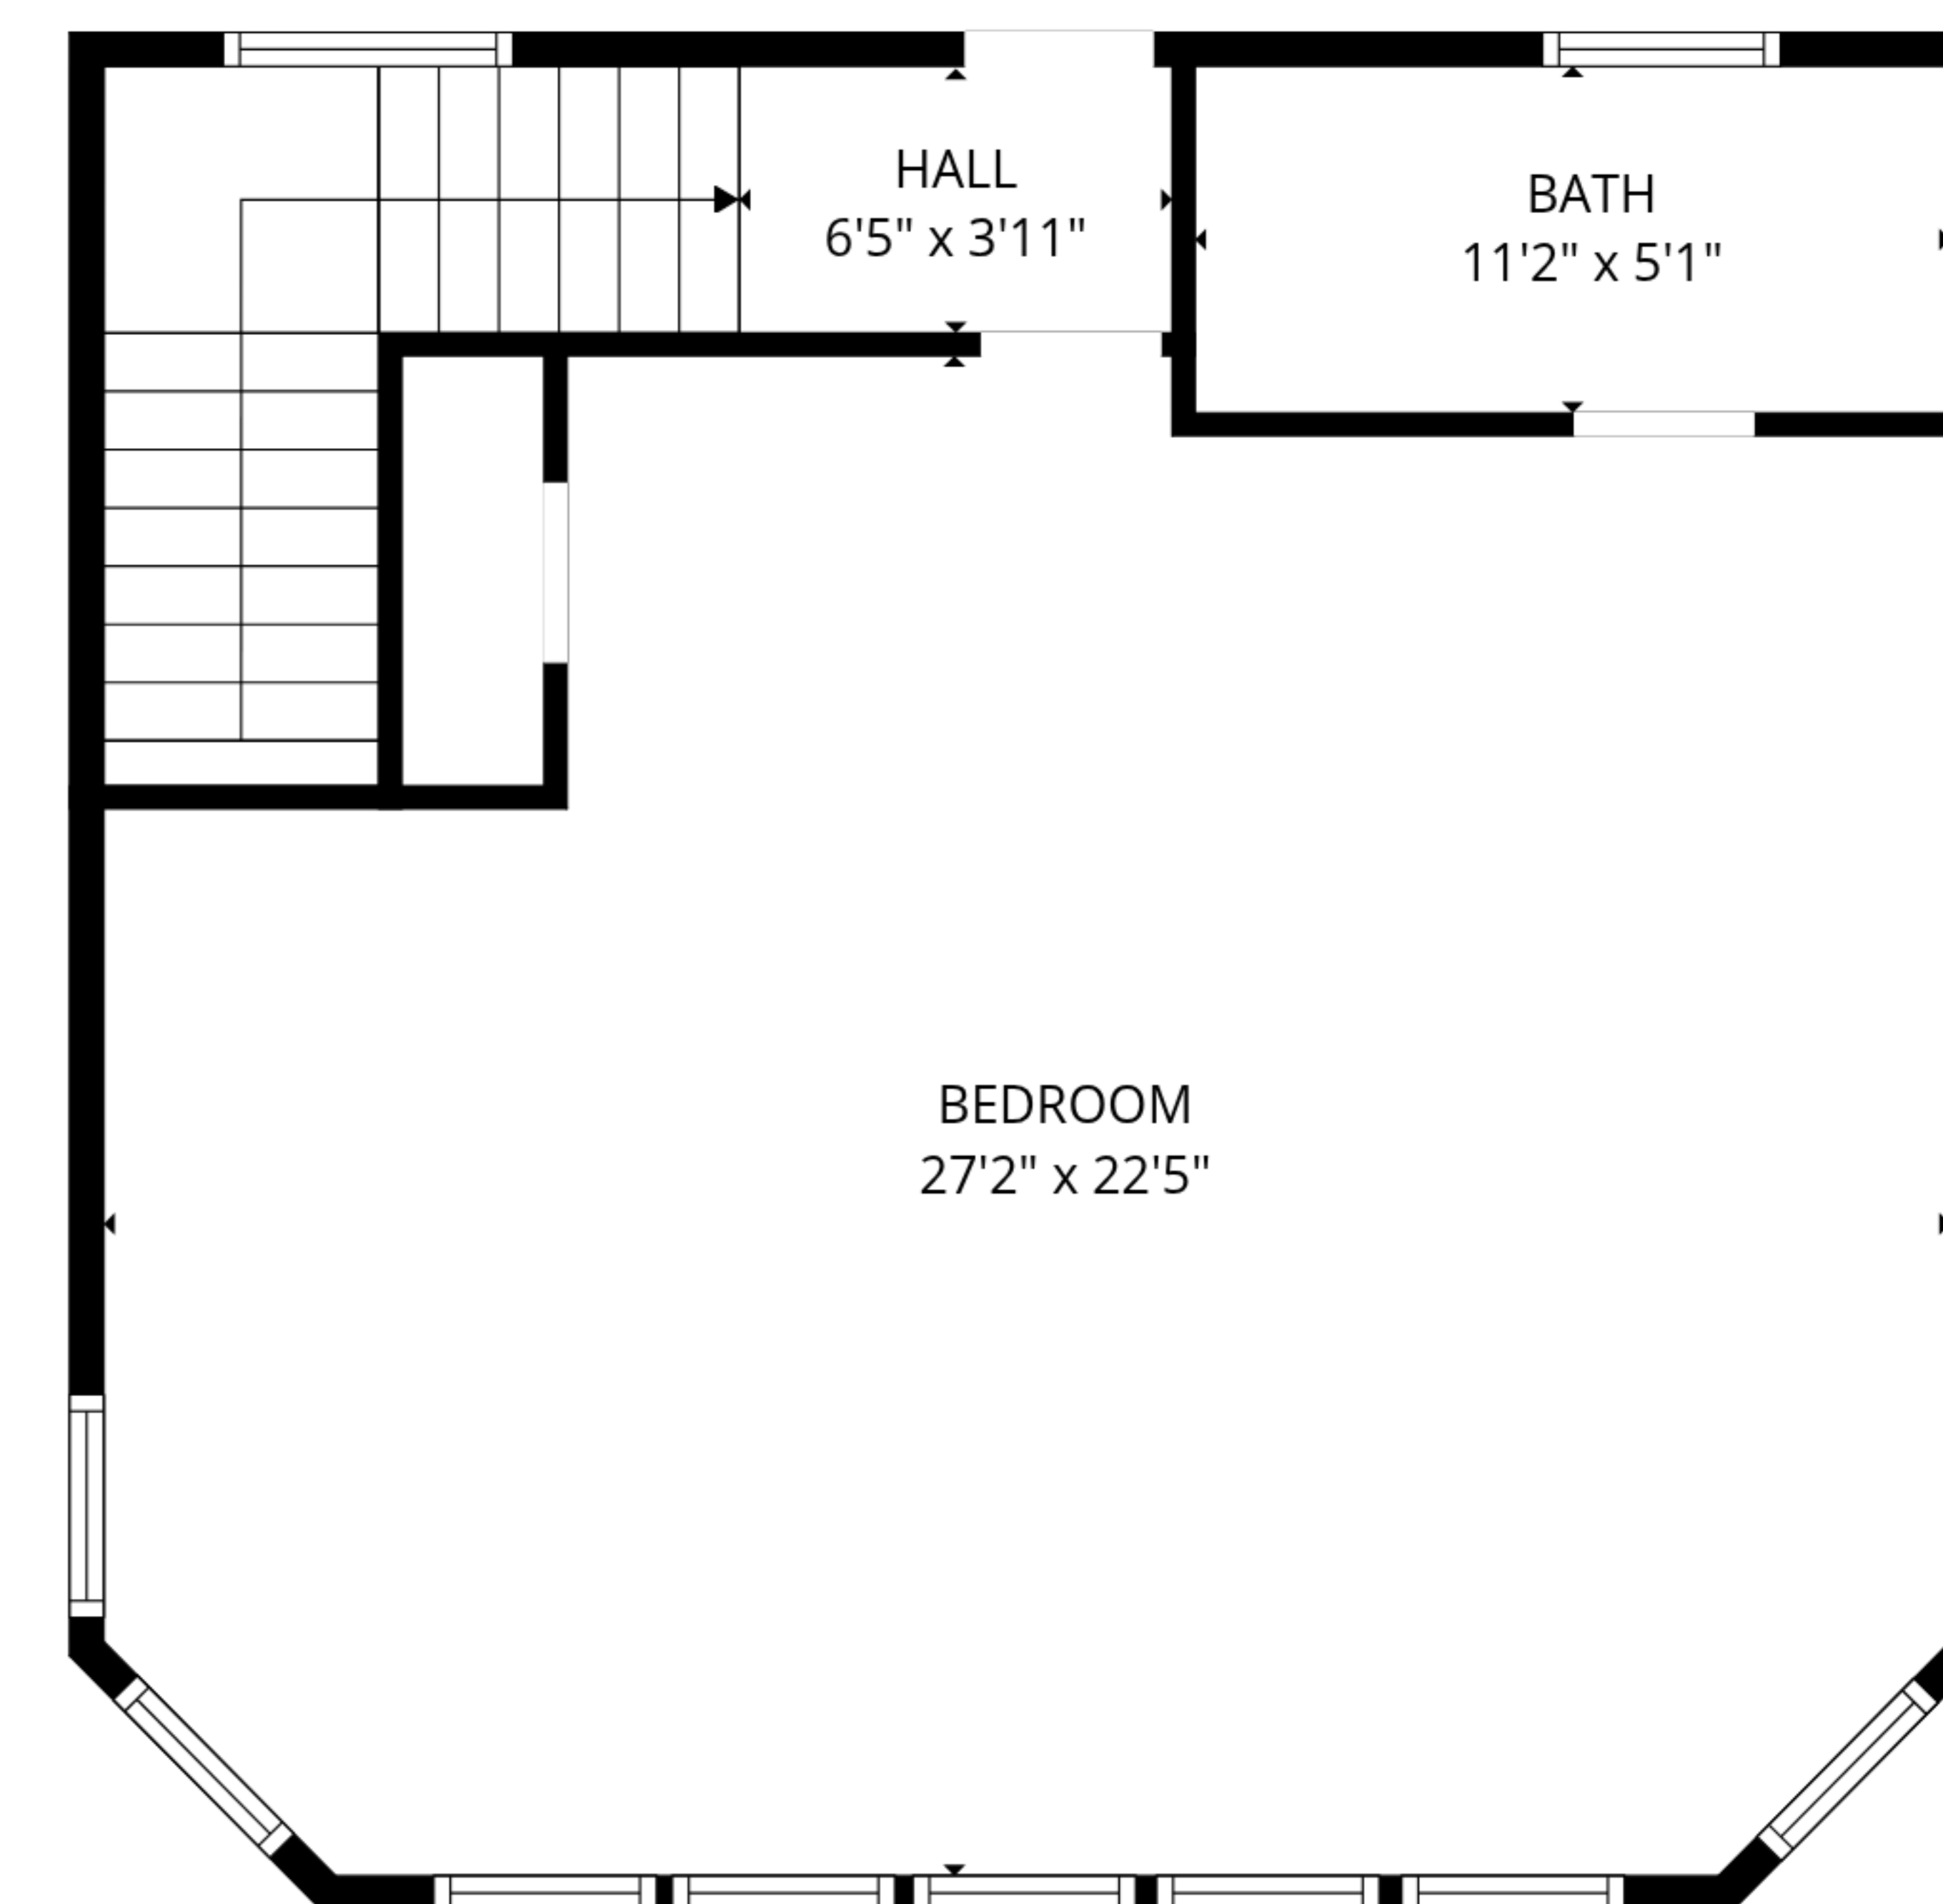

TOTAL: 5052 sq. ft
 FLOOR 1: 3122 sq. ft, FLOOR 2: 1930 sq. ft
 EXCLUDED AREAS: GARAGE: 639 sq. ft, SCREENED PORCH: 215 sq. ft, WALLS: 377 sq. ft

TOTAL: 5052 sq. ft
 FLOOR 1: 3122 sq. ft, FLOOR 2: 1930 sq. ft
 EXCLUDED AREAS: GARAGE: 639 sq. ft, SCREENED PORCH: 215 sq. ft, WALLS: 377 sq. ft

TOTAL: 5052 sq. ft
 FLOOR 1: 3122 sq. ft, FLOOR 2: 1930 sq. ft
 EXCLUDED AREAS: GARAGE: 639 sq. ft, SCREENED PORCH: 215 sq. ft, WALLS: 377 sq. ft