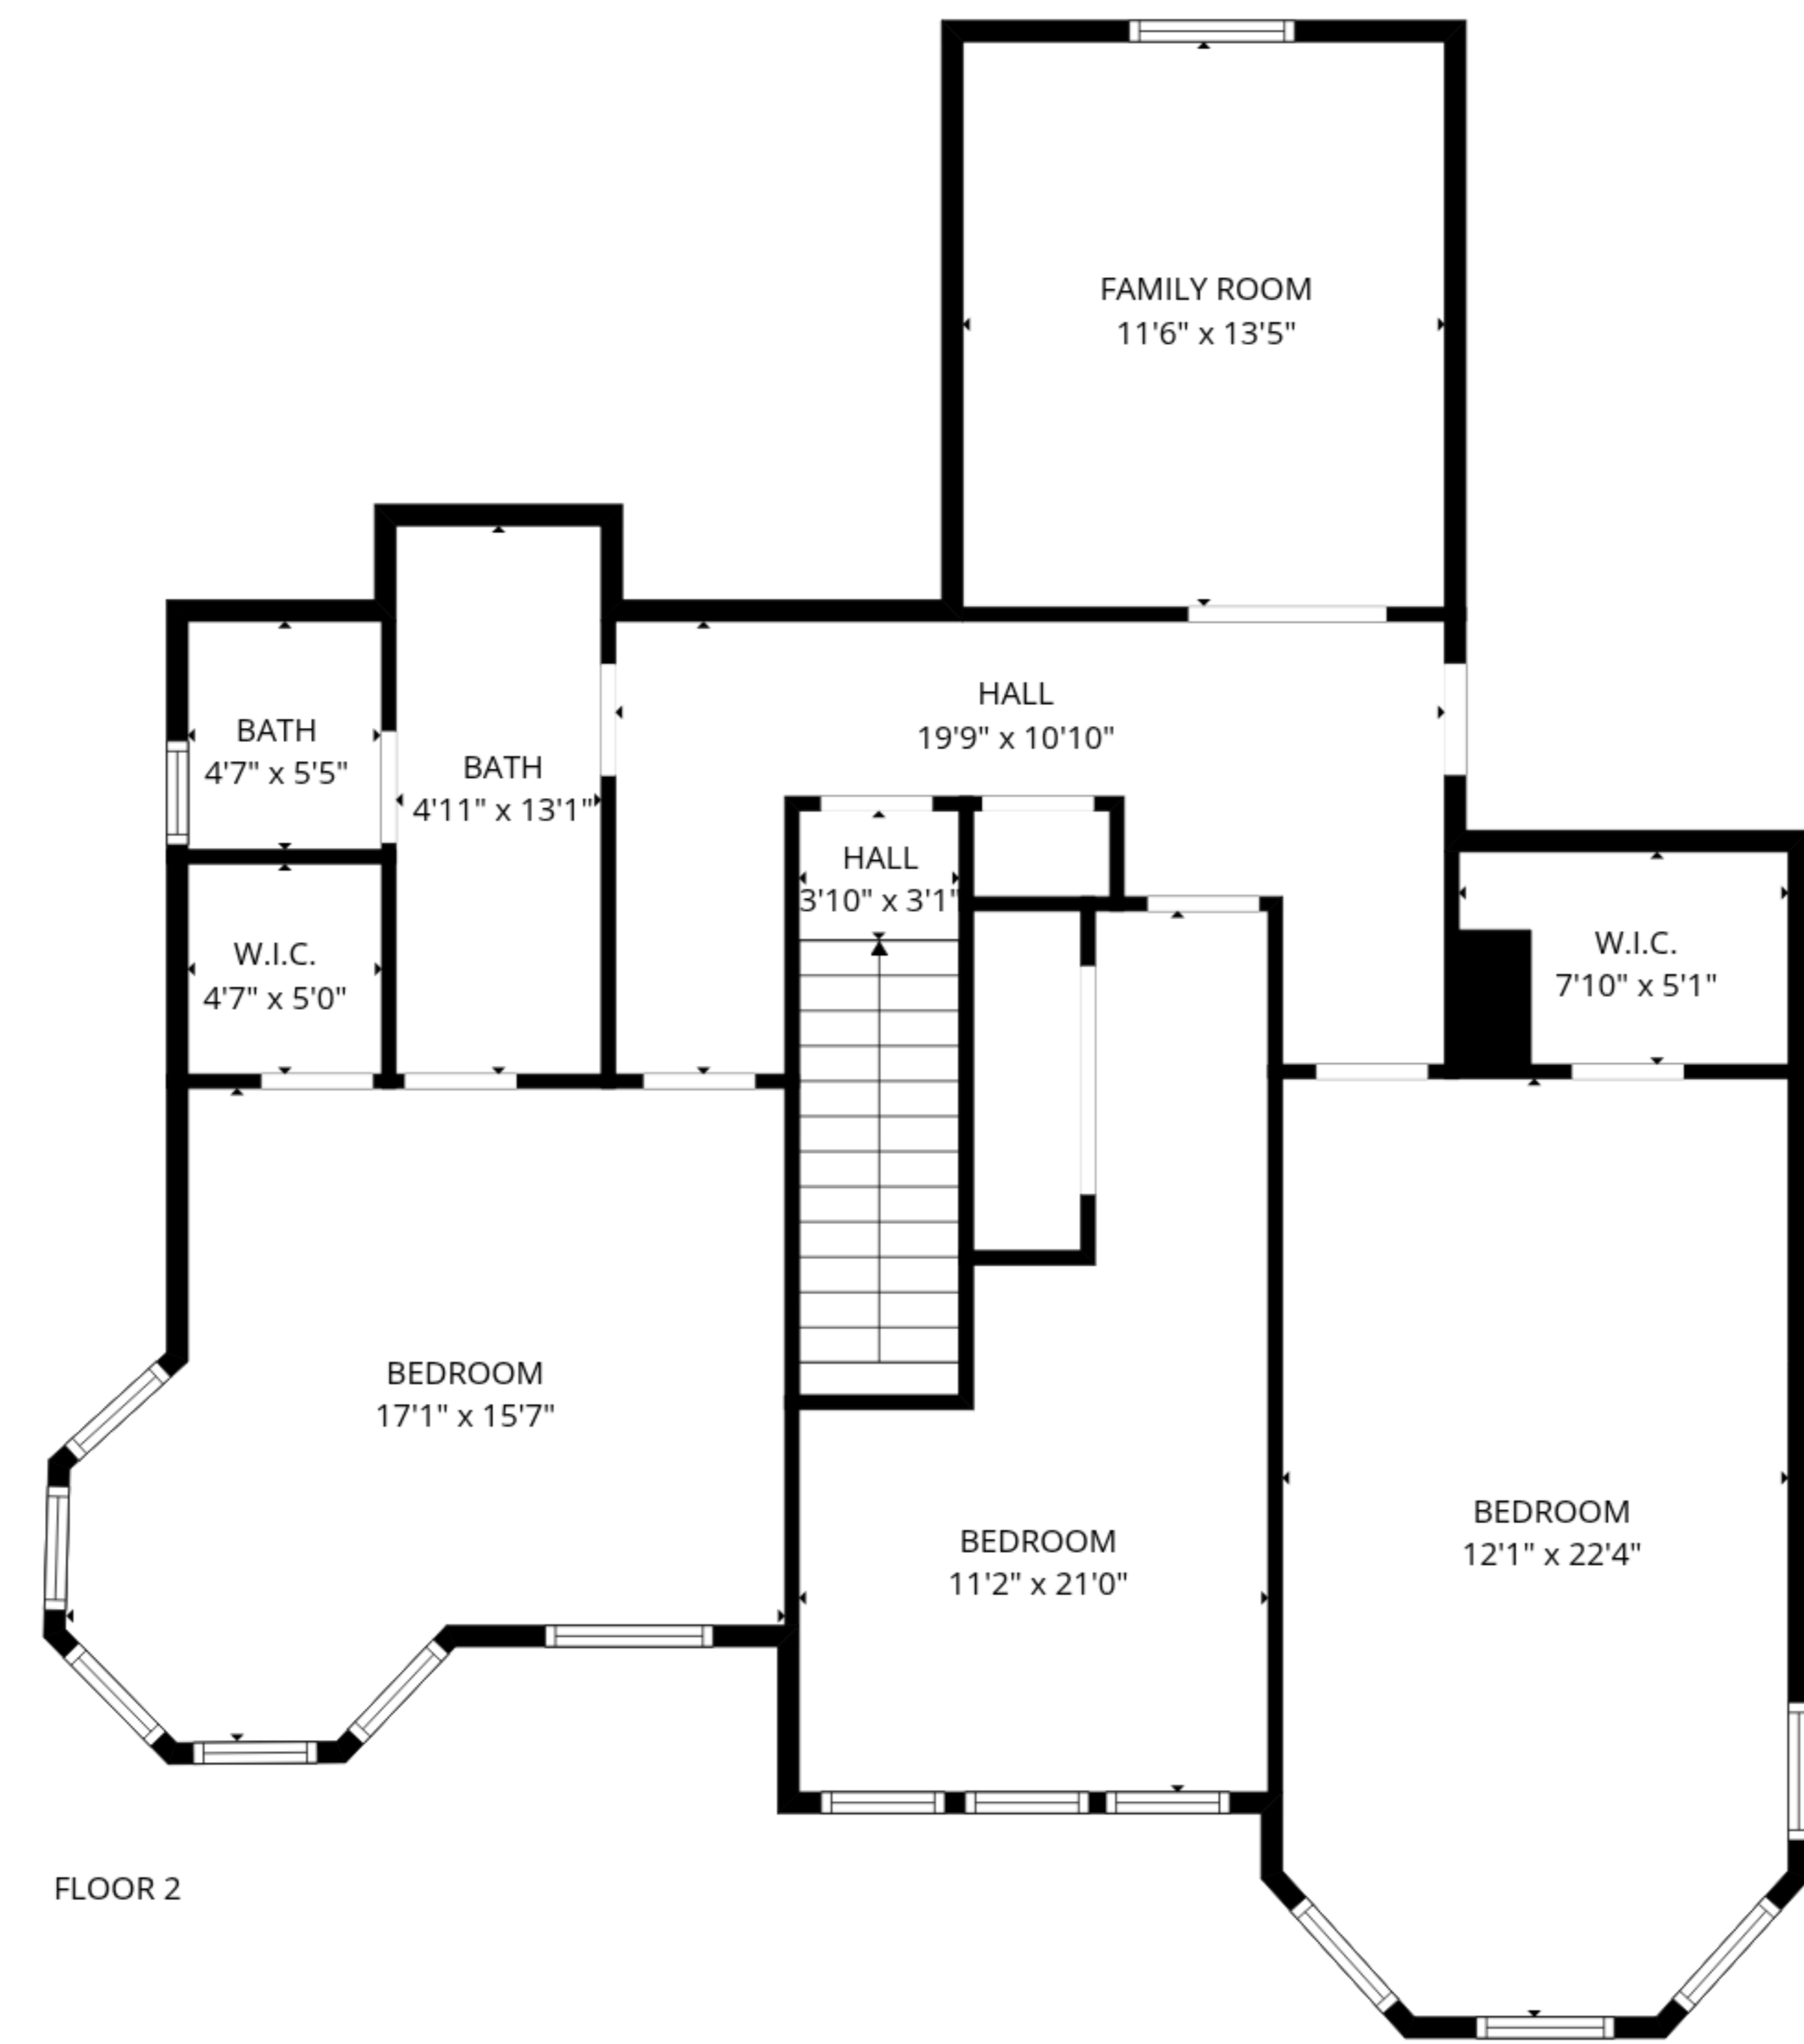

TOTAL: 5052 sq. ft
 FLOOR 1: 3122 sq. ft, FLOOR 2: 1930 sq. ft
 EXCLUDED AREAS: GARAGE: 639 sq. ft, SCREENED PORCH: 215 sq. ft, WALLS: 377 sq. ft

TOTAL: 5052 sq. ft
 FLOOR 1: 3122 sq. ft, FLOOR 2: 1930 sq. ft
 EXCLUDED AREAS: GARAGE: 639 sq. ft, SCREENED PORCH: 215 sq. ft, WALLS: 377 sq. ft

TOTAL: 5052 sq. ft
 FLOOR 1: 3122 sq. ft, FLOOR 2: 1930 sq. ft
 EXCLUDED AREAS: GARAGE: 639 sq. ft, SCREENED PORCH: 215 sq. ft, WALLS: 377 sq. ft