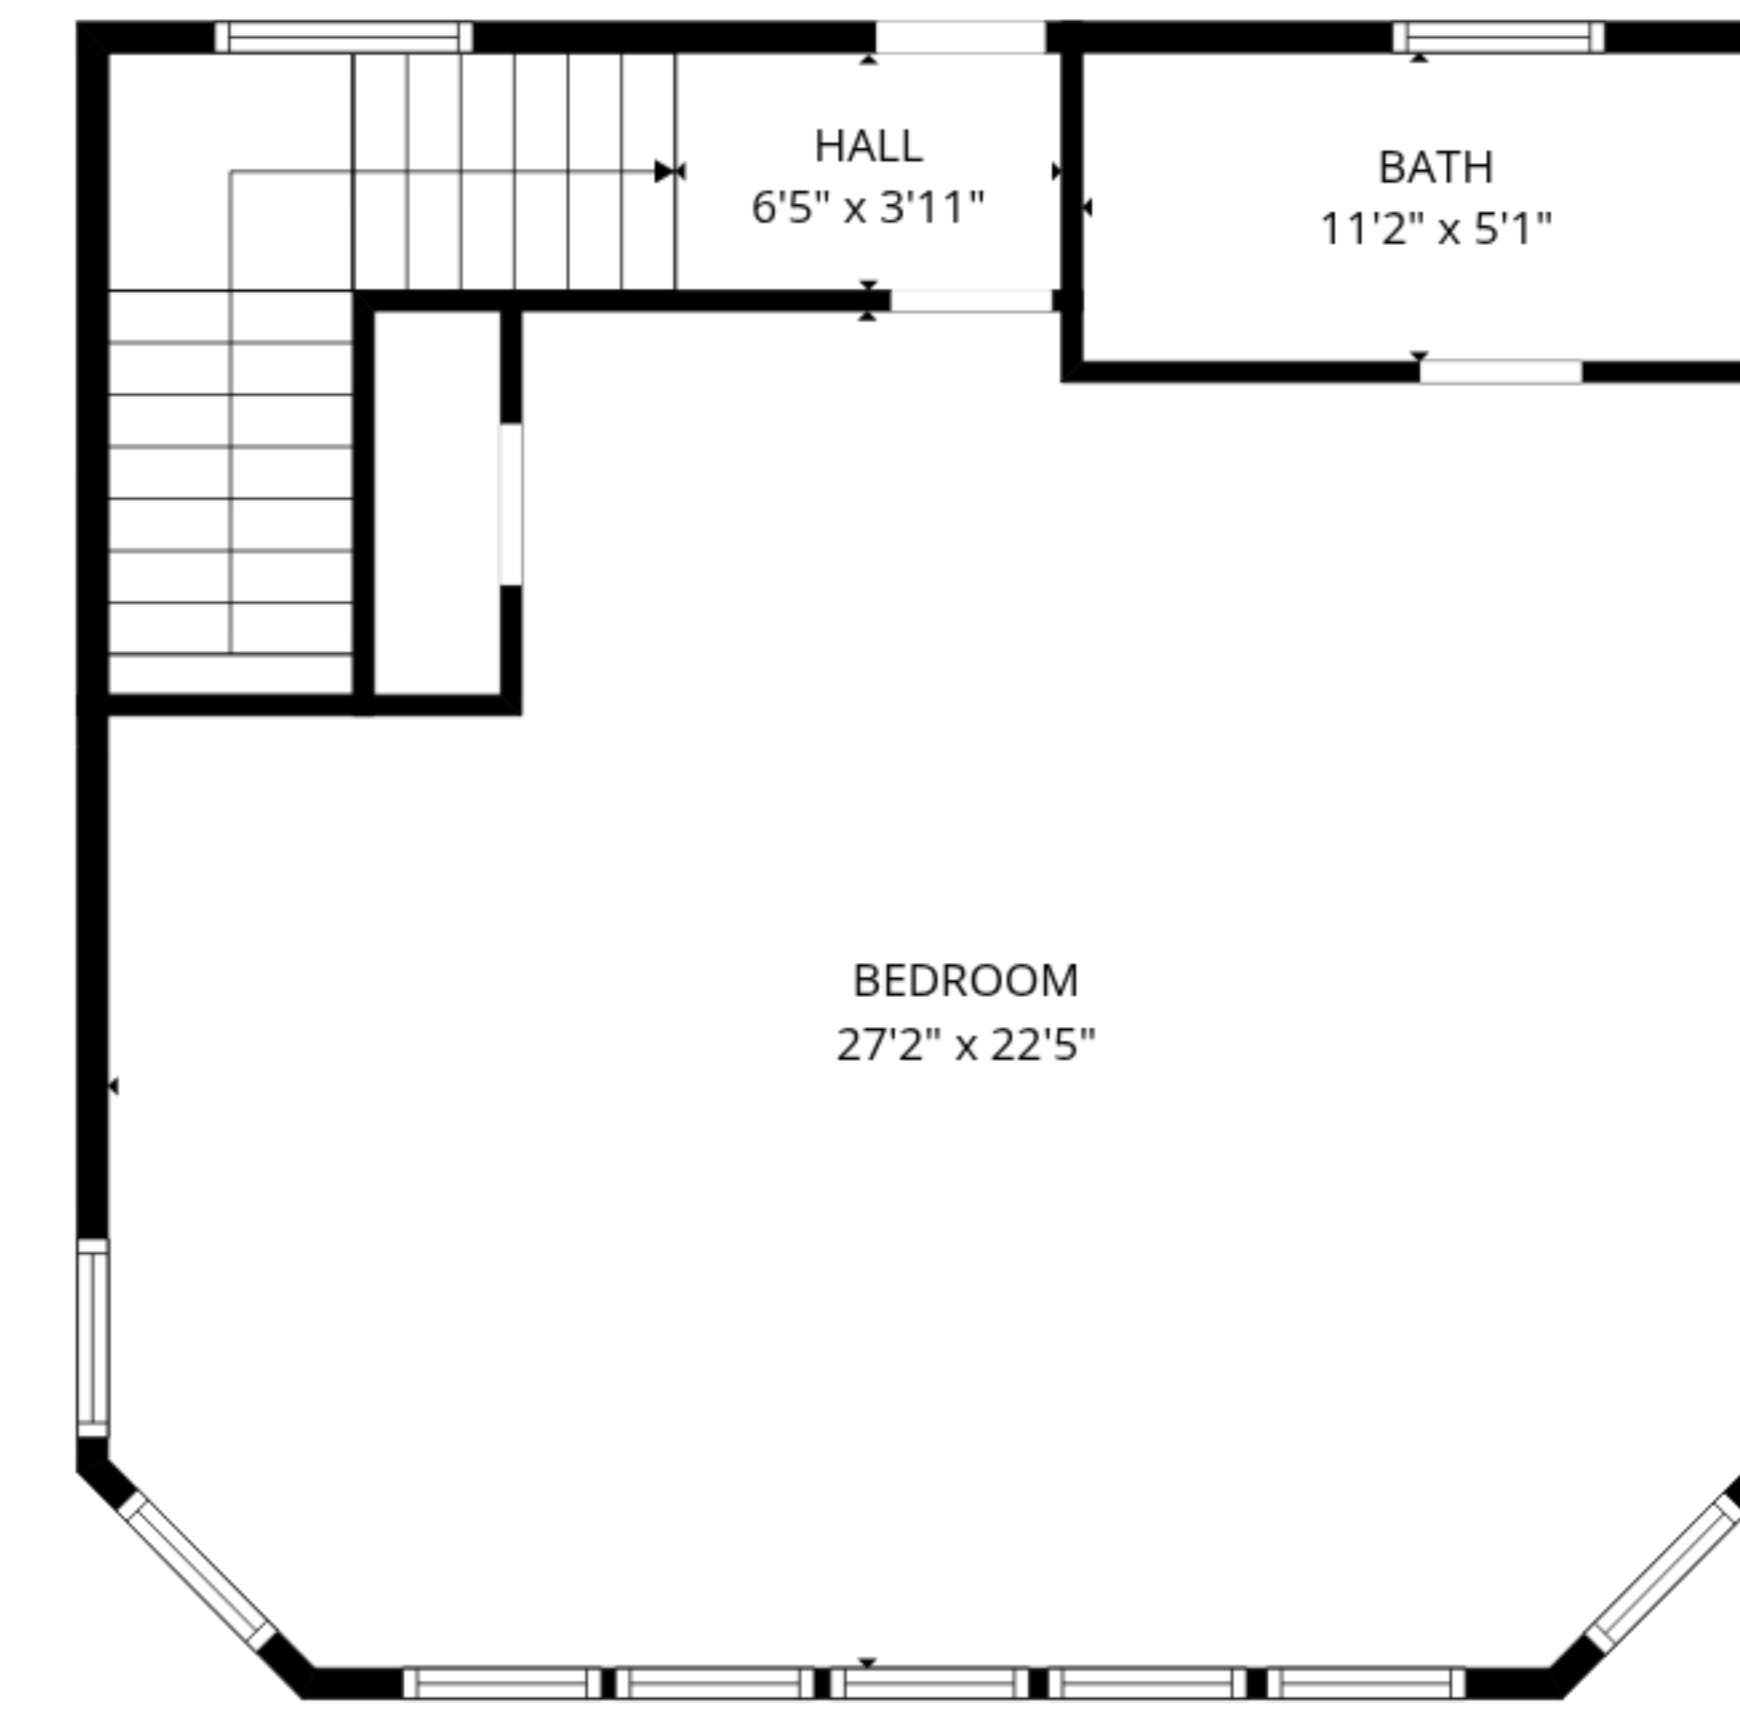

TOTAL: 5052 sq. ft
 FLOOR 1: 3122 sq. ft, FLOOR 2: 1930 sq. ft
 EXCLUDED AREAS: GARAGE: 639 sq. ft, SCREENED PORCH: 215 sq. ft, WALLS: 377 sq. ft

TOTAL: 5052 sq. ft
 FLOOR 1: 3122 sq. ft, FLOOR 2: 1930 sq. ft
 EXCLUDED AREAS: GARAGE: 639 sq. ft, SCREENED PORCH: 215 sq. ft, WALLS: 377 sq. ft

TOTAL: 5052 sq. ft
 FLOOR 1: 3122 sq. ft, FLOOR 2: 1930 sq. ft
 EXCLUDED AREAS: GARAGE: 639 sq. ft, SCREENED PORCH: 215 sq. ft, WALLS: 377 sq. ft