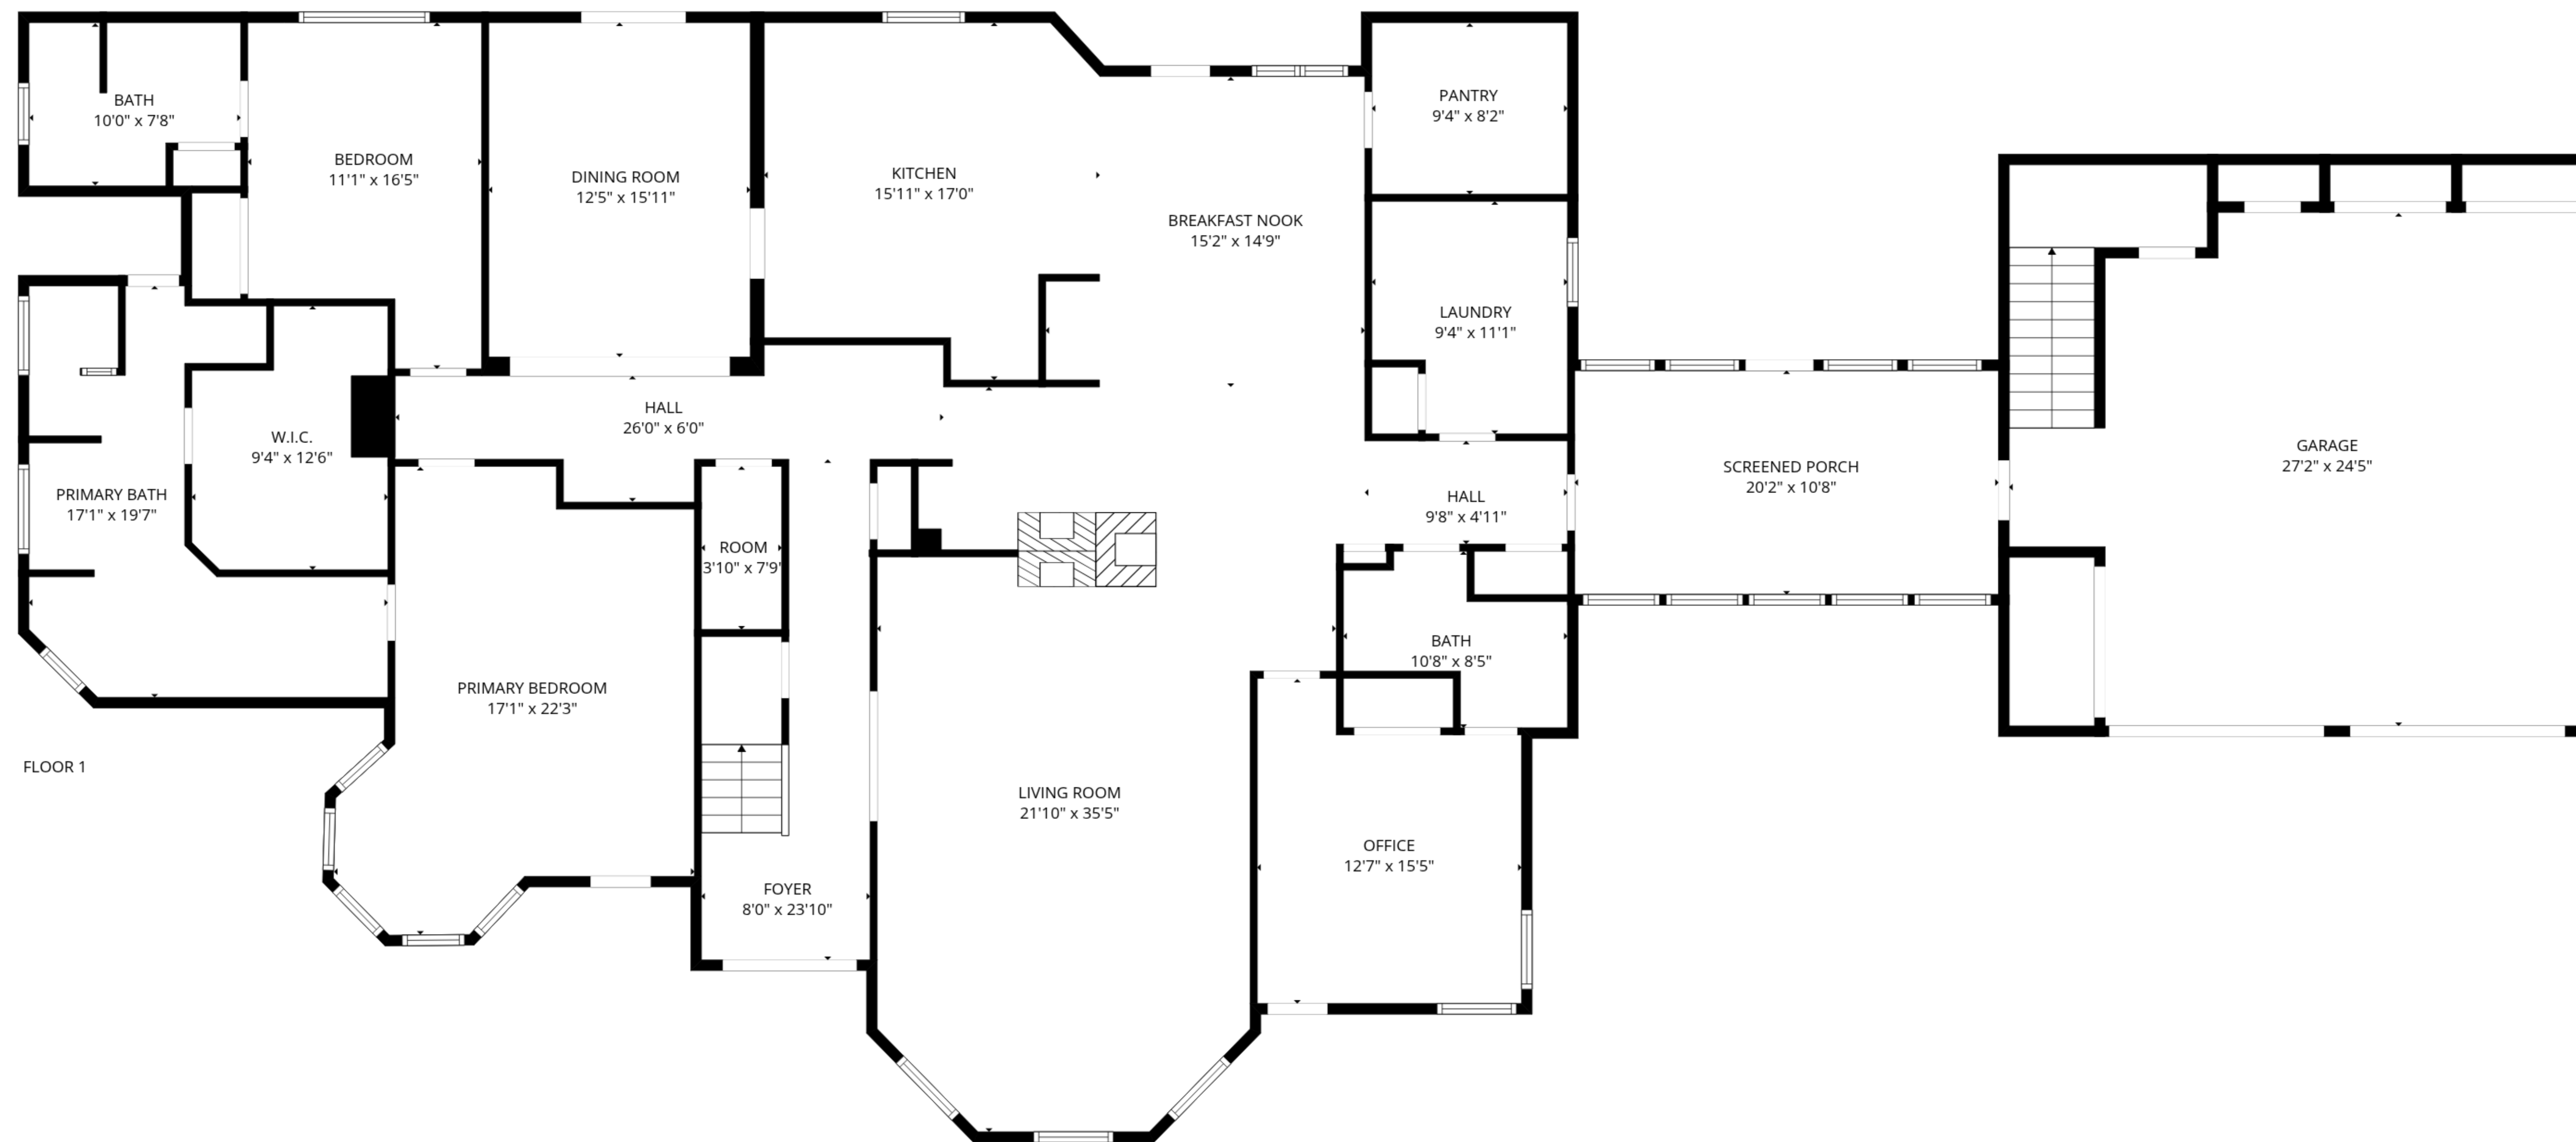

TOTAL: 5052 sq. ft
 FLOOR 1: 3122 sq. ft, FLOOR 2: 1930 sq. ft
 EXCLUDED AREAS: GARAGE: 639 sq. ft, SCREENED PORCH: 215 sq. ft, WALLS: 377 sq. ft

TOTAL: 5052 sq. ft
 FLOOR 1: 3122 sq. ft, FLOOR 2: 1930 sq. ft
 EXCLUDED AREAS: GARAGE: 639 sq. ft, SCREENED PORCH: 215 sq. ft, WALLS: 377 sq. ft

TOTAL: 5052 sq. ft
 FLOOR 1: 3122 sq. ft, FLOOR 2: 1930 sq. ft
 EXCLUDED AREAS: GARAGE: 639 sq. ft, SCREENED PORCH: 215 sq. ft, WALLS: 377 sq. ft