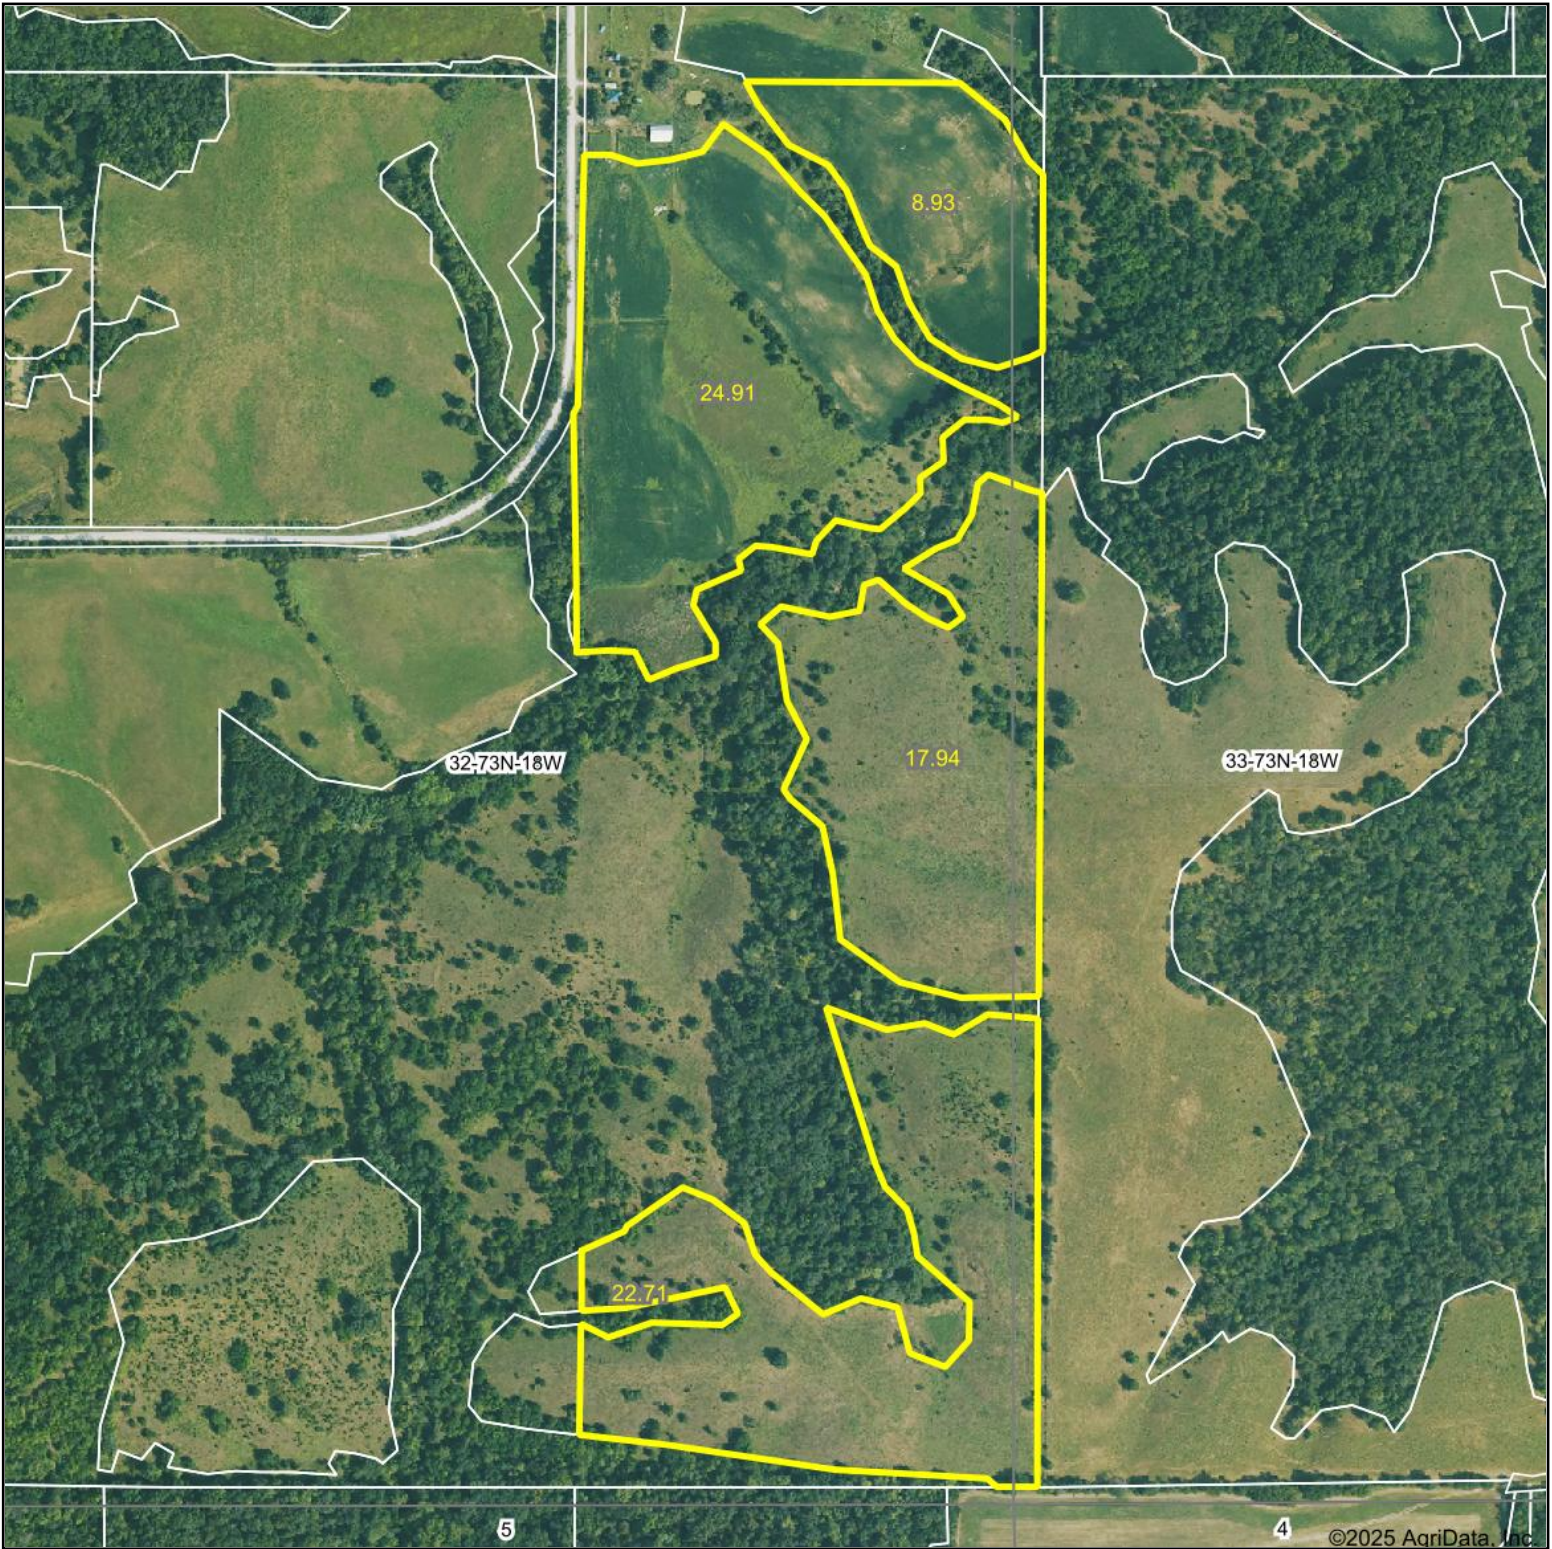

# Aerial Map

\*Boundary Lines are Approximate\*

**Hawkeye  
Real Estate**

Boundary Center: 41° 4' 46.45, -92° 56' 53.79

**32-73N-18W  
Monroe County  
Iowa**

Maps Provided By:

© AgriData, Inc. 2023 www.AgriDataInc.com

11/12/2025

Field borders provided by Farm Service Agency as of 5/21/2008.