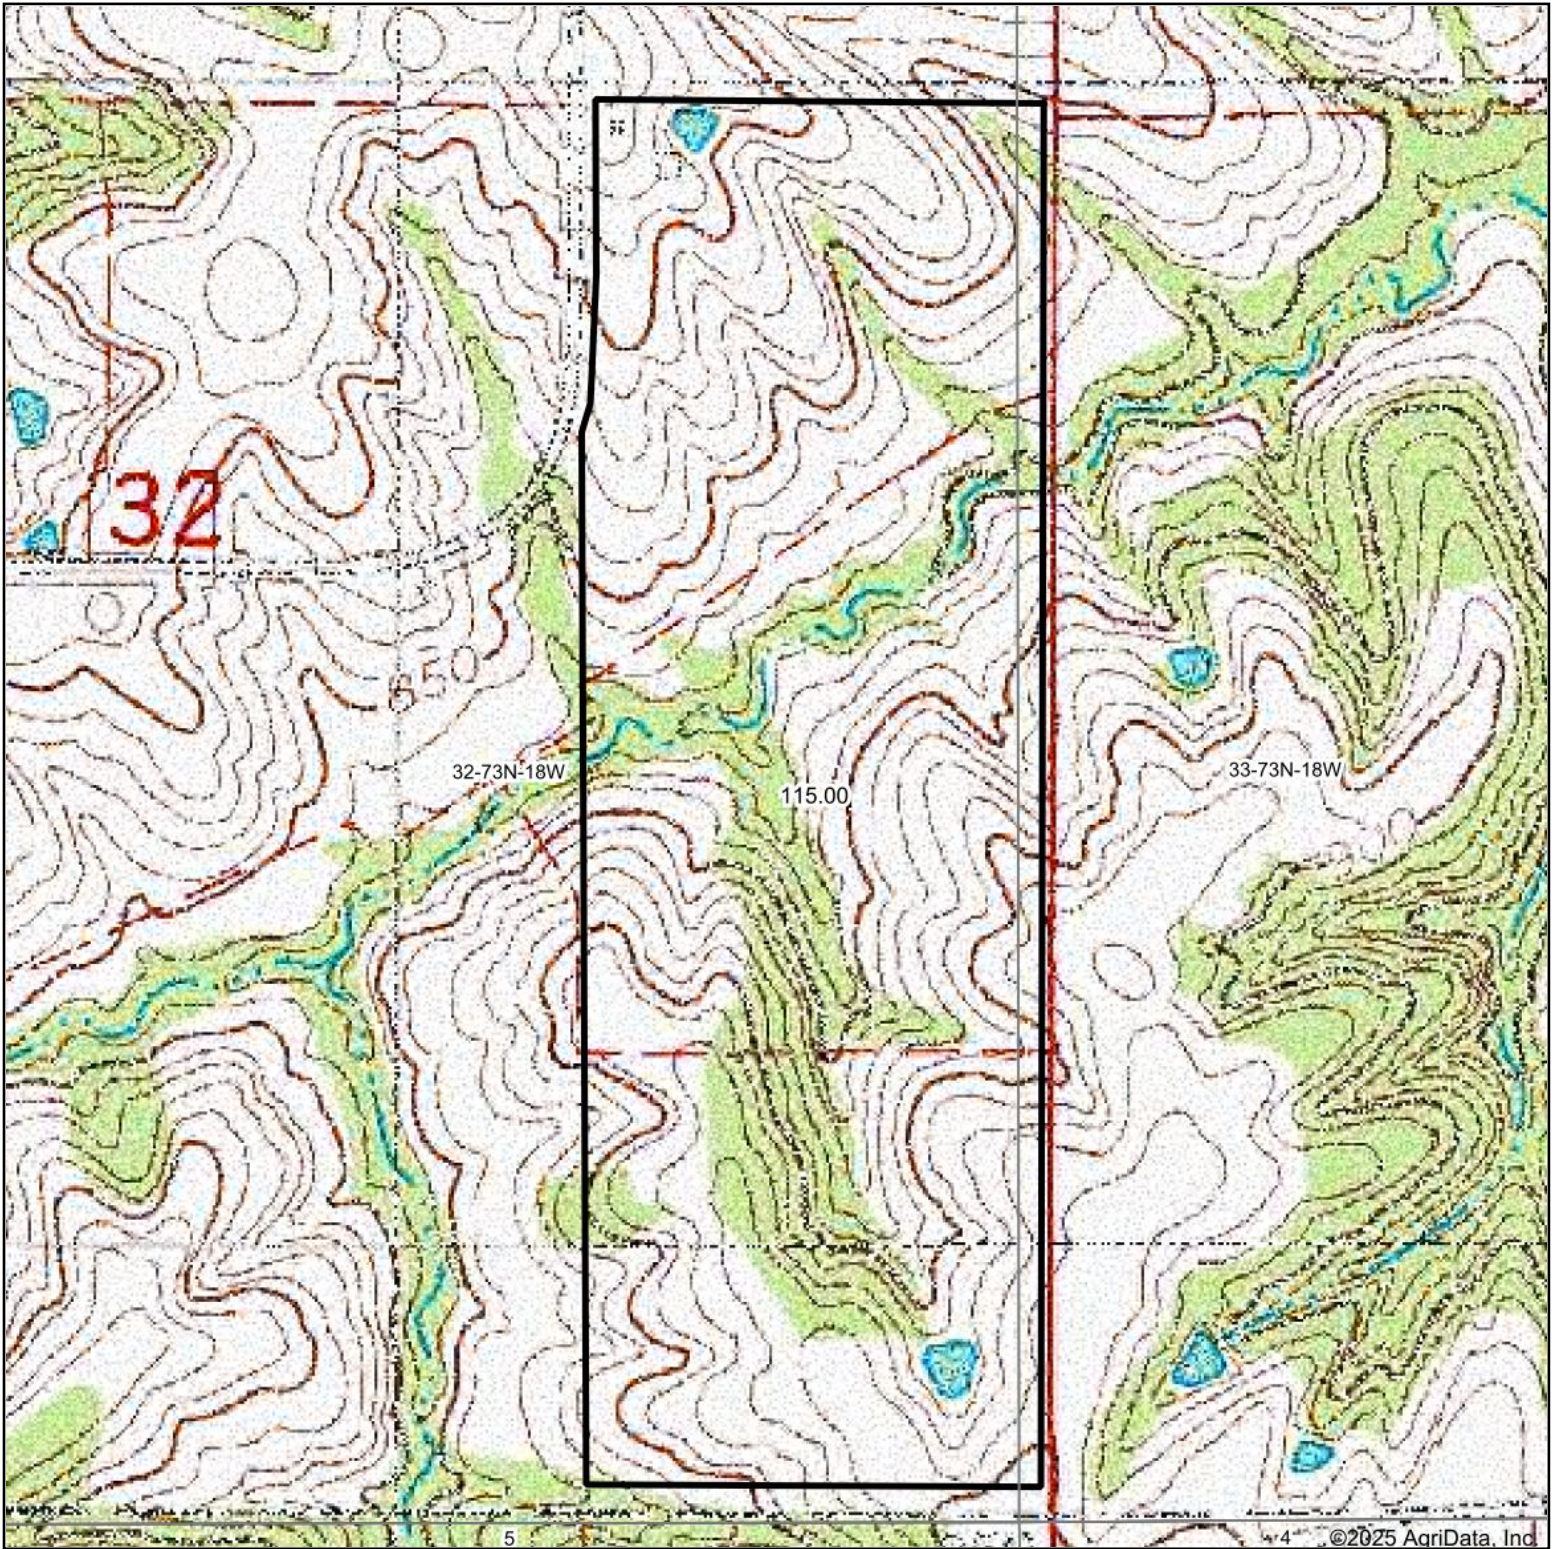

Topography Map

Boundary Lines are Approximate

Map Center: 41° 4' 47.2, -92° 56' 55.2

**Hawkeye
Real Estate**

**32-73N-18W
Monroe County
Iowa**

Maps Provided By:

© AgriData, Inc. 2023

www.AgriDataInc.com