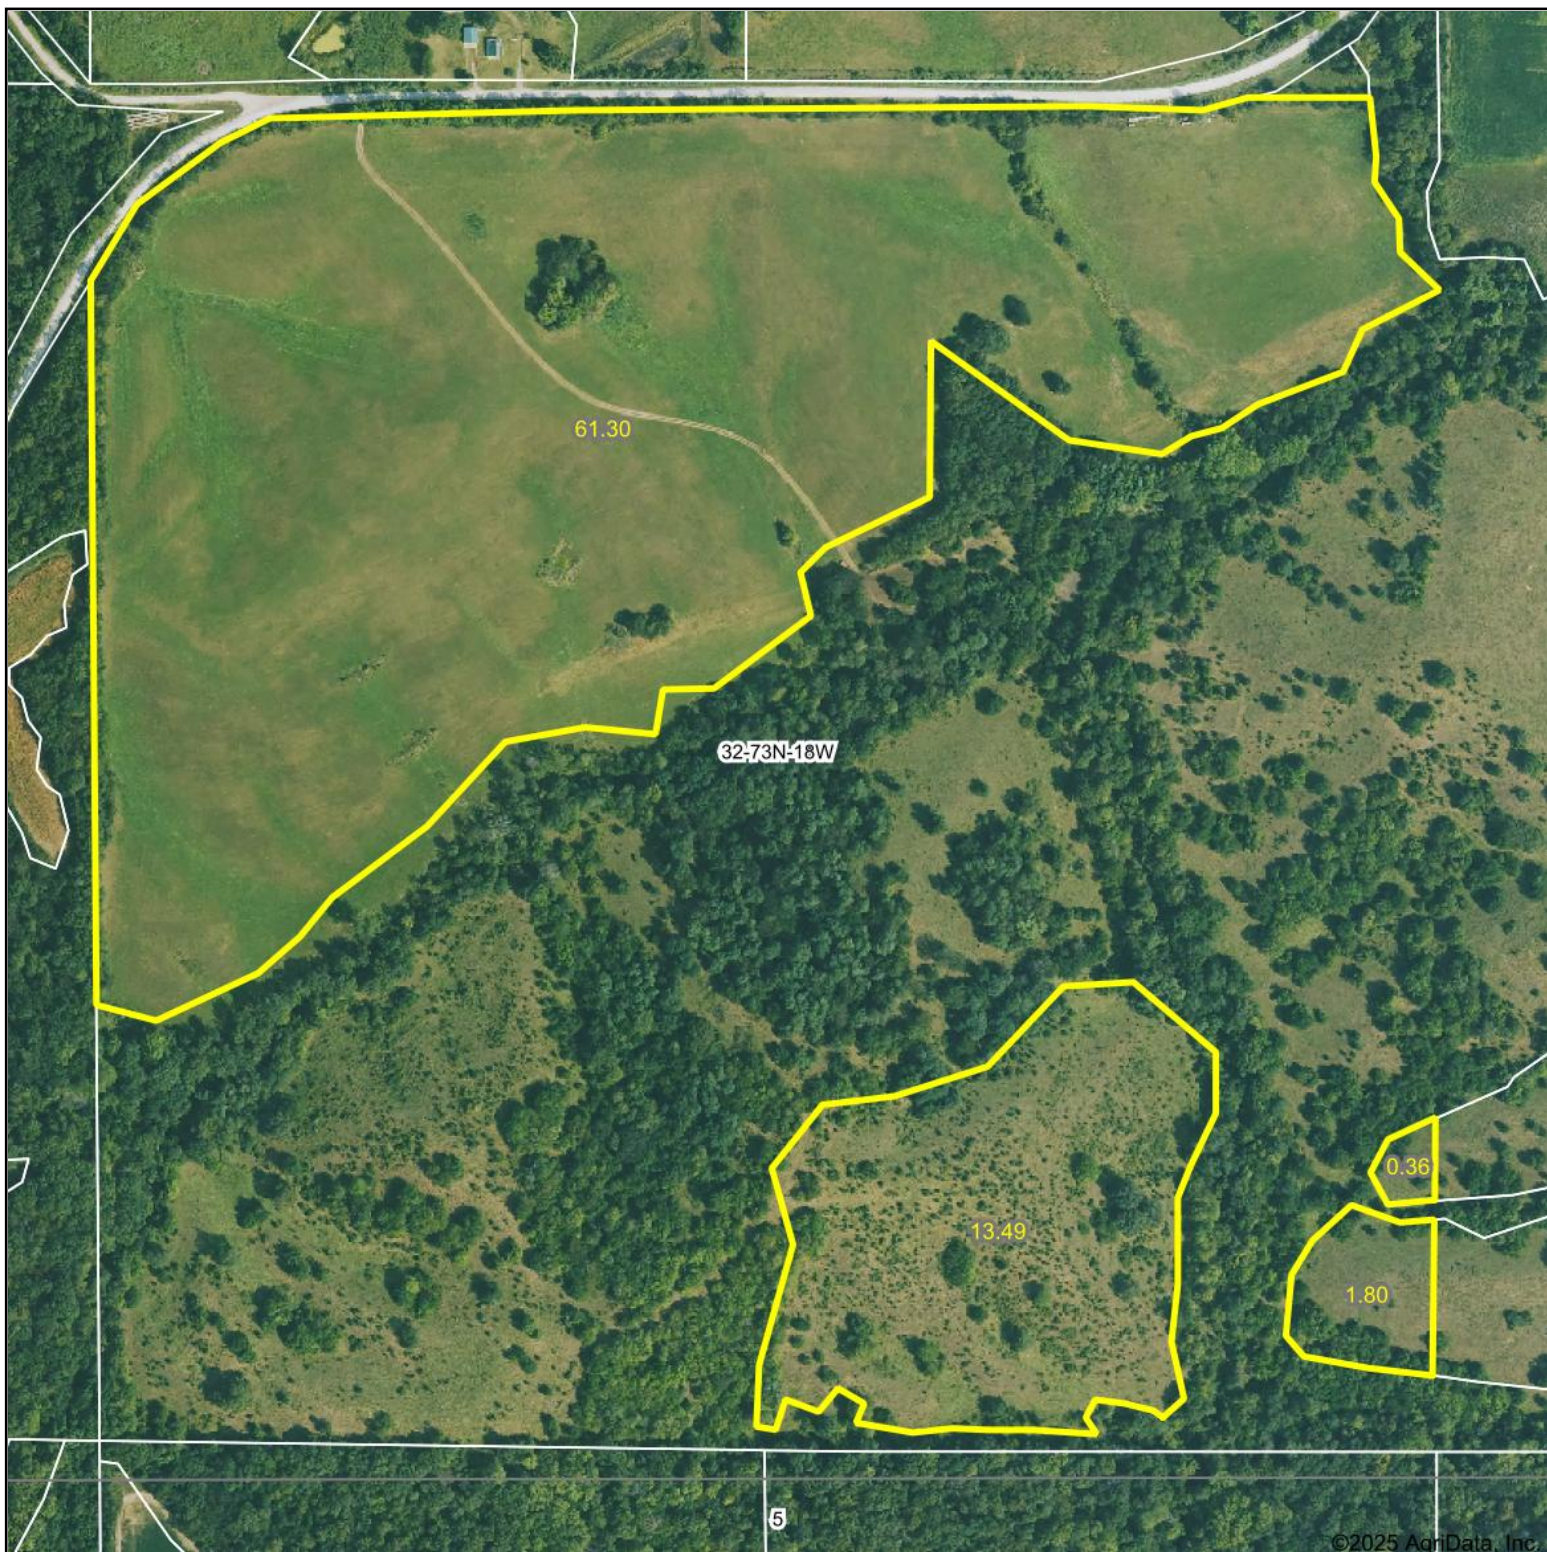

Aerial Map

Boundary Lines are Approximate

Hawkeye
Real Estate

Boundary Center: 41° 4' 40.26, -92° 57' 19.68

32-73N-18W
Monroe County
Iowa

Maps Provided By:

© AgriData, Inc. 2023 www.AgriDataInc.com

11/12/2025

Field borders provided by Farm Service Agency as of 5/21/2008.