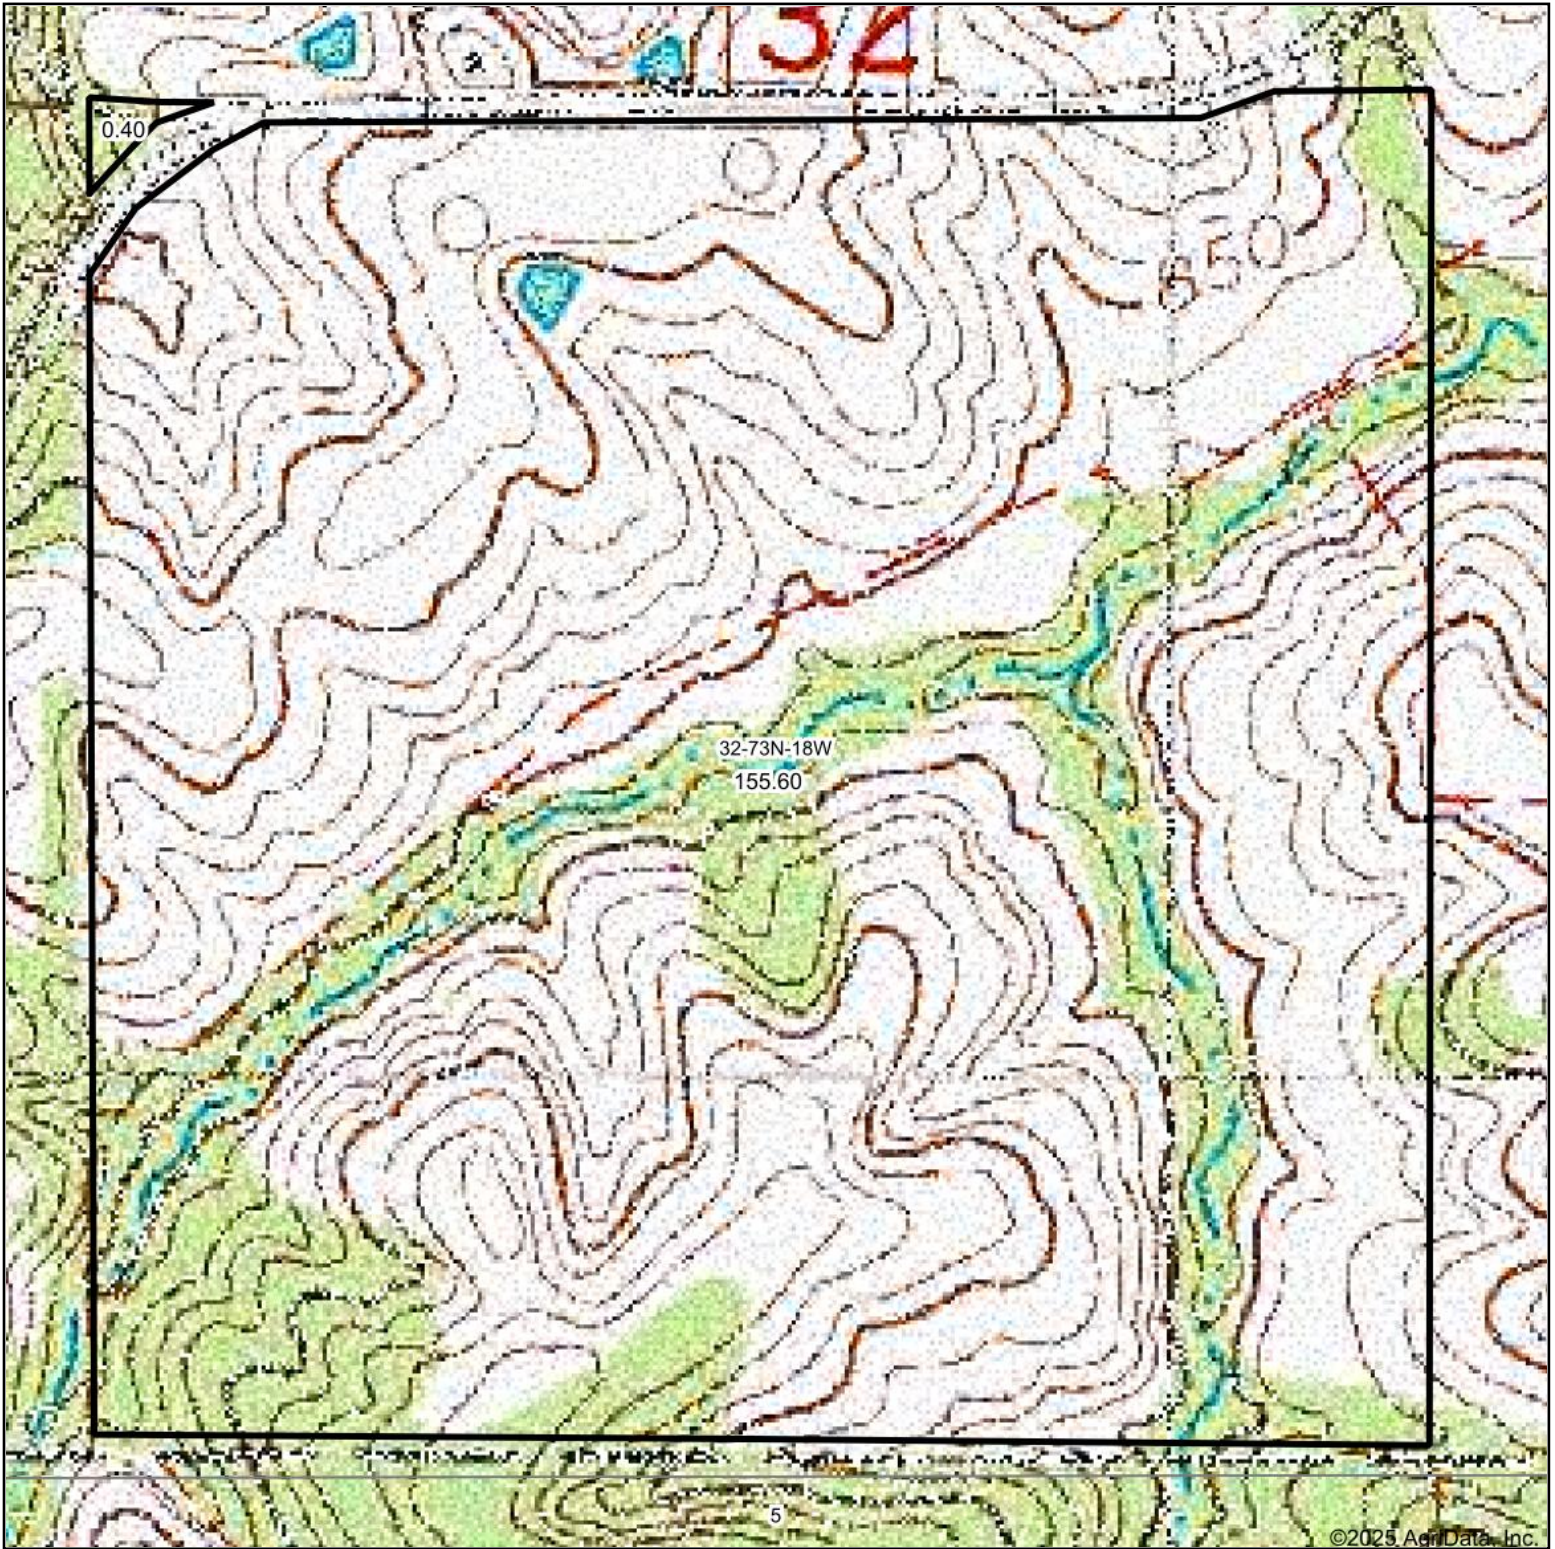

# Topography Map

\*Boundary Lines are Approximate\*

Map Center: 41° 4' 39.96, -92° 57' 19.27

**Hawkeye**  
Real Estate

**32-73N-18W**  
**Monroe County**  
**Iowa**

11/12/2025

Maps Provided By:

© AgriData, Inc. 2023